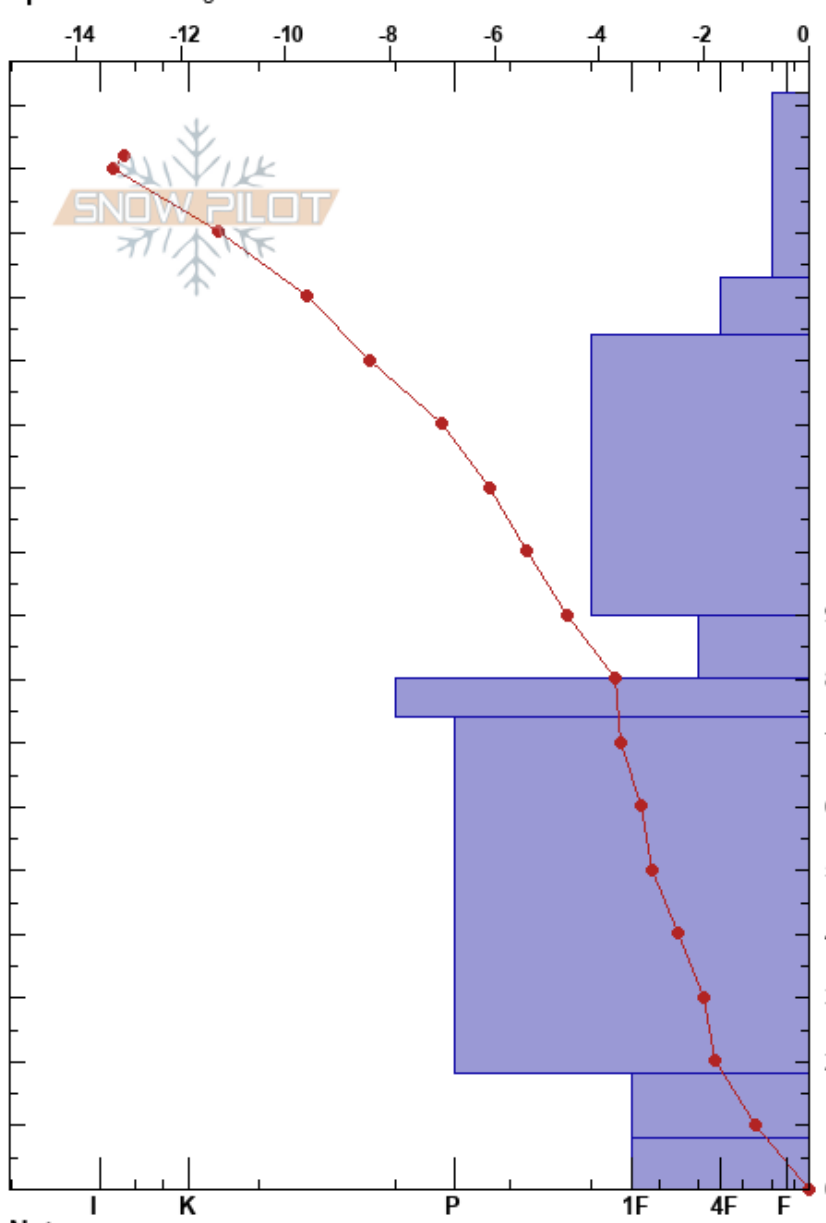

Wheeler's Flats
 Sunshine Village
 AB
 Elevation: 2144 m
 Aspect: W
 Specifics: Pit dug in a Ski Area

Ryan French
 28/01/2022 - 13:00
 Co-ord: 51.08463N, -115.77768W
 Slope Angle: 0°
 Wind Loading:

Stability: **HS:172** **Layer Notes:**
 Air Temperature: -0.6°C **PF:30**
 Sky Cover: CLR
 Precipitation: NO
 Wind: Calm

Form	Crystal Size	Moisture	ρ kg/m ³	Stability tests & Layer comments
∇	3		170	
/ (□)	1(1)	D		
☐	1	D	210	← CT22, SC @143cm
☐	1	D	260	
☐	2	D	240	
⊙⊙		D	270	
☐	2	D	310	
☐	3	D	260	
☐ ⊙⊙	3	D	270	

Notes: