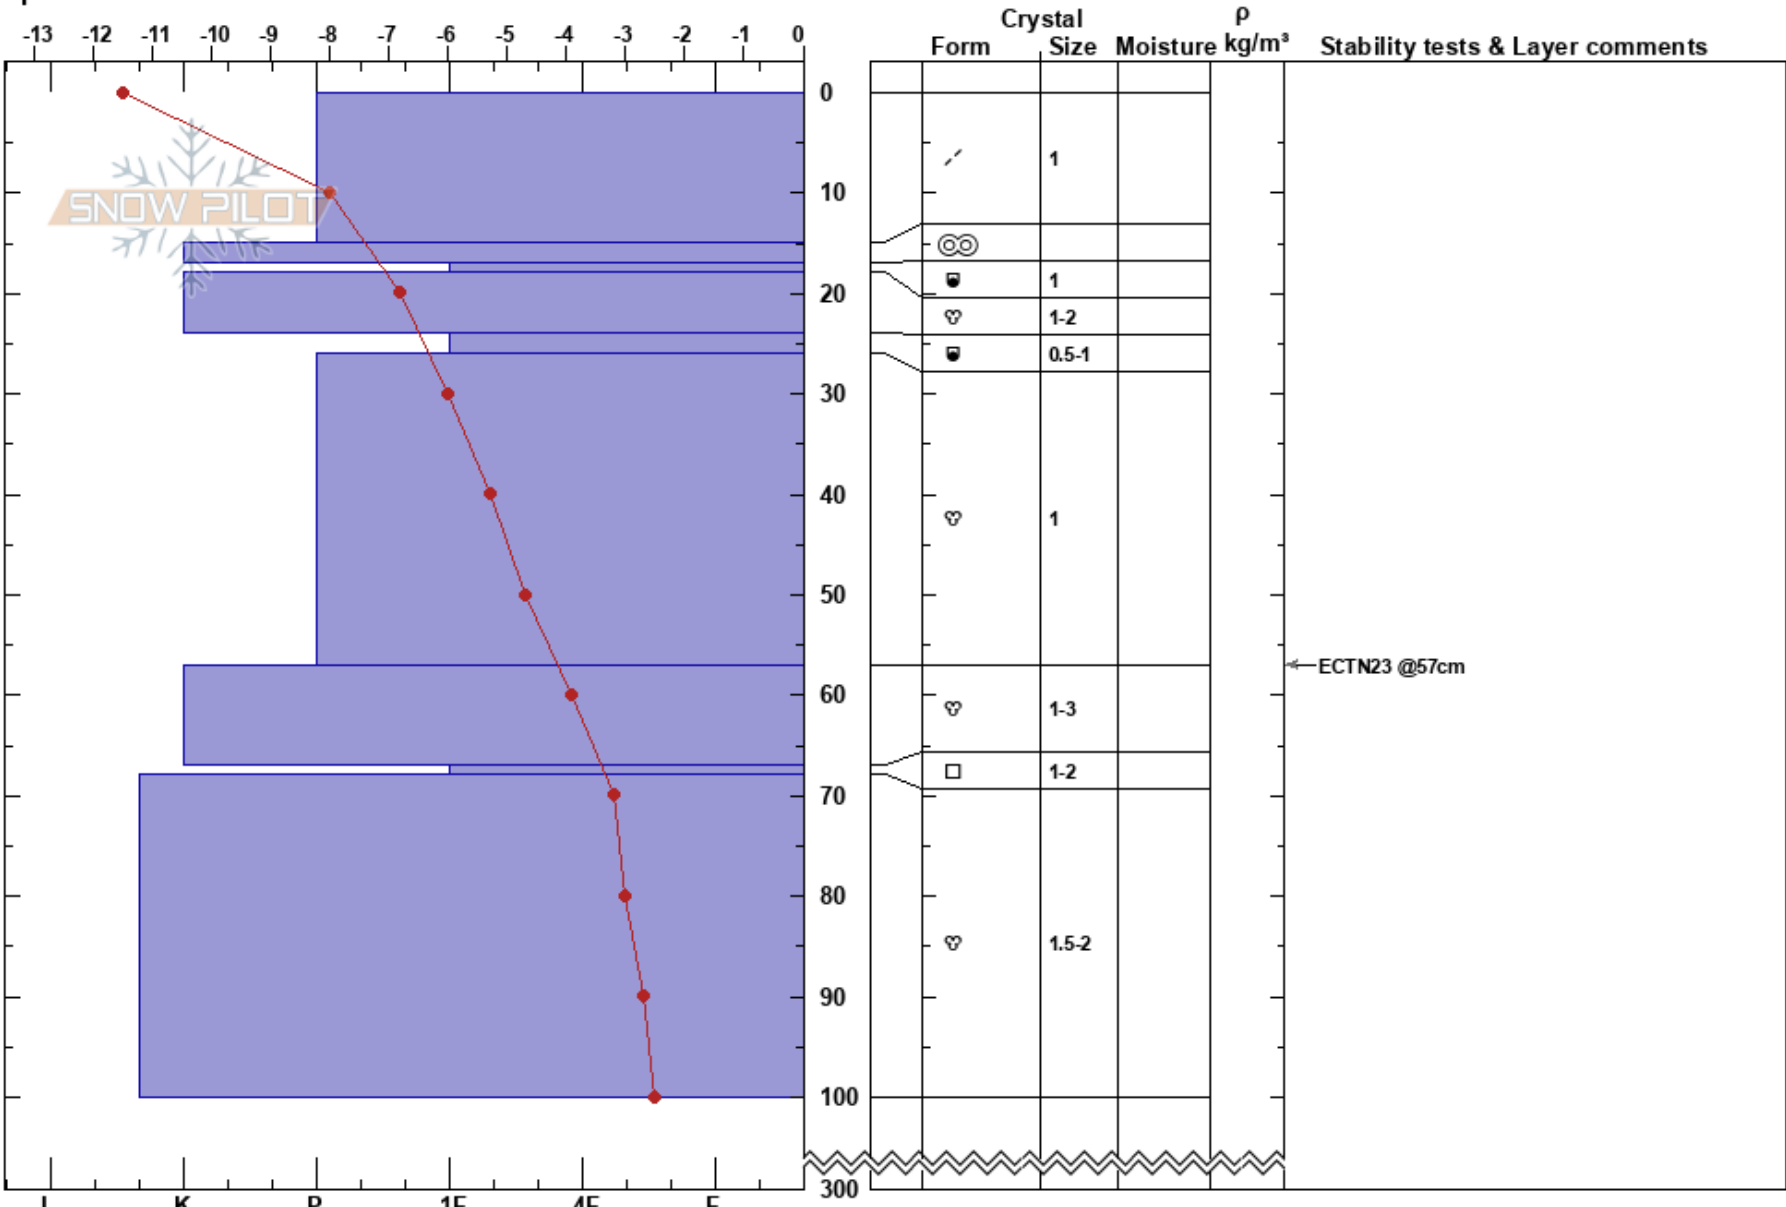

Skálafell S
 Southwest corner
 Iceland
 Elevation: 559 m
 Aspect: SE
 Specifics:

Stefán Jökull Jakobsson
 12/02/2022 - 17:05
 Co-ord: 64.23540N, -21.44956W
 Slope Angle: 32°
 Wind Loading:

Stability:
 Air Temperature: -8°C
 Sky Cover: CLR
 Precipitation: NO
 Wind: E Calm

HS:300
 PF:5
 PS:0
 Layer Notes:

Notes: