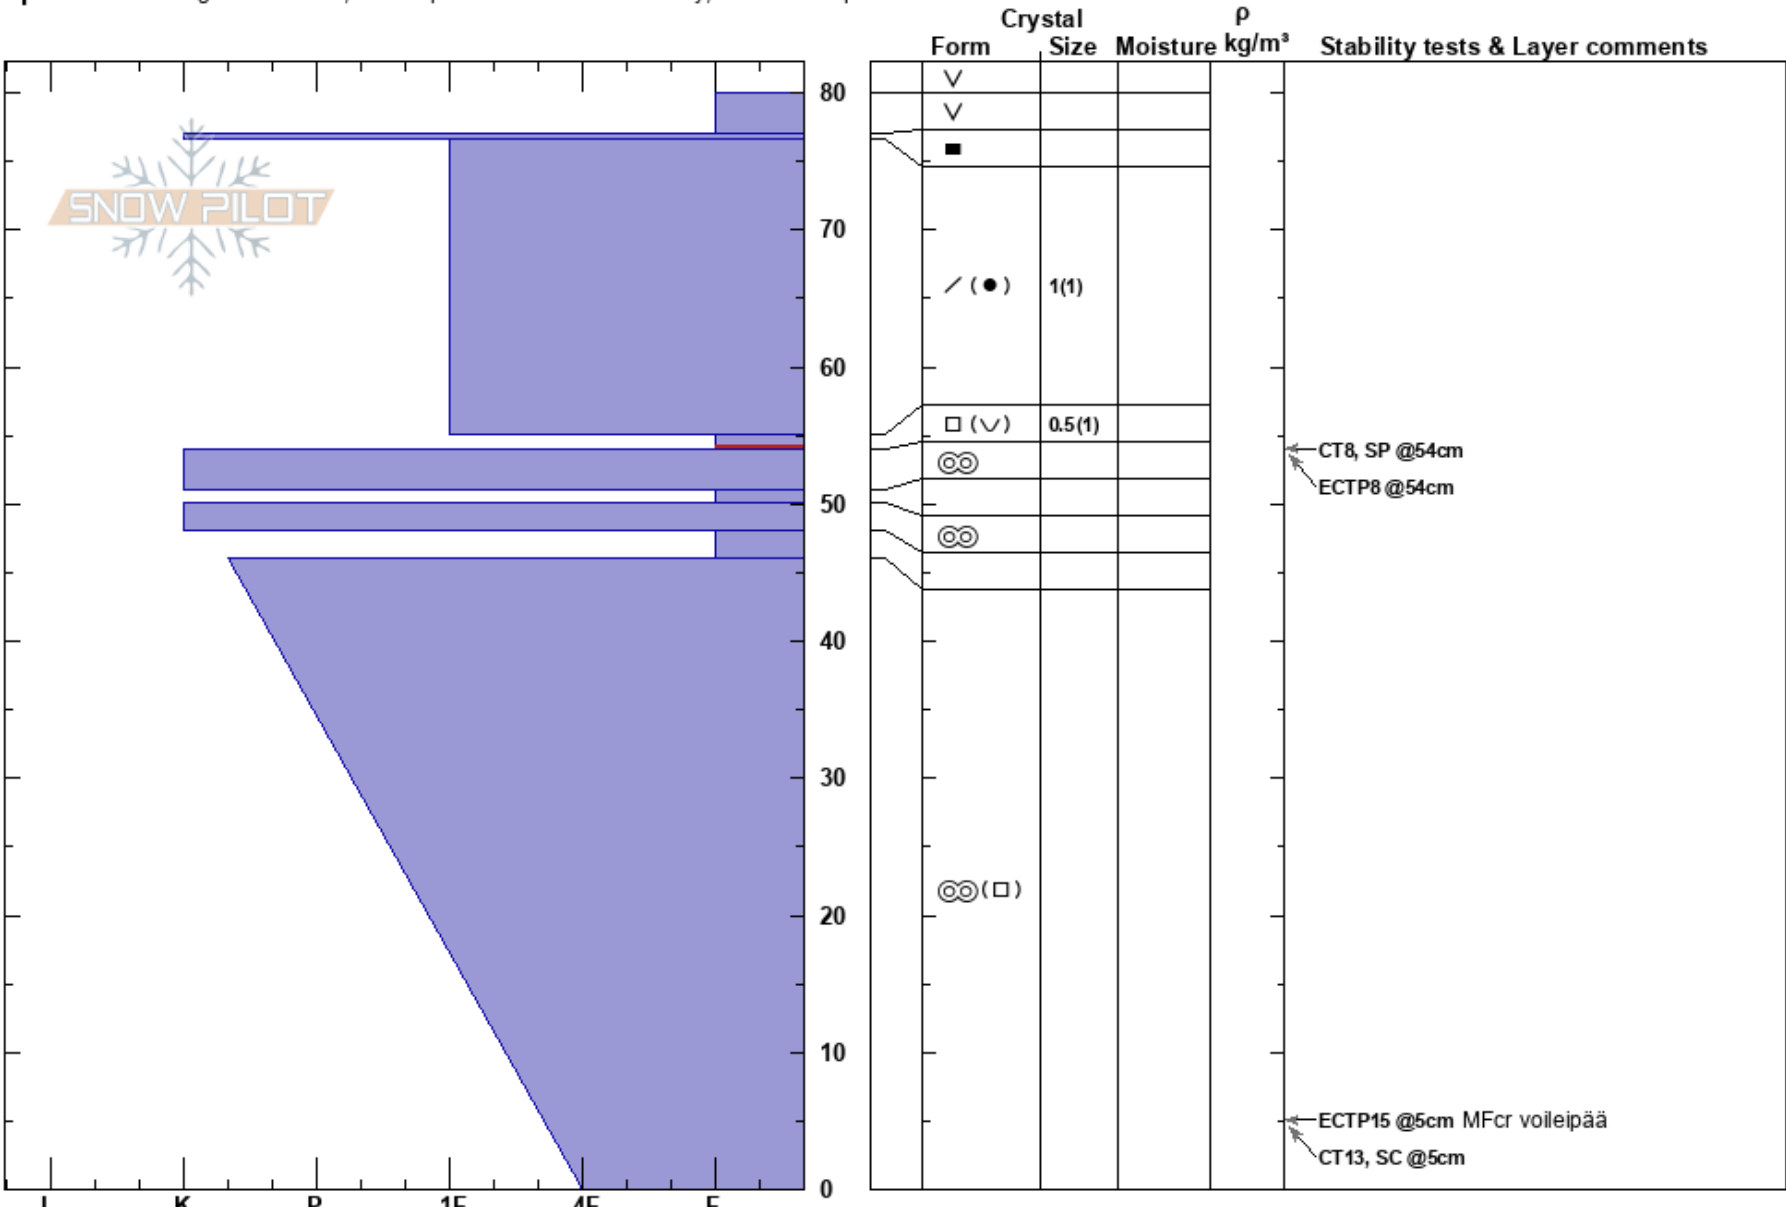

55-54cm: Problematic layer

Finland

Co-ord: 67.61006N, 24.24517E

Sky Cover: CLR

Elevation: 417 m

Slope Angle: 25°

Precipitation: NO

Aspect: W

Wind Loading:

Wind: SW Light Breeze

Specifics: Pit dug in a Ski Area; Pit is representative of backcountry; We skied slope

Notes: Maa kivirakkaa.