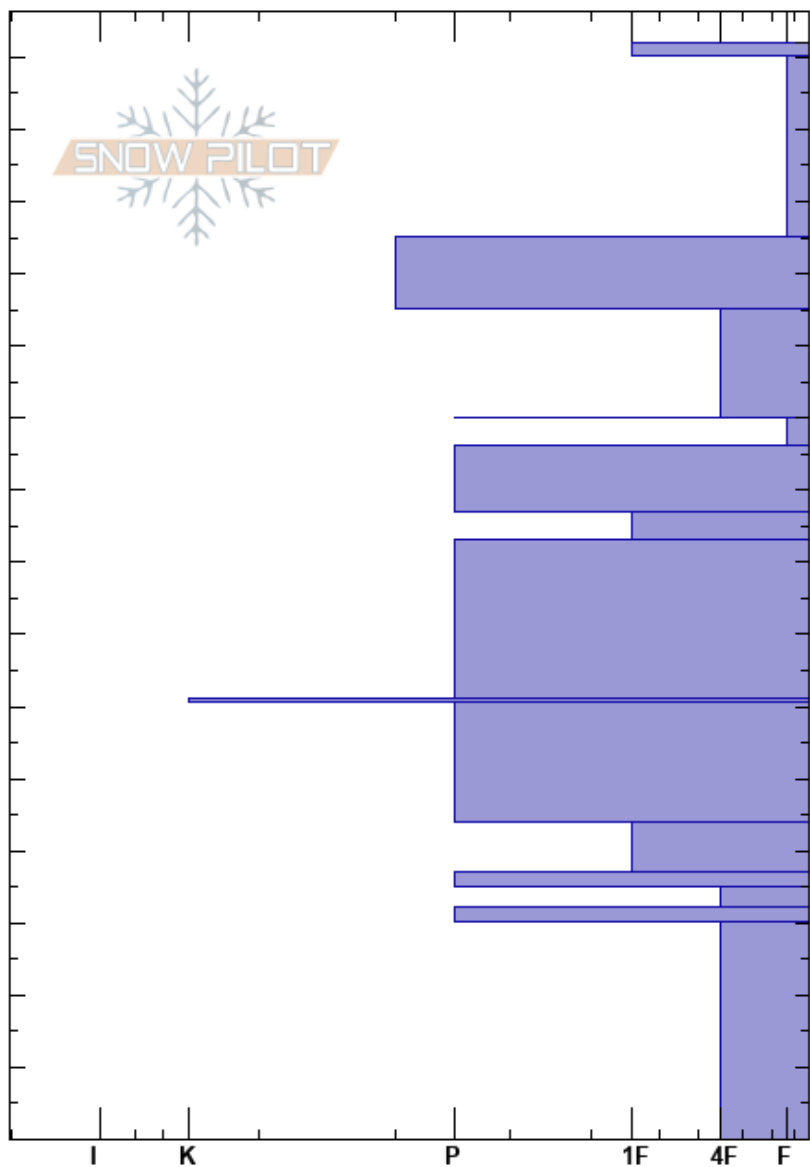

Comanche Lake
Sangre de Cristo
CO

Elevation: 12108 ft
Aspect: N
Specifics:

Jeremiah Primmer
02/11/2022 - 4:00pm
Co-ord: 38.04614N, -105.61017W
Slope Angle:
Wind Loading: previous

Stability:
Air Temperature:
Sky Cover:
Precipitation:
Wind:
HS:152
PF:28 99.8-96cm: Problematic layer
PS: 1

Crystal Form	Crystal Size	Moisture	ρ kg/m ³	Stability tests & Layer comments
•	0.3			
☐	0.3			
☐	0.3			
☐	0.5			
☉☉				← ECTP23 @99.8cm
☐	1			
☐	0.3-0.5			
☐	0.5			
☐	0.3-0.5			
■				
☐	0.5-1			
☐	0.5			
☐	1			
△	1-1.5			
☐	1			
△	3-5			