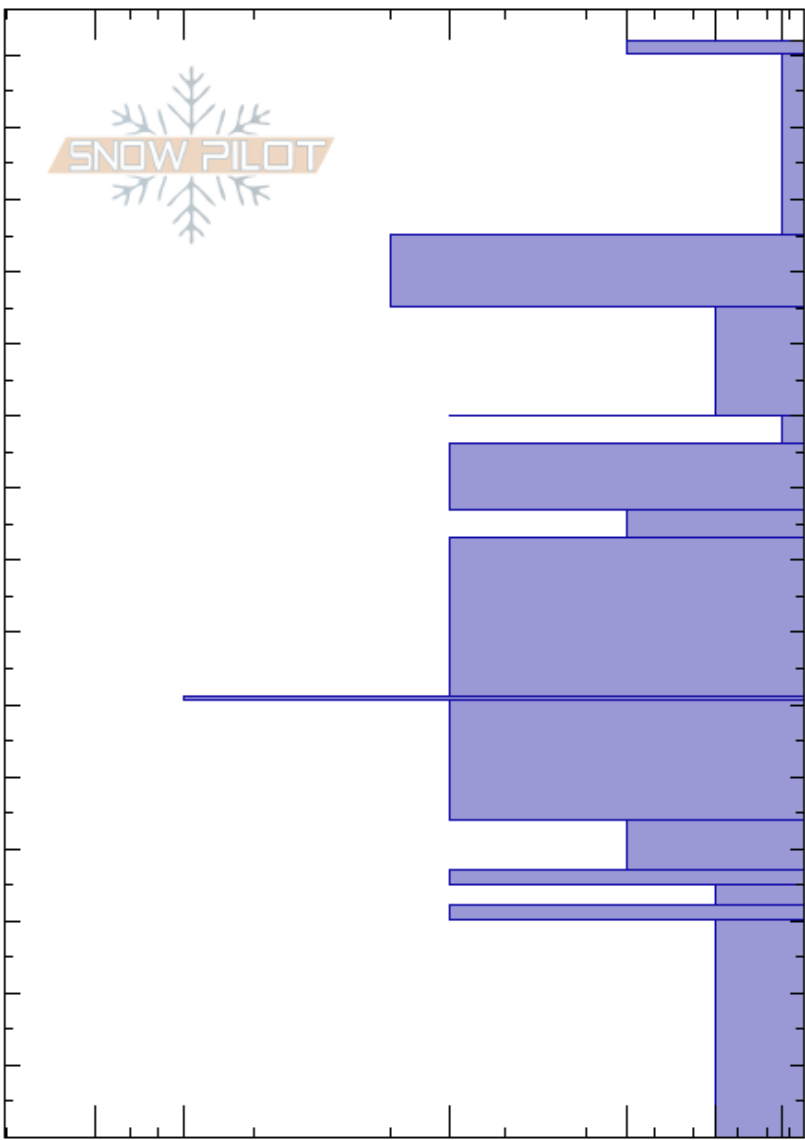

Comanche Lake  
 Sangre de Cristo  
 CO  
 Elevation: 12108 ft  
 Aspect: N  
 Specifics:

Jeremiah Primmer  
 02/11/2022 - 4:00pm  
 Co-ord: 38.04614N, -105.61017W  
 Slope Angle:  
 Wind Loading: previous

Stability:  
 Air Temperature:  
 Sky Cover:  
 Precipitation:  
 Wind:

HS:152  
 PF:28 99.8-96cm: Problematic layer  
 PS: 1

Crystal Form	Crystal Size	Moisture	$\rho$ kg/m <sup>3</sup>	Stability tests & Layer comments
•	0.3			
◻	0.3			
◻	0.3			
◻	0.5			
⊙				← ECTP23 @99.8cm
◻	1			
◻	0.3-0.5			
◻	0.5			
◻	0.3-0.5			
■				
◻	0.5-1			
◻	0.5			
◻	1			
△	1-1.5			
◻	1			
△	3-5			