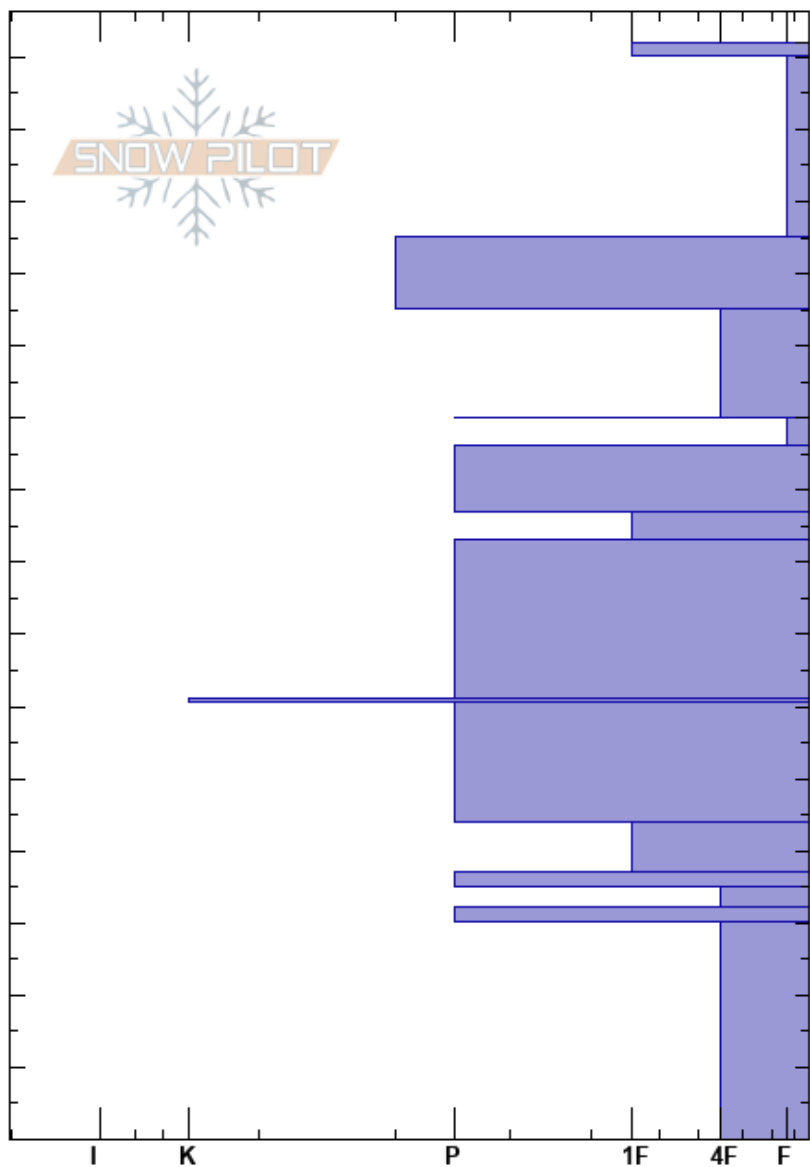

Comanche Lake
Sangre de Cristo
CO

Jeremiah Primmer
02/11/2022 - 4:00pm
Co-ord: 38.04614N, -105.61017W
Slope Angle:
Wind Loading: previous

Stability:
Air Temperature:
Sky Cover:
Precipitation:
Wind:
HS:152
PF:28 99.8-96cm: Problematic layer
PS: 1

Elevation: 12108 ft
Aspect: N
Specifics:

Crystal Form	Crystal Size	Moisture	ρ kg/m ³	Stability tests & Layer comments
•	0.3			
☐	0.3			
☐	0.3			
☐	0.5			
☐	1			← ECTP23 @99.8cm
☐	0.3-0.5			
☐	0.5			
☐	0.3-0.5			
☐	0.5-1			
☐	0.5			
☐	1			
△	1-1.5			
☐	1			
△	3-5			