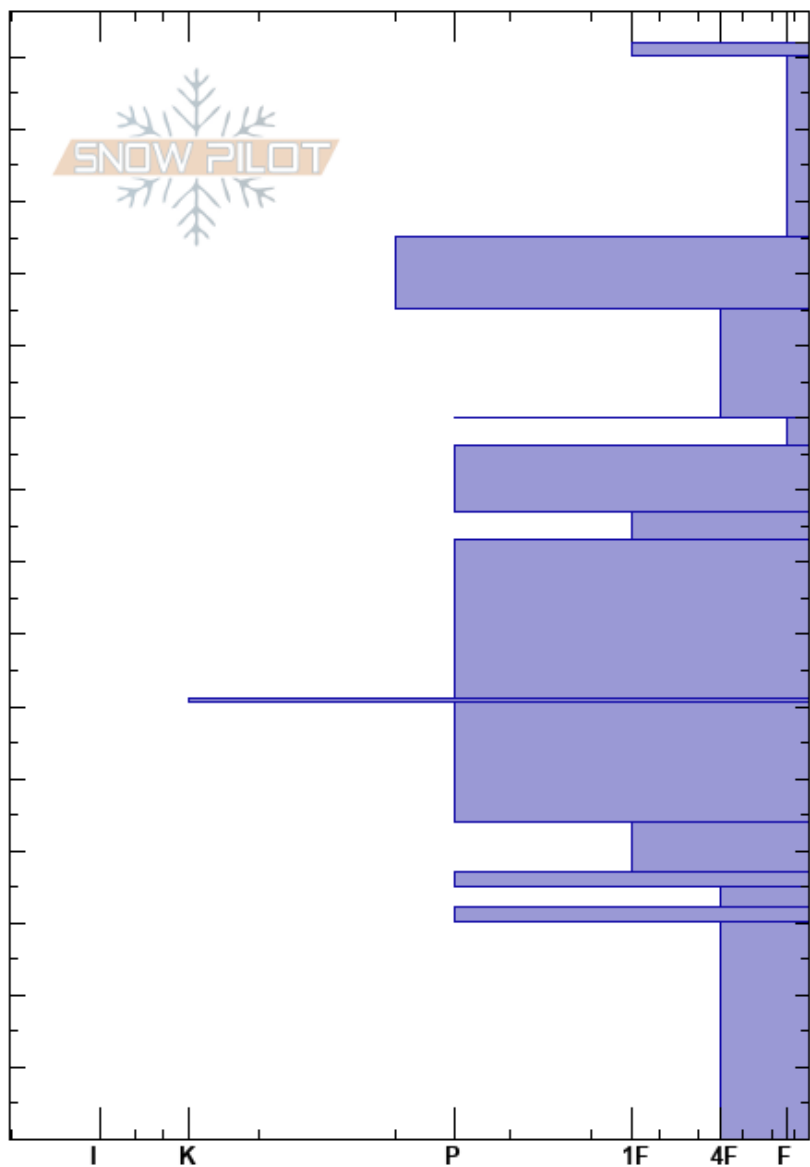

Comanche Lake
Sangre de Cristo
CO

Jeremiah Primmer
02/11/2022 - 4:00pm
Co-ord: 38.04614N, -105.61017W
Slope Angle:
Wind Loading: previous

Stability:
Air Temperature:
Sky Cover:
Precipitation:
Wind:
HS:152
PF:28 99.8-96cm: Problematic layer
PS: 1

Elevation: 12108 ft
Aspect: N
Specifics:

Crystal Form	Crystal Size	Moisture	ρ kg/m ³	Stability tests & Layer comments
•	0.3			
☐	0.3			
☐	0.3			
☐	0.5			
☉☉				← ECTP23 @99.8cm
☐	1			
☐	0.3-0.5			
☐	0.5			
☐	0.3-0.5			
■				
☐	0.5-1			
☐	0.5			
☐	1			
△	1-1.5			
☐	1			
△	3-5			