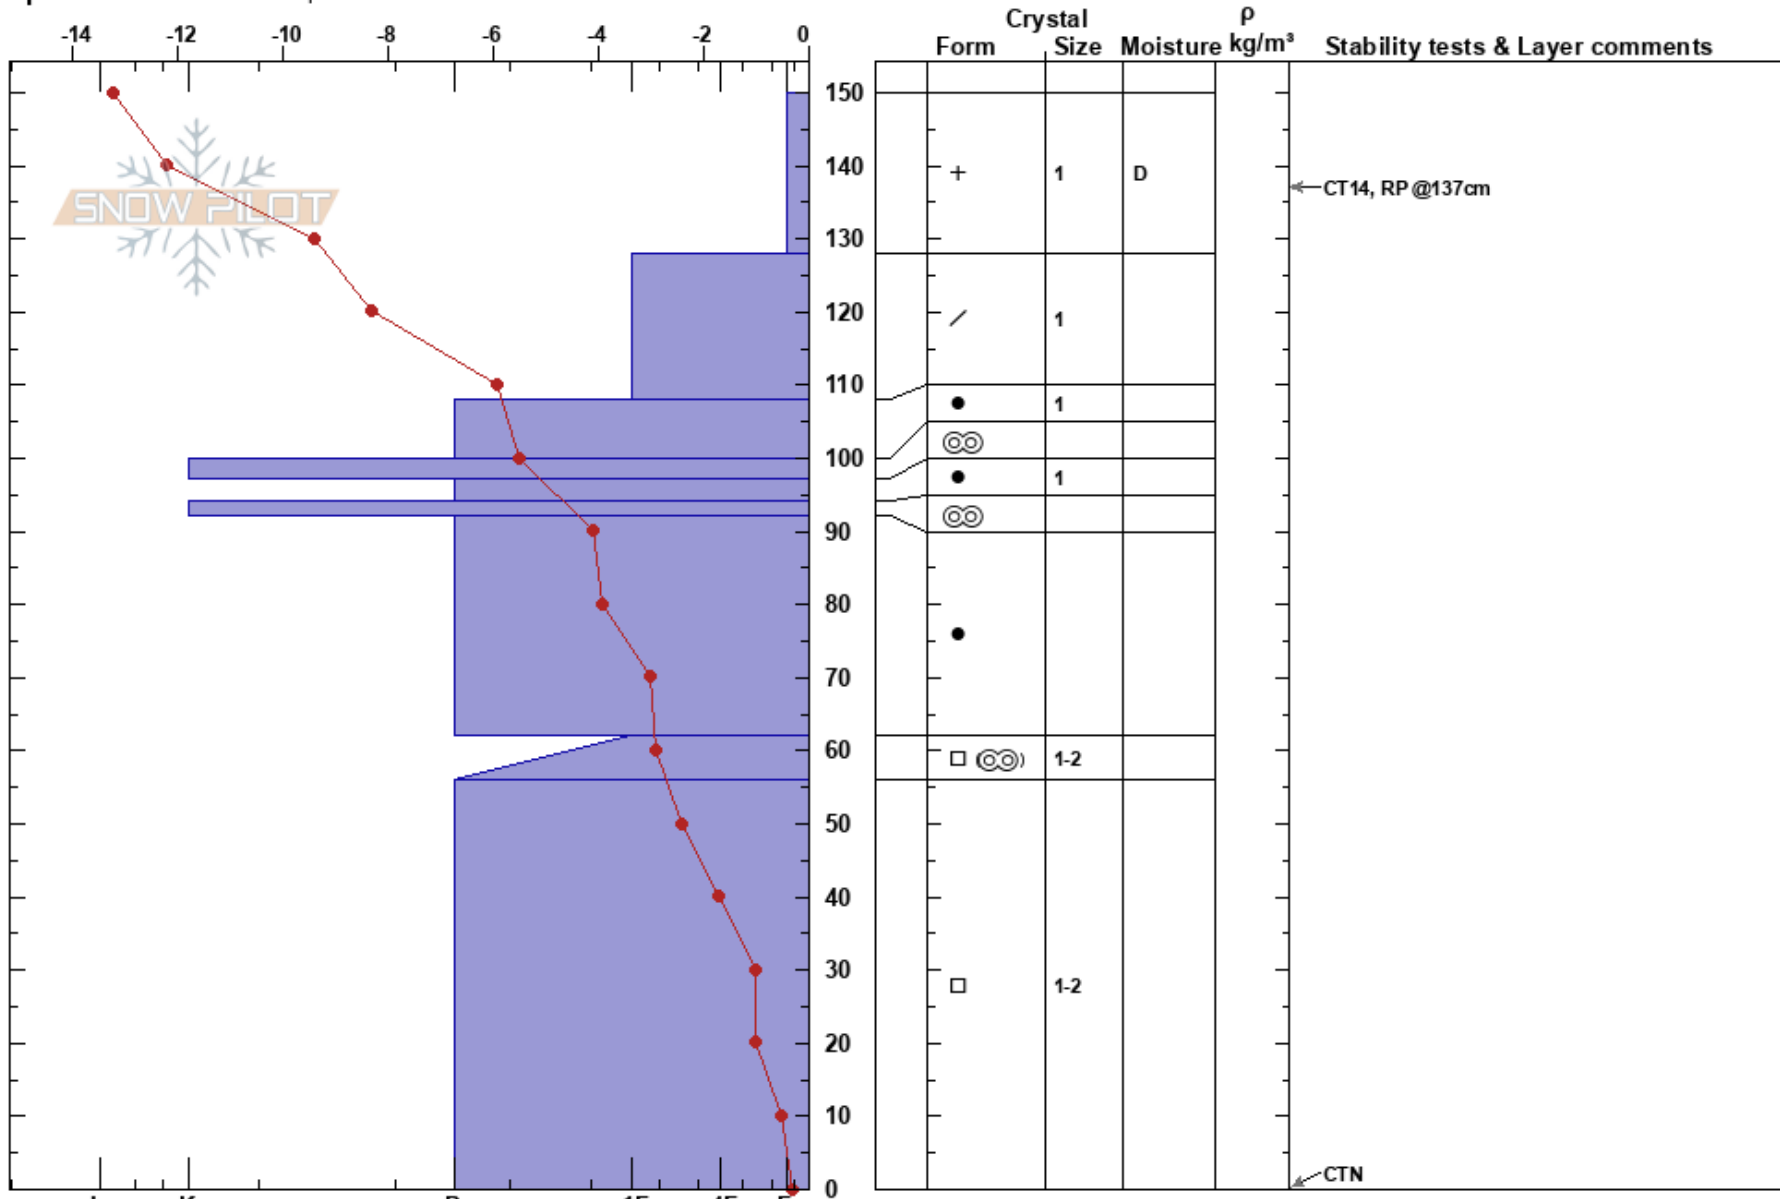

Bow Summit
 Canadian Rockies
 AB
 Elevation: 2337 m
 Aspect: N

Jennifer Kleinitz
 04/12/2017 - 12:10
 Co-ord: 11U 534224W 5728745N
 Slope Angle: 20°
 Wind Loading: previous

Stability: Good HS: 150
 Air Temperature: -12.7°C Layer Notes:
 Sky Cover: FEW 100-97cm: Problematic layer
 Precipitation: NO
 Wind: NE Moderate

Specifics: Ski tracks on slope

Notes: