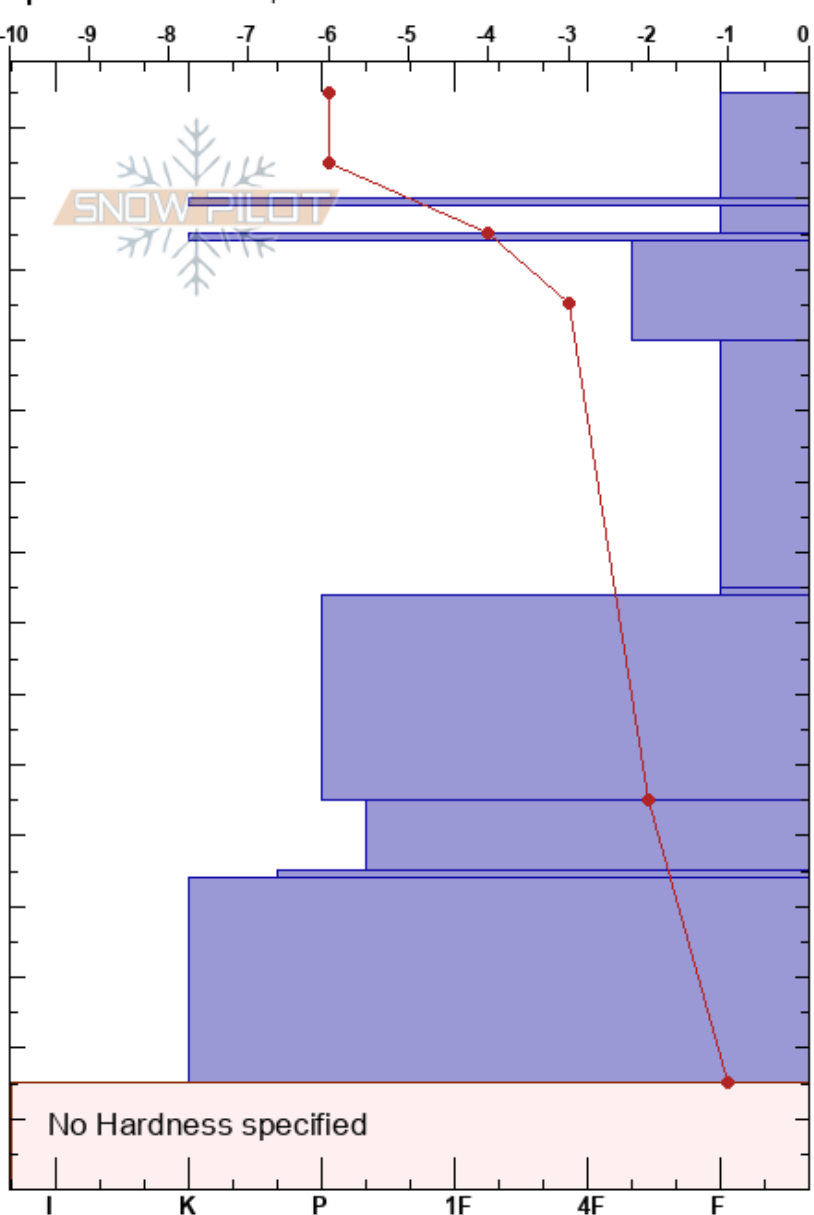

Wardner N Aspect
 Silver Valley Area
 ID
 Elevation: 5640 ft
 Aspect: NE
 Specifics: We skied slope

REID Allen
 02/11/2022 - 11:00am
 Co-ord: 11T NN 64119 60560
 Slope Angle: 32°
 Wind Loading: previous

Stability: **HS:155**
 Air Temperature: -1°C **PF:35** 140-139cm:Problematic layer
 Sky Cover: CLR **PS:15**
 Precipitation: NO
 Wind: SE Calm

Height (cm)	Crystal		Moisture	ρ kg/m ³	Stability tests & Layer comments
	Form	Size			
155					
150	•				
140	⊙⊙				CT2, Q3 @140cm ECTN6 @140cm
135	•				CT2, Q3 @135cm ECTN17 @135cm
130	⊙⊙				
125	☐				
110					
105	•				
100					
90					
85	☐				STM @85cm DTV @85cm
80					
75	•				
70					
65					
60					
55	•				
50					
45	⊙⊙				
40					
35	•				
30					
25					
20					
15					
10					
0					