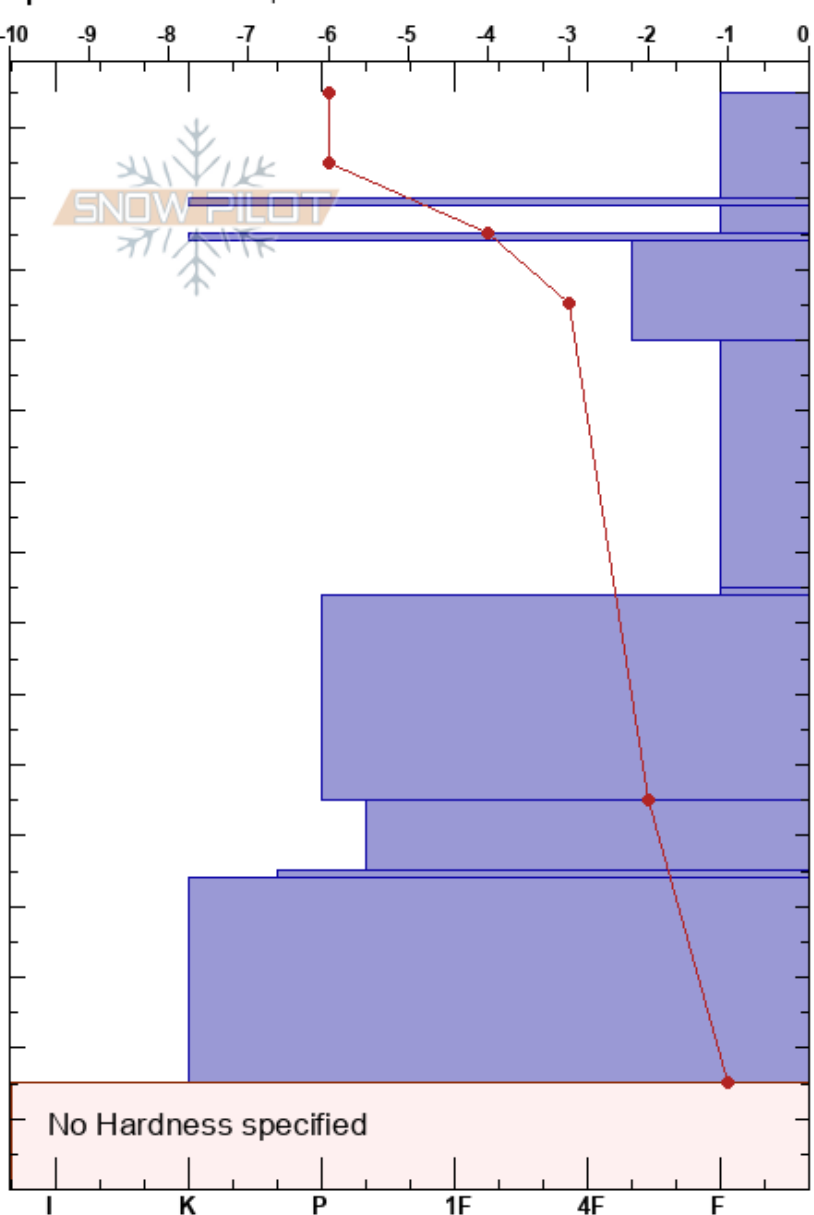

Wardner N Aspect
 Silver Valley Area
 ID
 Elevation: 5640 ft
 Aspect: NE
 Specifics: We skied slope

REID Allen
 02/11/2022 - 11:00am
 Co-ord: 11T NN 64119 60560
 Slope Angle: 32°
 Wind Loading: previous

Stability: **HS:155**
 Air Temperature: -1°C **PF:35** 140-139cm:Problematic layer
 Sky Cover: CLR **PS: 15**
 Precipitation: NO
 Wind: SE Calm

Depth (cm)	Crystal		Moisture	ρ kg/m ³	Stability tests & Layer comments
	Form	Size			
155					
150	•				
140	⊙⊙				CT2, Q3 @140cm ECTN6 @140cm
135	•				
130	⊙⊙				CT2, Q3 @135cm ECTN17 @135cm
125	☐				
110					
105	•				
90					
85	☐				STM @85cm DTV @85cm
80					
75	•				
60					
55	•				
50	⊙⊙				
45					
40					
35	•				
30					
25					
20					
15					