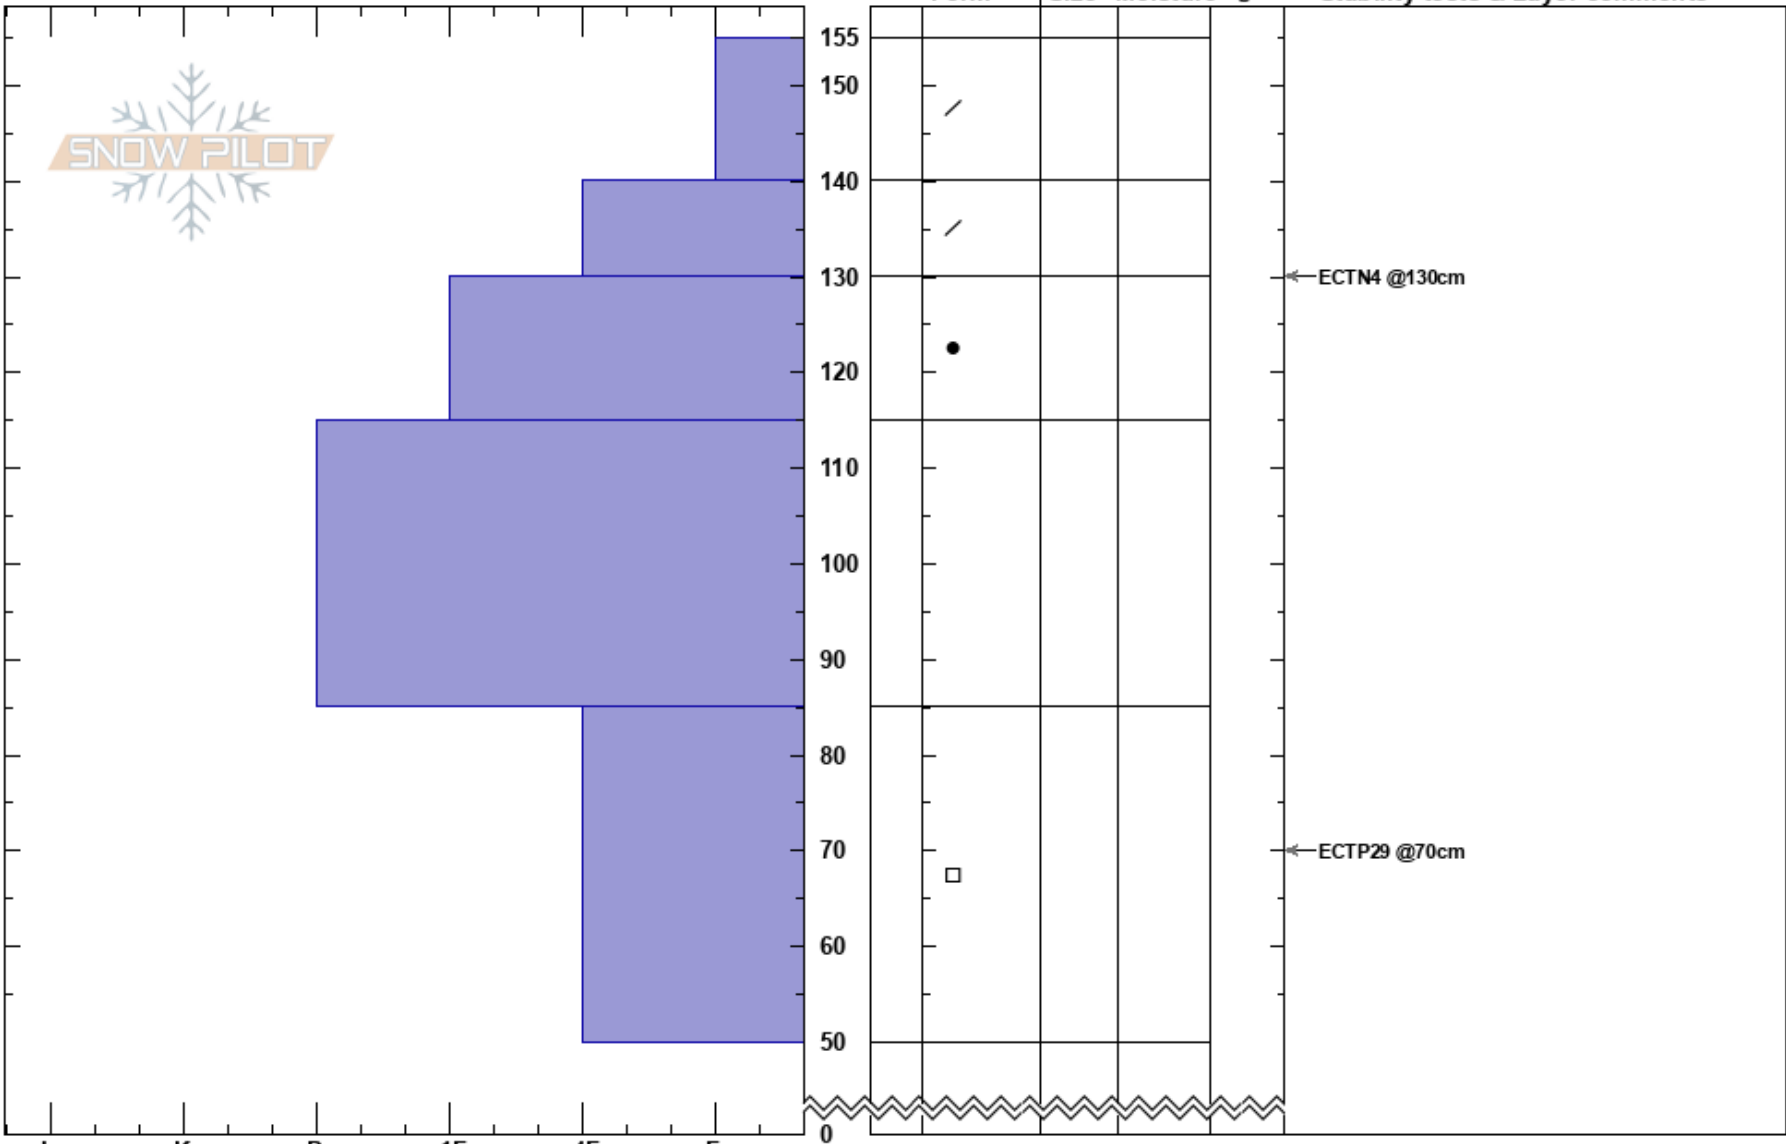

Helen Keller  
 Chugach Range  
 AK  
 Elevation: 6000 ft  
 Aspect: 180°  
 Specifics:

Tanner Haskins  
 02/11/2022 - 2:00pm  
 Co-ord:  
 Slope Angle: 15°  
 Wind Loading:

Stability:  
 Air Temperature:  
 Sky Cover:  
 Precipitation:  
 Wind:

HS:155  
 Layer Notes:  
 85-50cm: Problematic layer

Notes: