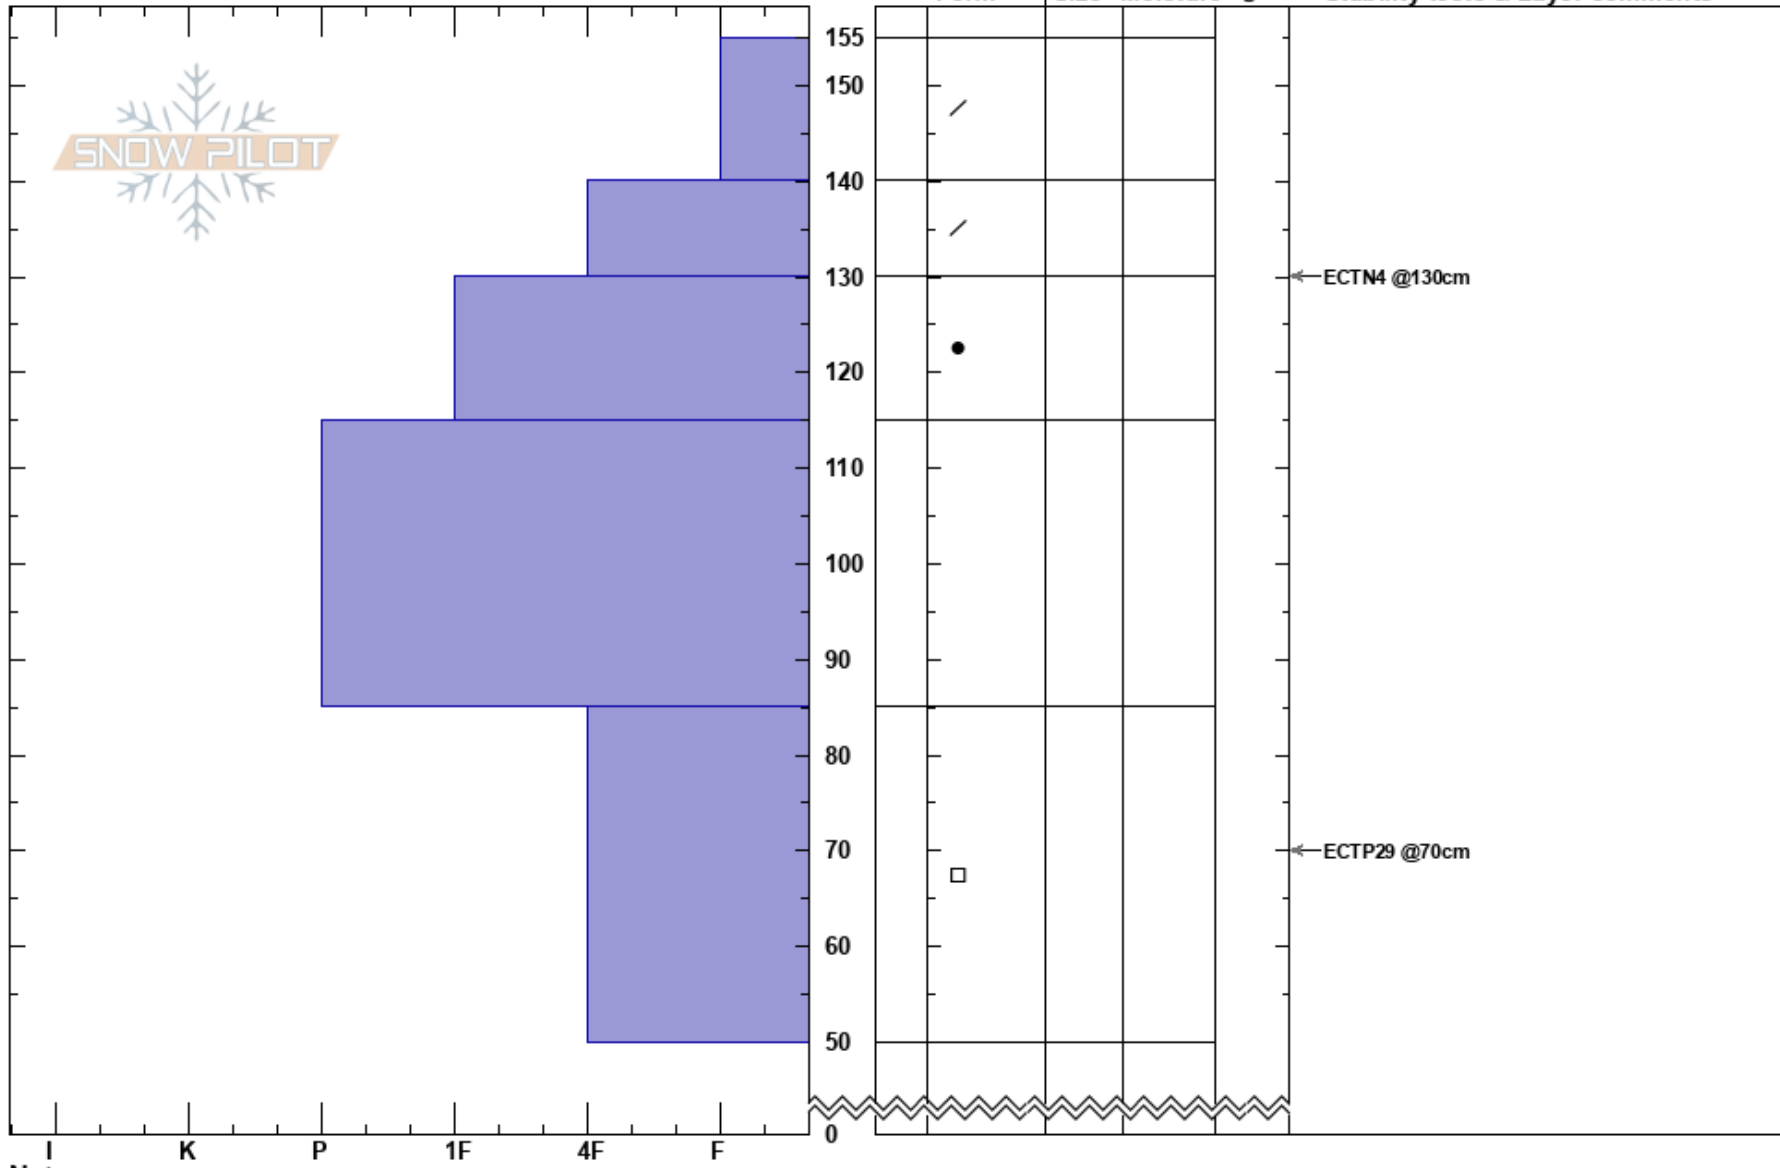

Helen Keller
Chugach Range
AK
Elevation: 6000 ft
Aspect: 180°
Specifics:

Tanner Haskins
02/11/2022 - 2:00pm
Co-ord:
Slope Angle: 15°
Wind Loading:

Stability:
Air Temperature:
Sky Cover:
Precipitation:
Wind:
HS:155
85-50cm: Problematic layer