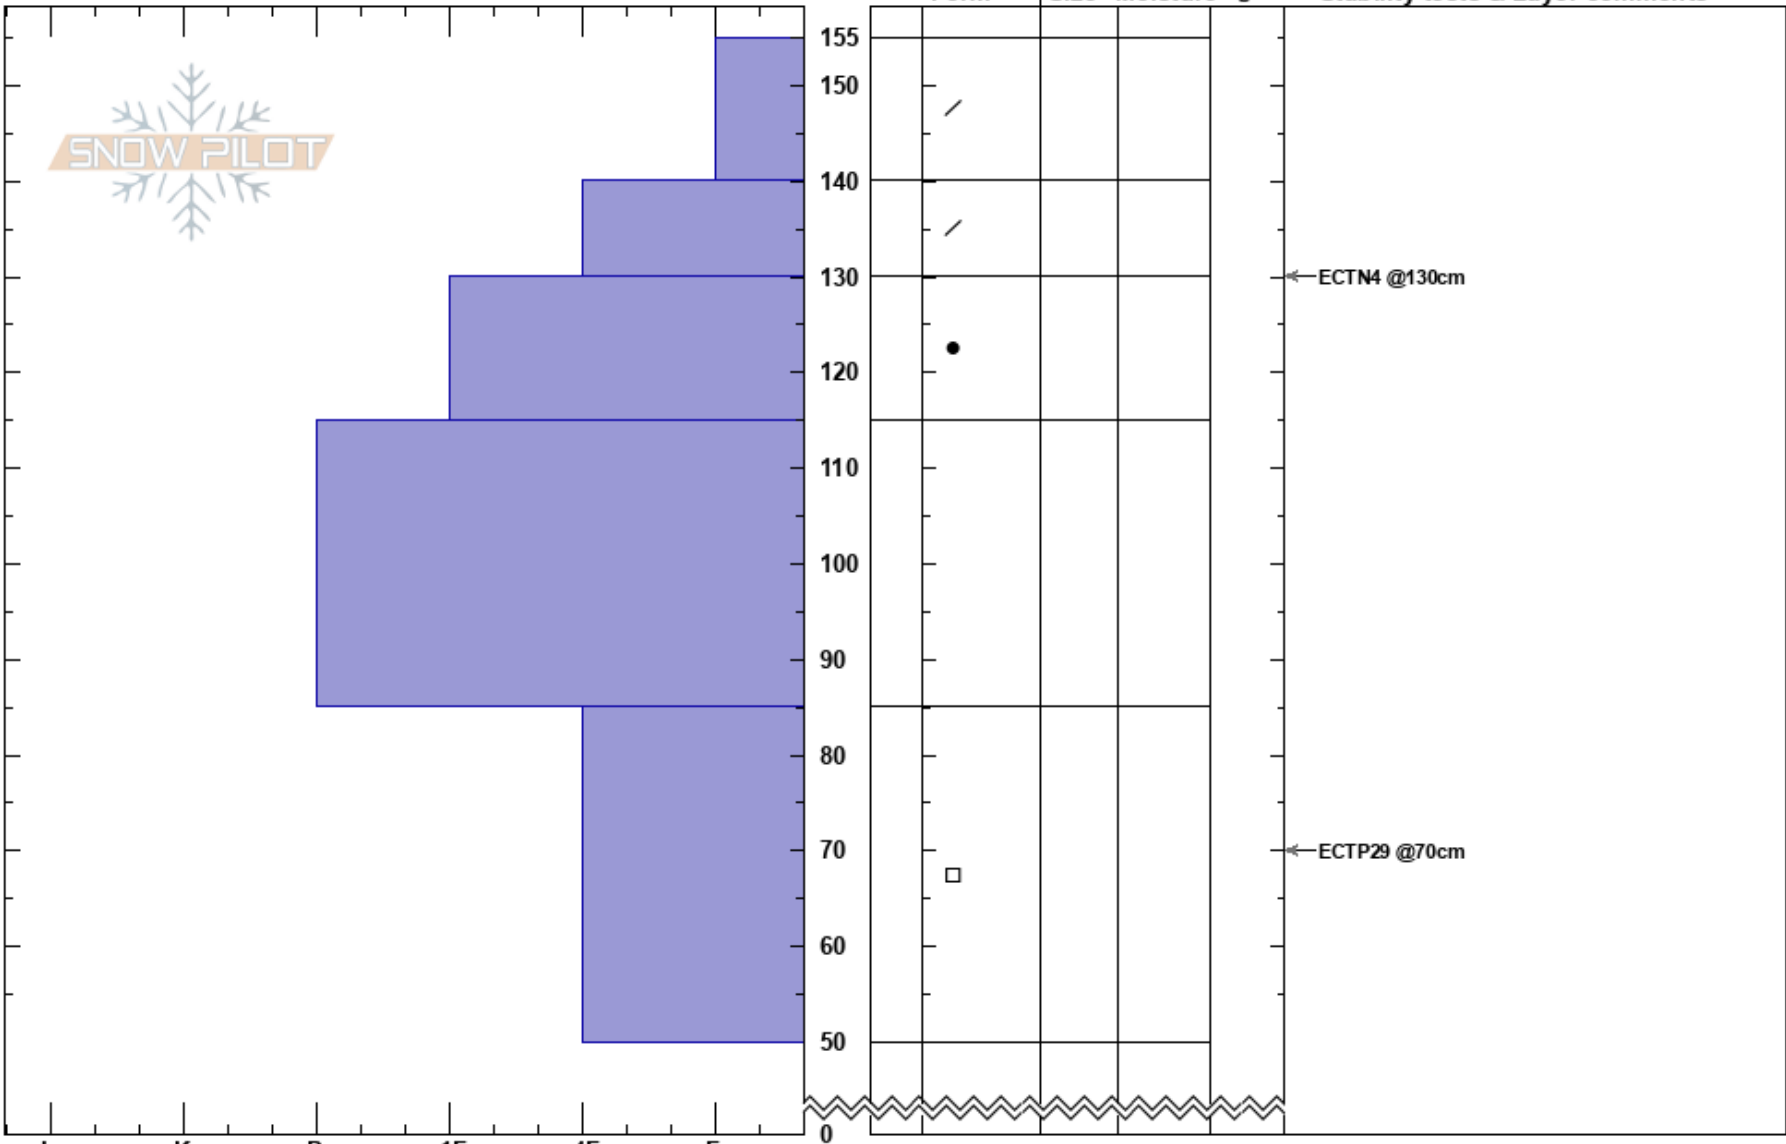

Helen Keller
Chugach Range
AK
Elevation: 6000 ft
Aspect: 180°
Specifics:

Tanner Haskins
02/11/2022 - 2:00pm
Co-ord:
Slope Angle: 15°
Wind Loading:

Stability:
Air Temperature:
Sky Cover:
Precipitation:
Wind:
HS:155
85-50cm: Problematic layer