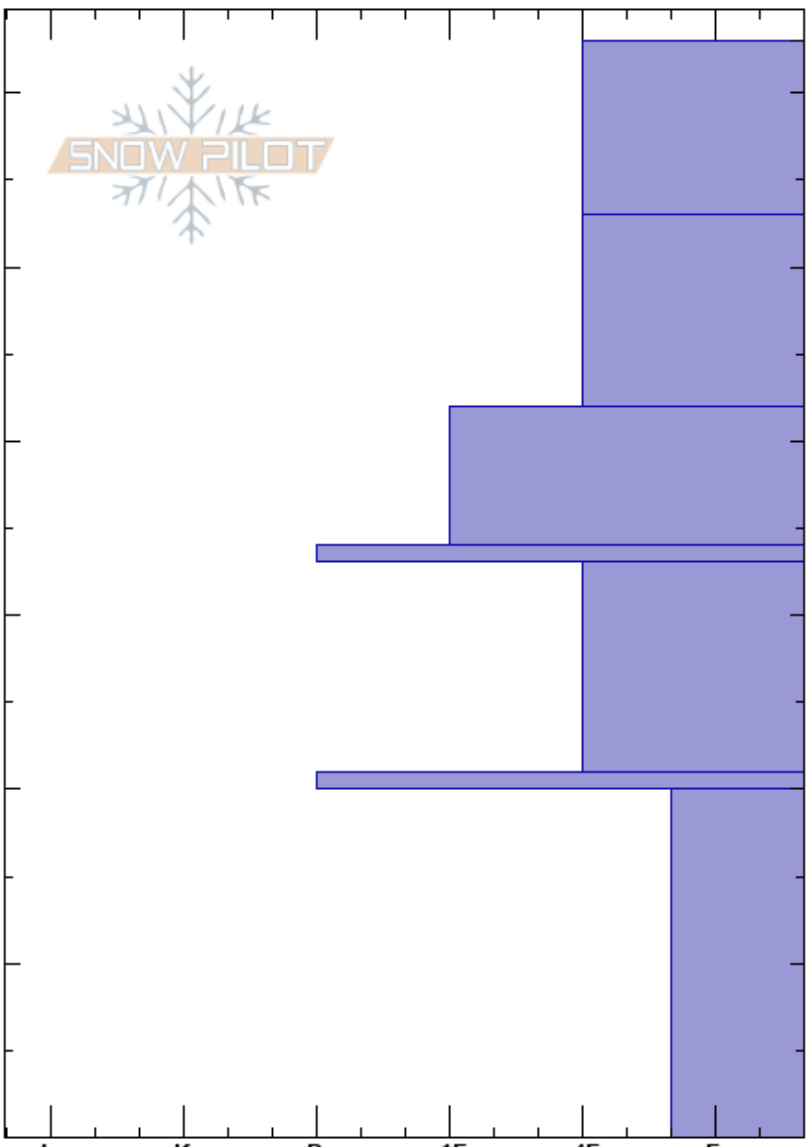

171205 Sister 1 Hi
 Front Range
 CO
 Elevation: 11652 ft
 Aspect: N
 Specifics:

Ryan Zarter
 12/05/2017 - 11:30am
 Co-ord: 39.67620N, -105.89188W
 Slope Angle: 32°
 Wind Loading: previous

Stability:
 Air Temperature: -13°C
 Sky Cover: CLR
 Precipitation: NO
 Wind: NW Light Breeze

HS:63 Layer Notes:

Height (cm)	Crystal		ρ kg/m ³	Stability tests & Layer comments
	Form	Size		
63				
60	/	0.5	D	
50	B	1	D	← ECTN8 @53cm
40	□	0.5	D	
30	⊙		D	
20	□	1	D	
20	⊙		D	
10	□	2.5	D	
0				

Notes: Pit dug above and gunner's L of exploder 1 Hi