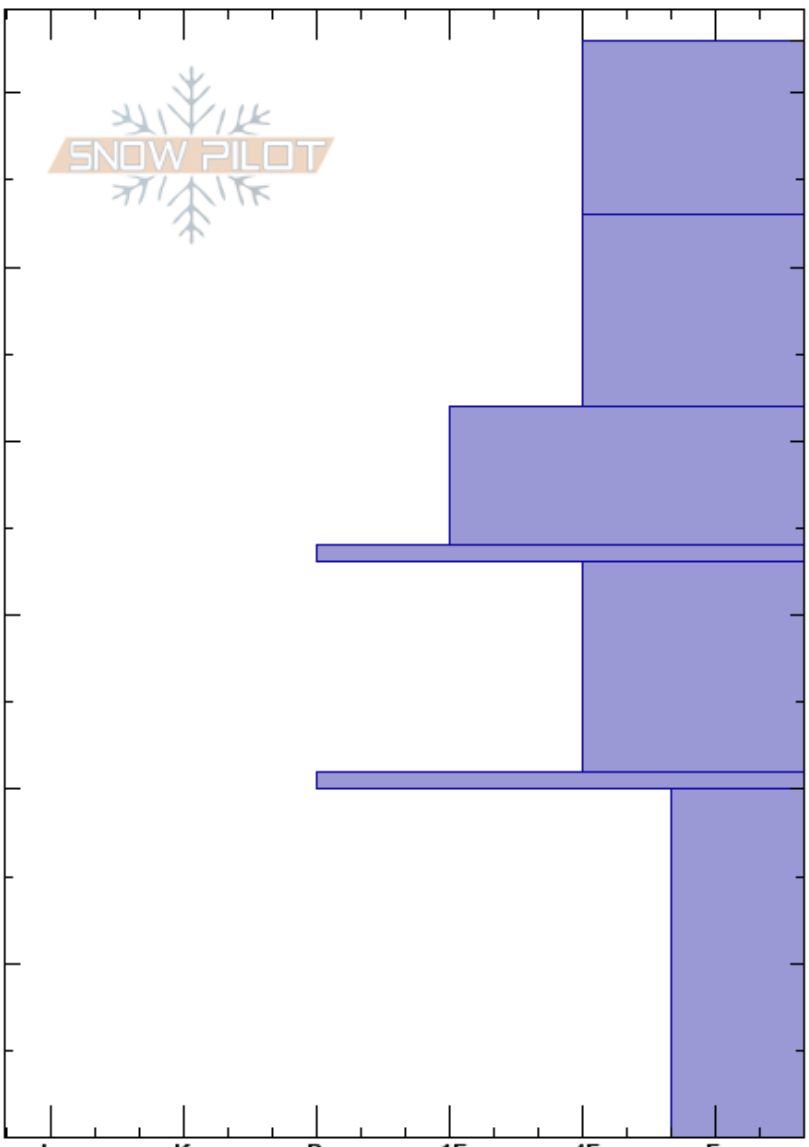

171205 Sister 1 Hi
 Front Range
 CO
 Elevation: 11652 ft
 Aspect: N
 Specifics:

Ryan Zarter
 12/05/2017 - 11:30am
 Co-ord: 39.67620N, -105.89188W
 Slope Angle: 32°
 Wind Loading: previous

Stability:
 Air Temperature: -13°C
 Sky Cover: CLR
 Precipitation: NO
 Wind: NW Light Breeze

HS:63 Layer Notes:

Height (m)	Crystal		ρ kg/m ³	Stability tests & Layer comments
	Form	Size		
63				
60	/	0.5	D	
50	B	1	D	← ECTN8 @53cm
40	□	0.5	D	
35	⊙		D	
30	□	1	D	
20	⊙		D	
10	□	2.5	D	
0				

Notes: Pit dug above and gunner's L of exploder 1 Hi