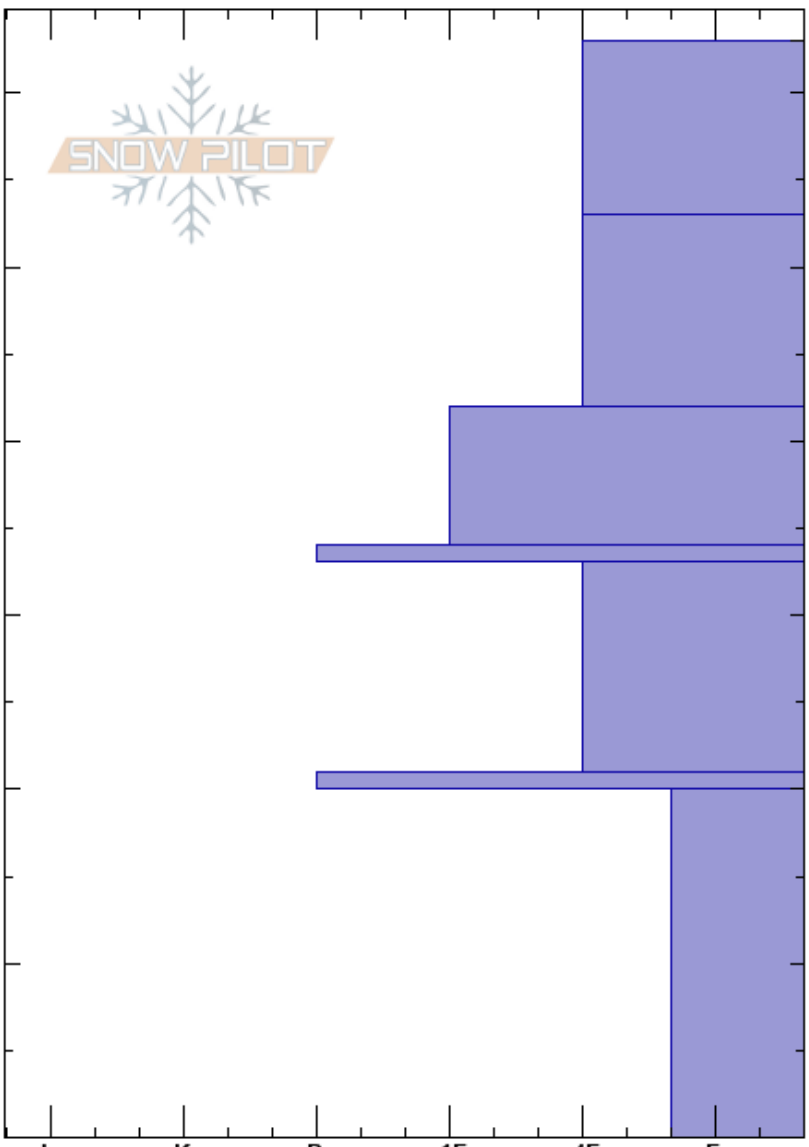

171205 Sister 1 Hi
 Front Range
 CO
 Elevation: 11652 ft
 Aspect: N
 Specifics:

Ryan Zarter
 12/05/2017 - 11:30am
 Co-ord: 39.67620N, -105.89188W
 Slope Angle: 32°
 Wind Loading: previous

Stability:
 Air Temperature: -13°C
 Sky Cover: CLR
 Precipitation: NO
 Wind: NW Light Breeze

HS:63 Layer Notes:

Depth (cm)	Crystal		ρ kg/m ³	Stability tests & Layer comments
	Form	Size		
63				
60	/	0.5	D	
50	B	1	D	← ECTN8 @53cm
40	□	0.5	D	
35	⊙		D	
30	□	1	D	
20	⊙		D	
10	□	2.5	D	
0				

Notes: Pit dug above and gunner's L of exploder 1 Hi