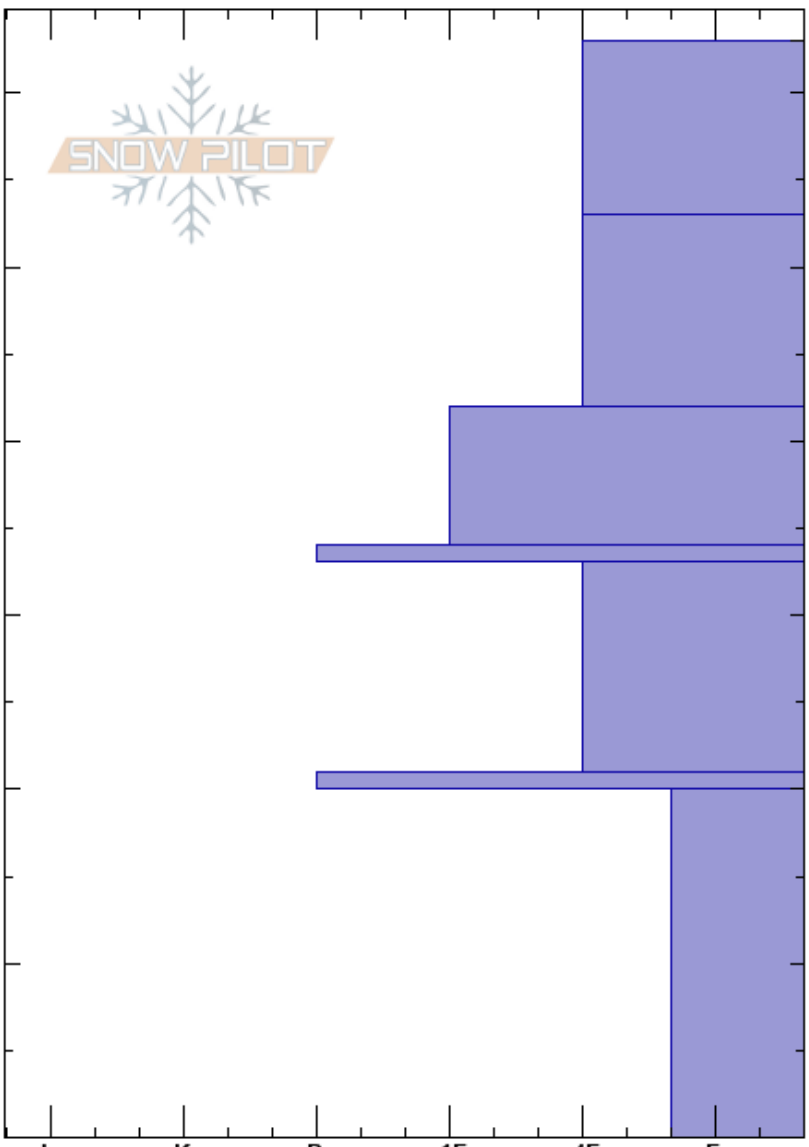

171205 Sister 1 Hi  
 Front Range  
 CO  
 Elevation: 11652 ft  
 Aspect: N  
 Specifics:

Ryan Zarter  
 12/05/2017 - 11:30am  
 Co-ord: 39.67620N, -105.89188W  
 Slope Angle: 32°  
 Wind Loading: previous

Stability:  
 Air Temperature: -13°C  
 Sky Cover: CLR  
 Precipitation: NO  
 Wind: NW Light Breeze

HS:63 Layer Notes:

Height (cm)	Crystal		$\rho$ kg/m <sup>3</sup>	Stability tests & Layer comments
	Form	Size		
63				
60	/	0.5	D	
50	B	1	D	← ECTN8 @53cm
40	□	0.5	D	
37	⊙		D	
30	□	1	D	
20	⊙		D	
10	□	2.5	D	
0				

Notes: Pit dug above and gunner's L of exploder 1 Hi