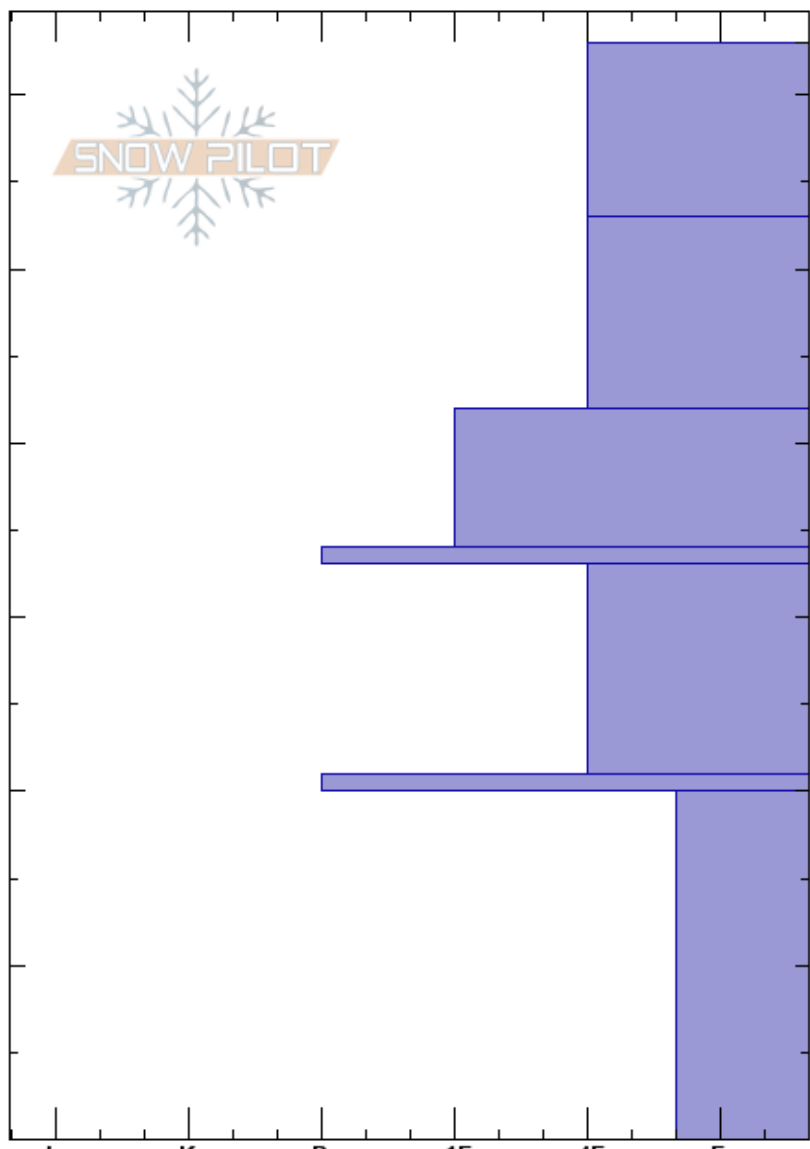

171205 Sister 1 Hi  
 Front Range  
 CO  
 Elevation: 11652 ft  
 Aspect: N  
 Specifics:

Ryan Zarter  
 12/05/2017 - 11:30am  
 Co-ord: 39.67620N, -105.89188W  
 Slope Angle: 32°  
 Wind Loading: previous

Stability:  
 Air Temperature: -13°C  
 Sky Cover: CLR  
 Precipitation: NO  
 Wind: NW Light Breeze

HS:63 Layer Notes:

Depth (cm)	Crystal		Moisture	$\rho$ kg/m <sup>3</sup>	Stability tests & Layer comments
	Form	Size			
63					
60	/	0.5	D		
50	B	1	D		← ECTN8 @53cm
40	□	0.5	D		
35	⊙		D		
30	□	1	D		
20	⊙		D		
10	□	2.5	D		
0					

Notes: Pit dug above and gunner's L of exploder 1 Hi