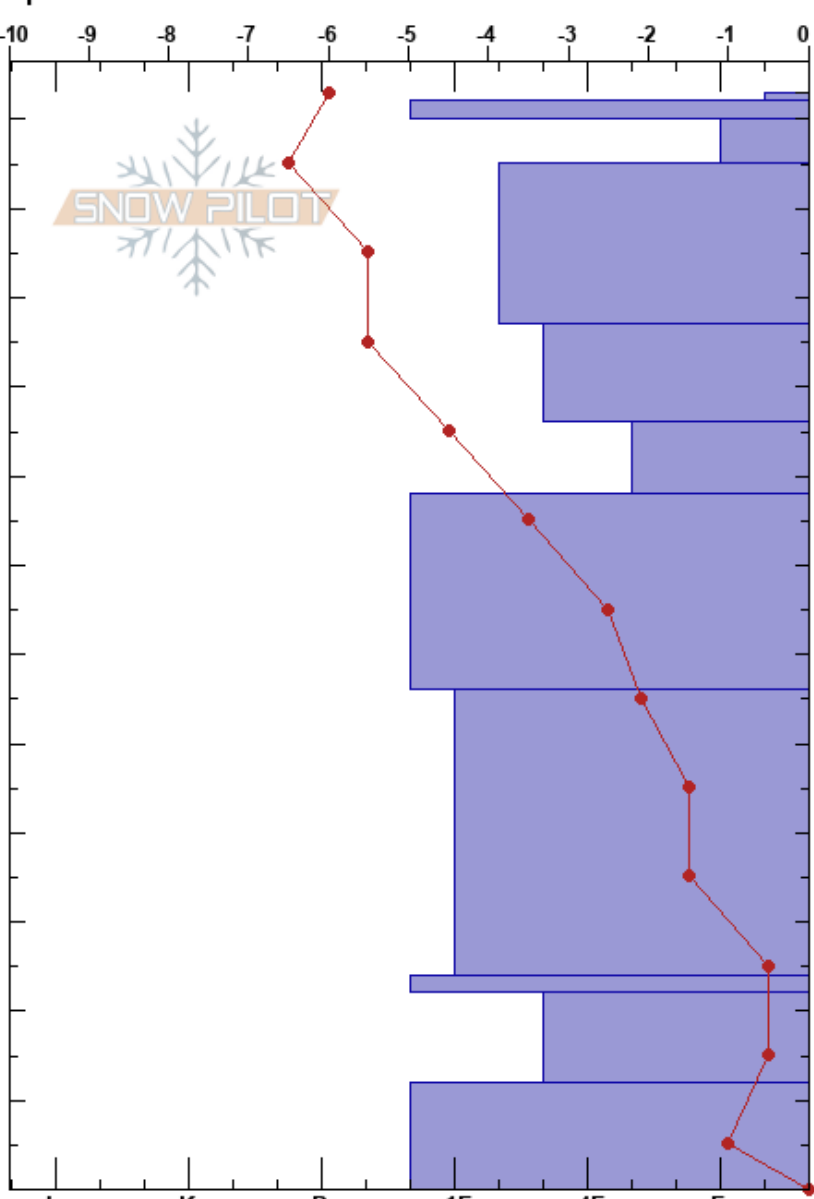

MiddleBasin Sci.Bowl
 Madison Range-N
 MT
 Elevation: 9205 ft
 Aspect: 97°
 Specifics:

Alex Marienthal
 02/11/2022 - 11:30am
 Co-ord: 45.32602N, -111.38197W
 Slope Angle: 28°
 Wind Loading: no

Stability: Good
 Air Temperature: -8.5°C
 Sky Cover: OVC
 Precipitation: S1
 Wind: NW Moderate

HS:123
 PF:45
 PS:12
 86-78cm:Problematic layer

Elev (cm)	Crystal		ρ kg/m ³	Stability tests & Layer comments
	Form	Size		
123				
120	+r(Δ)	1-2		
	•(/)	0.1		
	/	0.5-1		
110				
100	□(/)	0.5-1		
90	□	1		← ECTN20 @97cm
80	□	1-2		← ECTN20 @86cm ← ECTN27 @86cm ← ECTN29 @86cm
70	⊖	1		← PST47/100 (Arr) @85cm ← PST42/100 (Arr) @79cm
60				
50				
40	⊖	2-3		
30				
20	⊙(⊖)	(2.5)		← PST25/100 (Arr) @21cm
10	^	3-4		
0	⊙(□)	(3)		