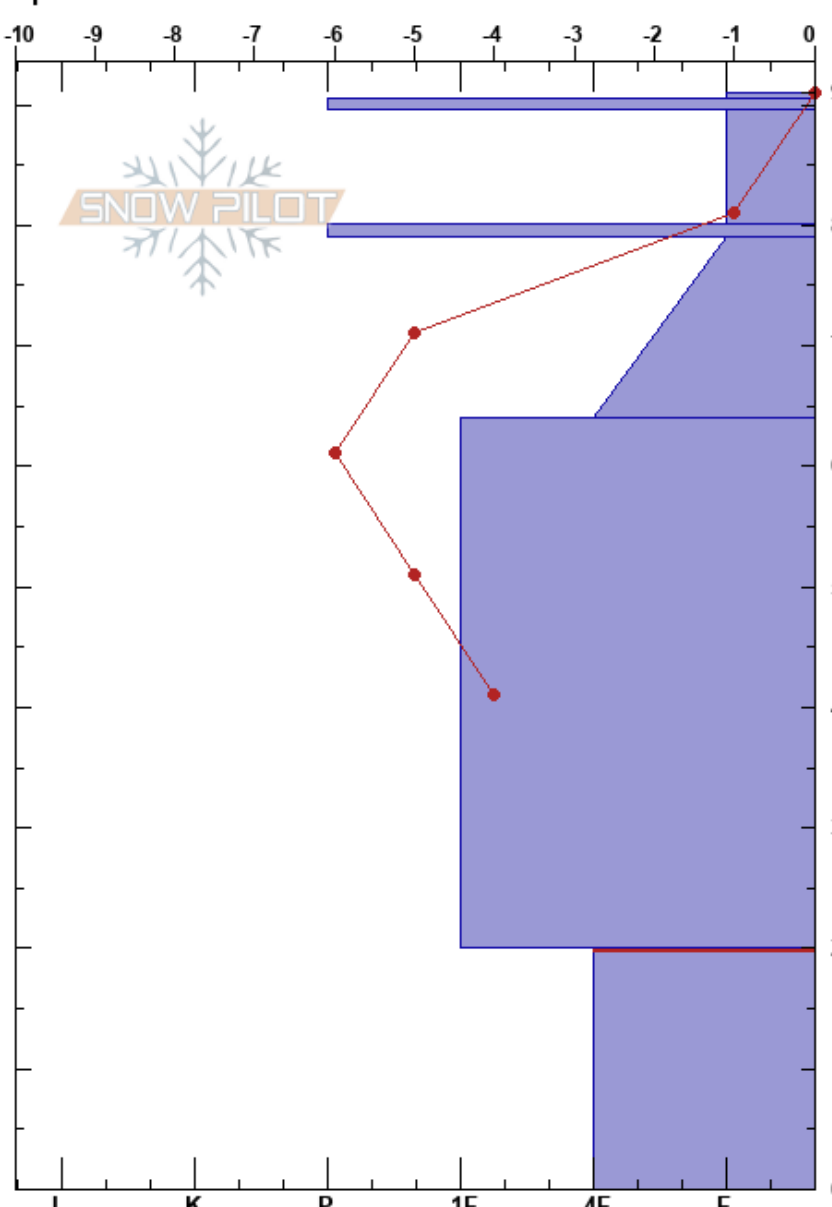

Minnehaha SW 20220210
 San Juan Range
 CO
 Elevation: 11715 ft
 Aspect: SW
 Specifics:

Carly Bonwell
 02/11/2022 - 2:00pm
 Co-ord: 37.89098N, -107.64130W
 Slope Angle: 20°
 Wind Loading: no

Stability:
 Air Temperature: 0°C
 Sky Cover: BKN
 Precipitation:
 Wind: N Light Breeze

HS:91
 PF:34
 20-0cm: Problematic layer

Form	Crystal		ρ kg/m ³	Stability tests & Layer comments
	Size	Moisture		
+	2			
⊙				
⊖	1			
⊙				
⊖	1			
⊖	1			
⊖	2-3	M		

← PST99/100 (End) @20cm

CTN
 ECTX

Notes: