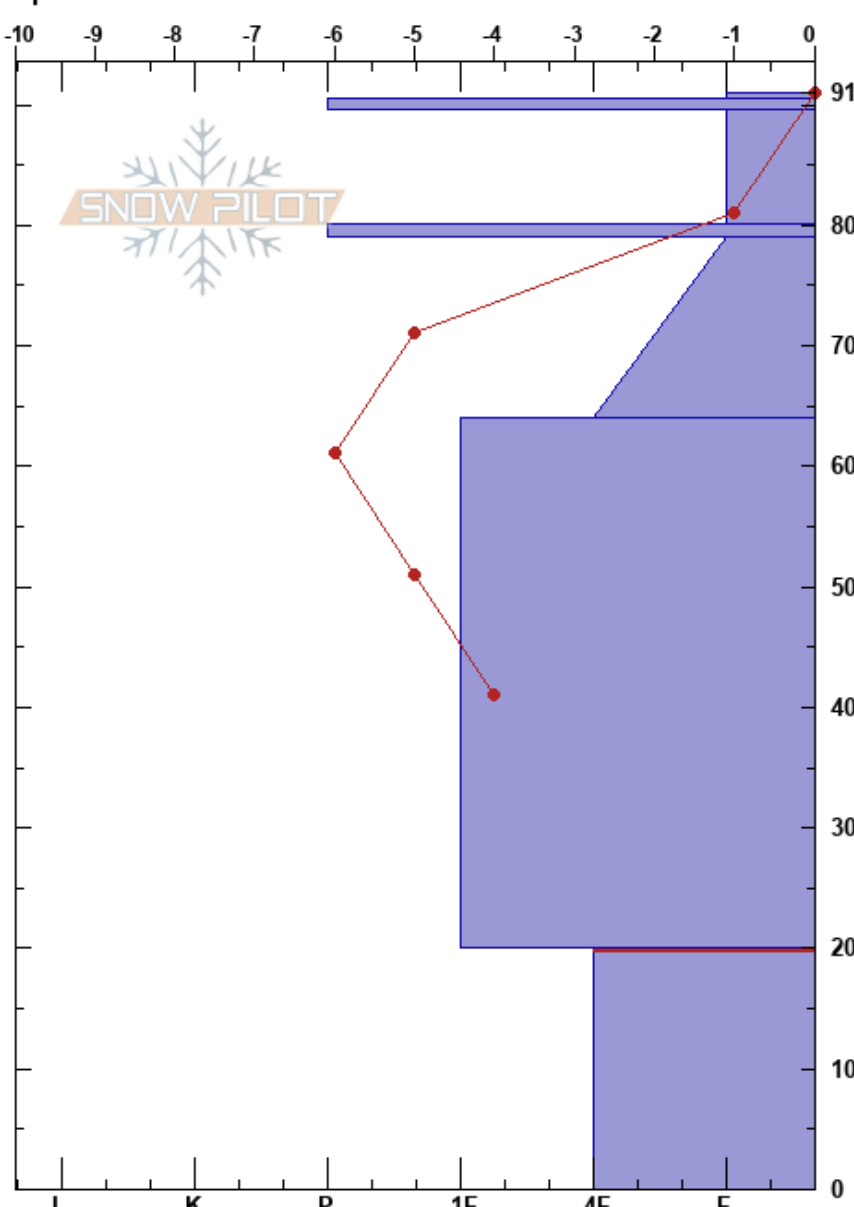

Minnehaha SW 20220210
 San Juan Range
 CO
 Elevation: 11715 ft
 Aspect: SW
 Specifics:

Carly Bonwell
 02/11/2022 - 2:00pm
 Co-ord: 37.89098N, -107.64130W
 Slope Angle: 20°
 Wind Loading: no

Stability:
 Air Temperature: 0°C
 Sky Cover: BKN
 Precipitation:
 Wind: N Light Breeze

HS:91
 PF:34
 20-0cm: Problematic layer

Form	Crystal		ρ kg/m ³	Stability tests & Layer comments
	Size	Moisture		
+	2			
⊙				
⊖	1			
⊙				
⊖	1			
⊖	1			
⊖	2-3	M		

← PST99/100 (End) @20cm

CTN
 ECTX

Notes: