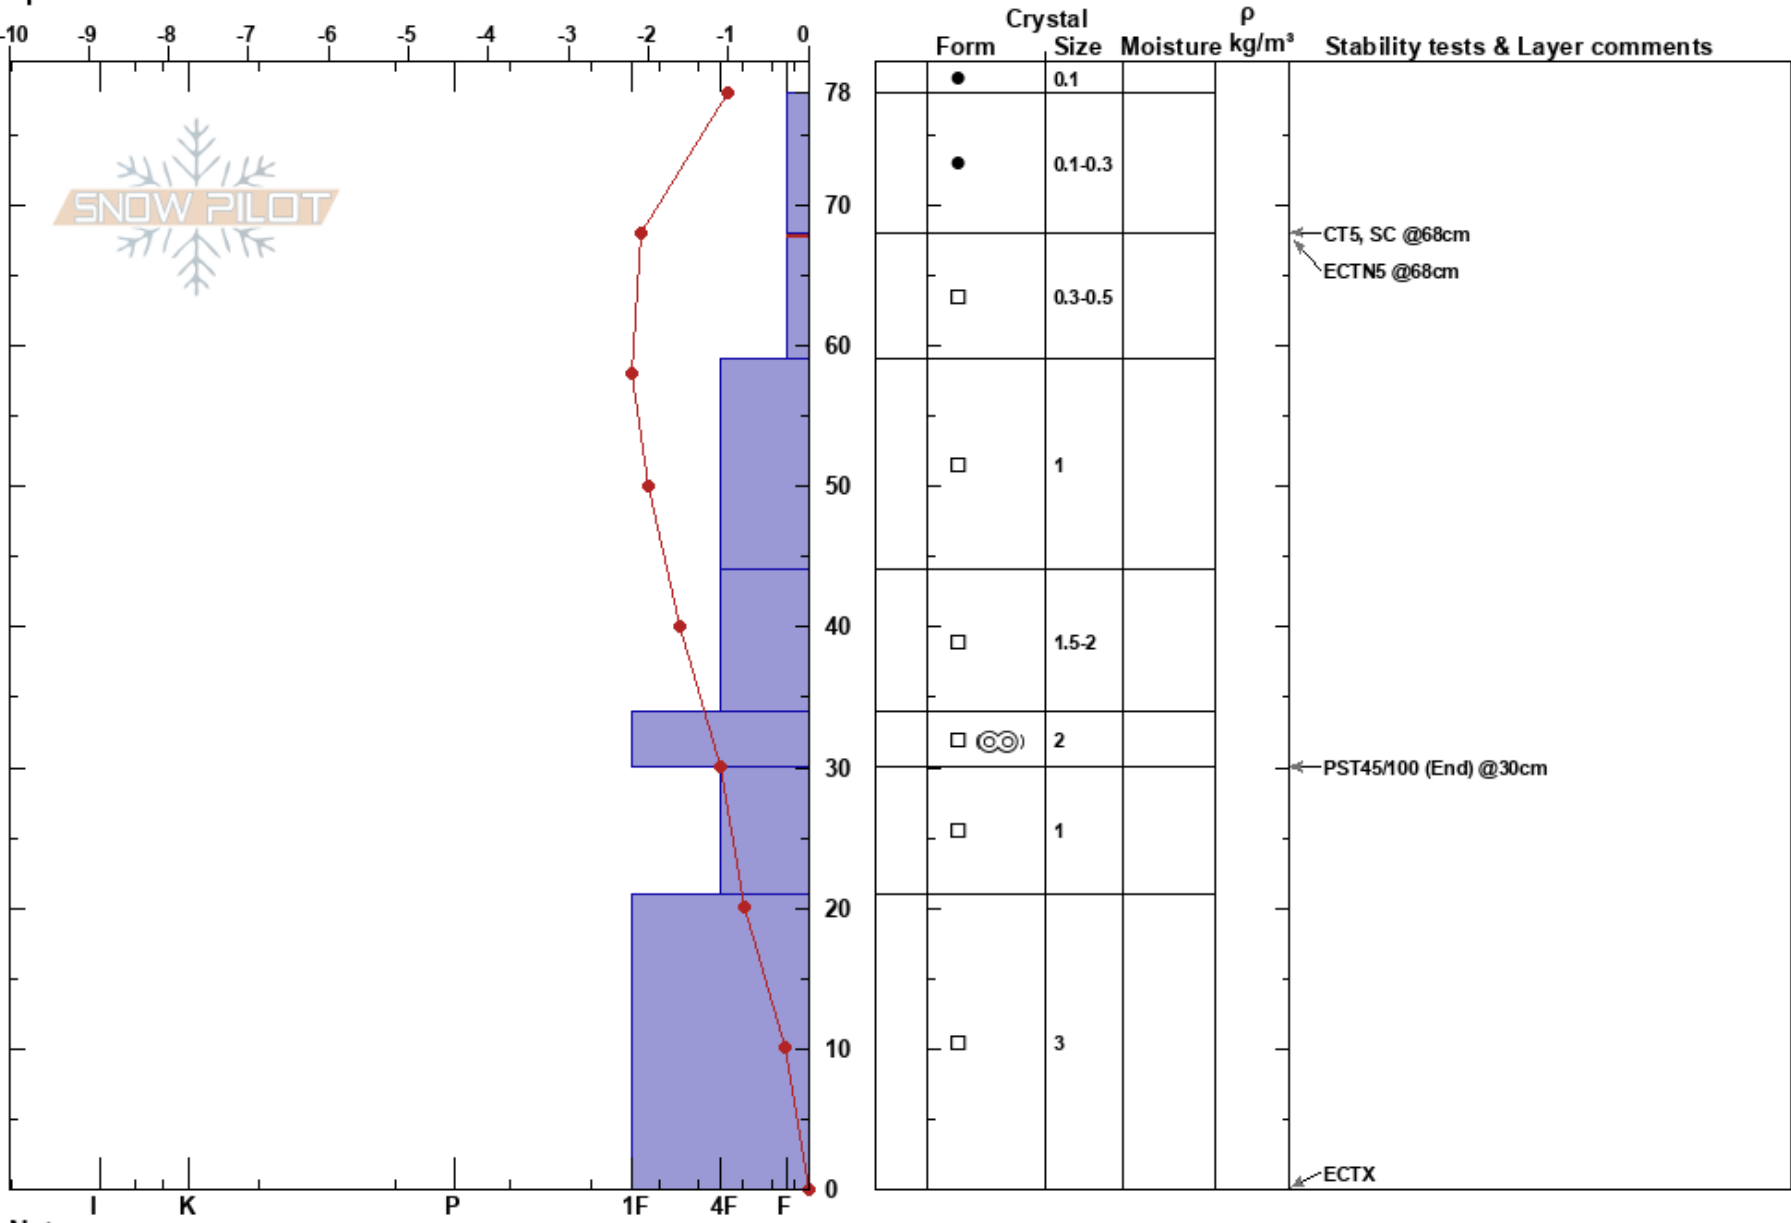

Module5\_LickCreek  
 Gallatin Range-N  
 MT  
 Elevation: 2414 m  
 Aspect: E  
 Specifics:

Owen Miller  
 02/10/2022 - 12:40pm  
 Co-ord: 12T 503526W 5041366N  
 Slope Angle: 15°  
 Wind Loading: yes

Stability: **HS:78**  
 Air Temperature: 4.8°C **PF:55** 68-59cm:Problematic layer  
 Sky Cover: OVC **PS:10**  
 Precipitation: NO  
 Wind: W Moderate

Notes: Windward slope was completely scoured; hard wind slabs on leeward slope.