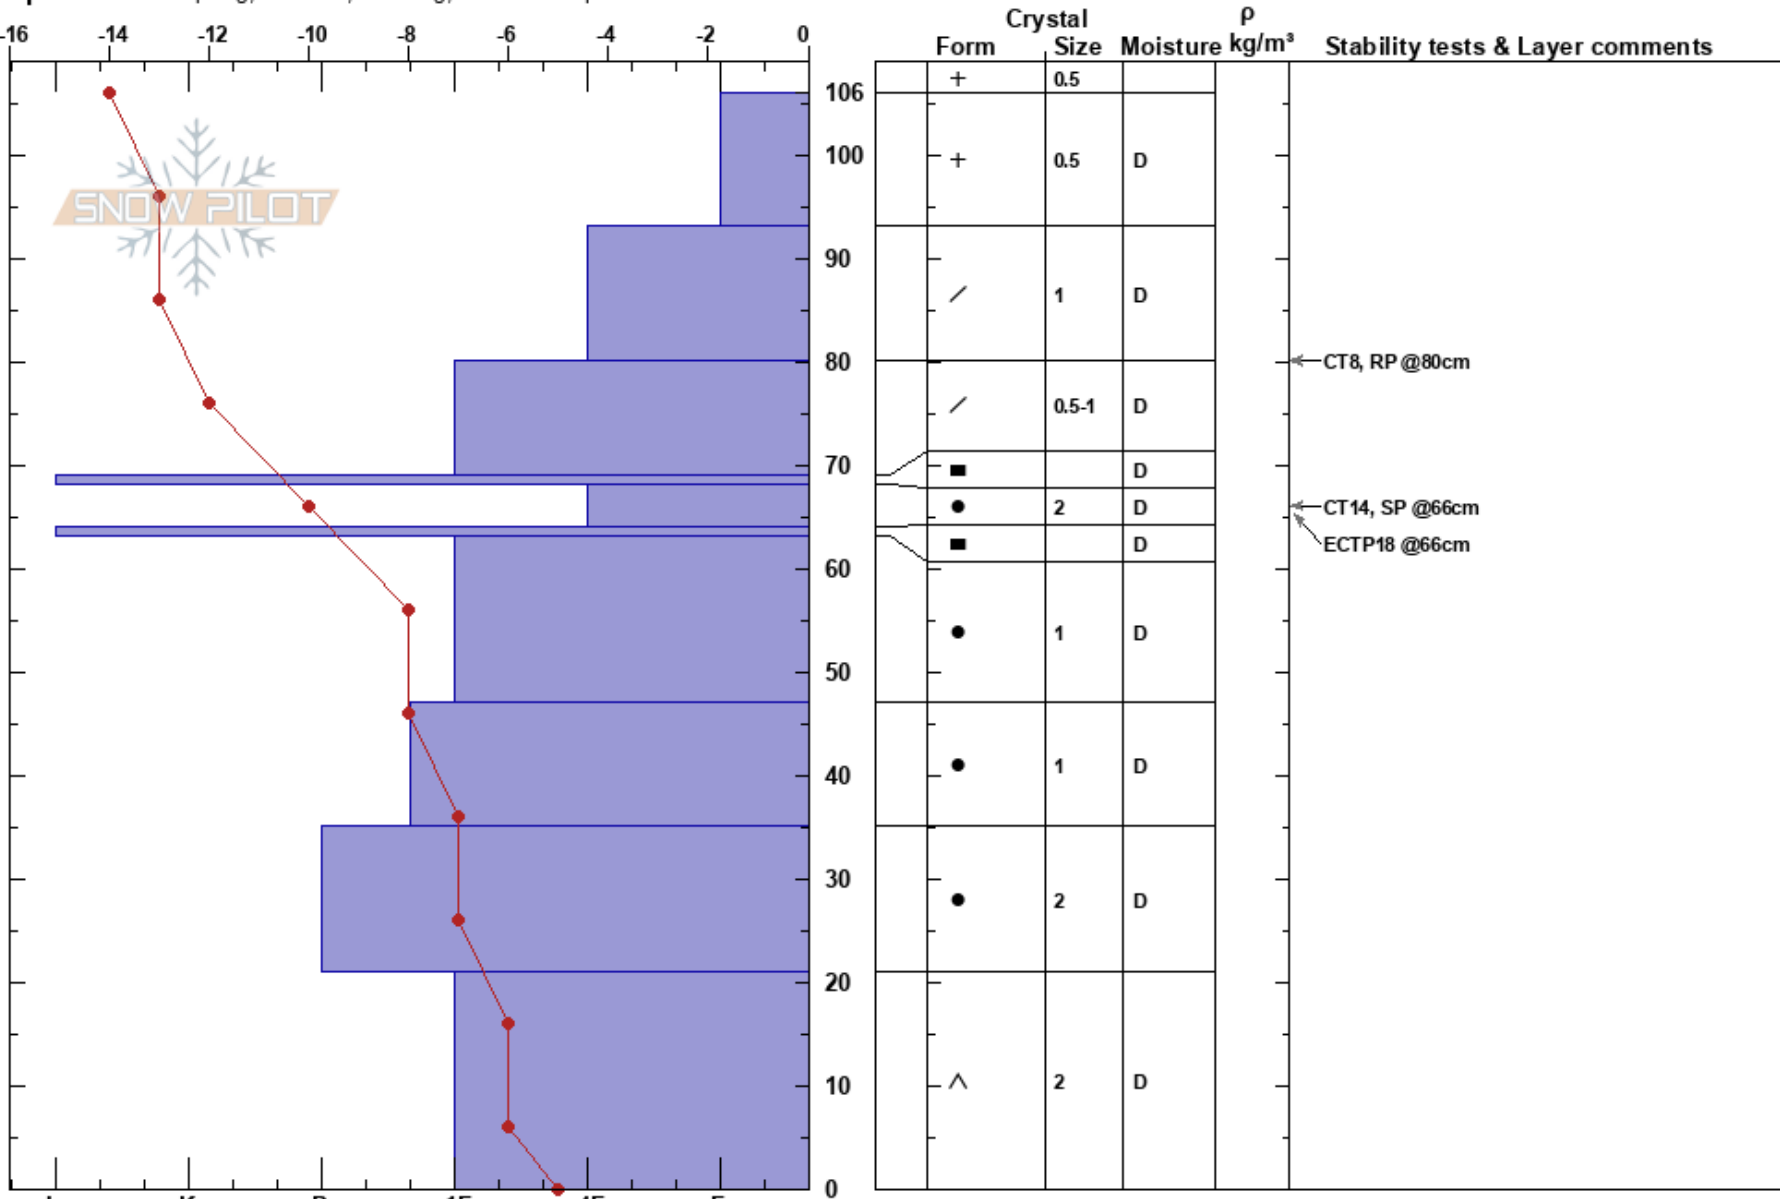

Devils Thumb (Mid)
 Deltas
 AK
 Elevation: 2900 ft
 Aspect: 220°

James Smith
 02/10/2022 - 11:30am
 Co-ord: 63.41297N, -145.72360W
 Slope Angle: 34°
 Wind Loading: previous

Stability: **HS:106**
 Air Temperature: -14°C PS: 16 68-64cm: Problematic layer
 Sky Cover: OVC
 Precipitation: S-1
 Wind: S Calm

Specifics: Collapsing, localized; Cracking; We skied slope

Notes: Dug pit in fairly wind sheltered spot in open woodland. Surprised by lack of facets in most of the snowpack. "Ice Sandwich" definite concern here. Wind switched from N to S around this time. On descent, storm slab (top 13cm) would release on rollovers. Localized whumping.