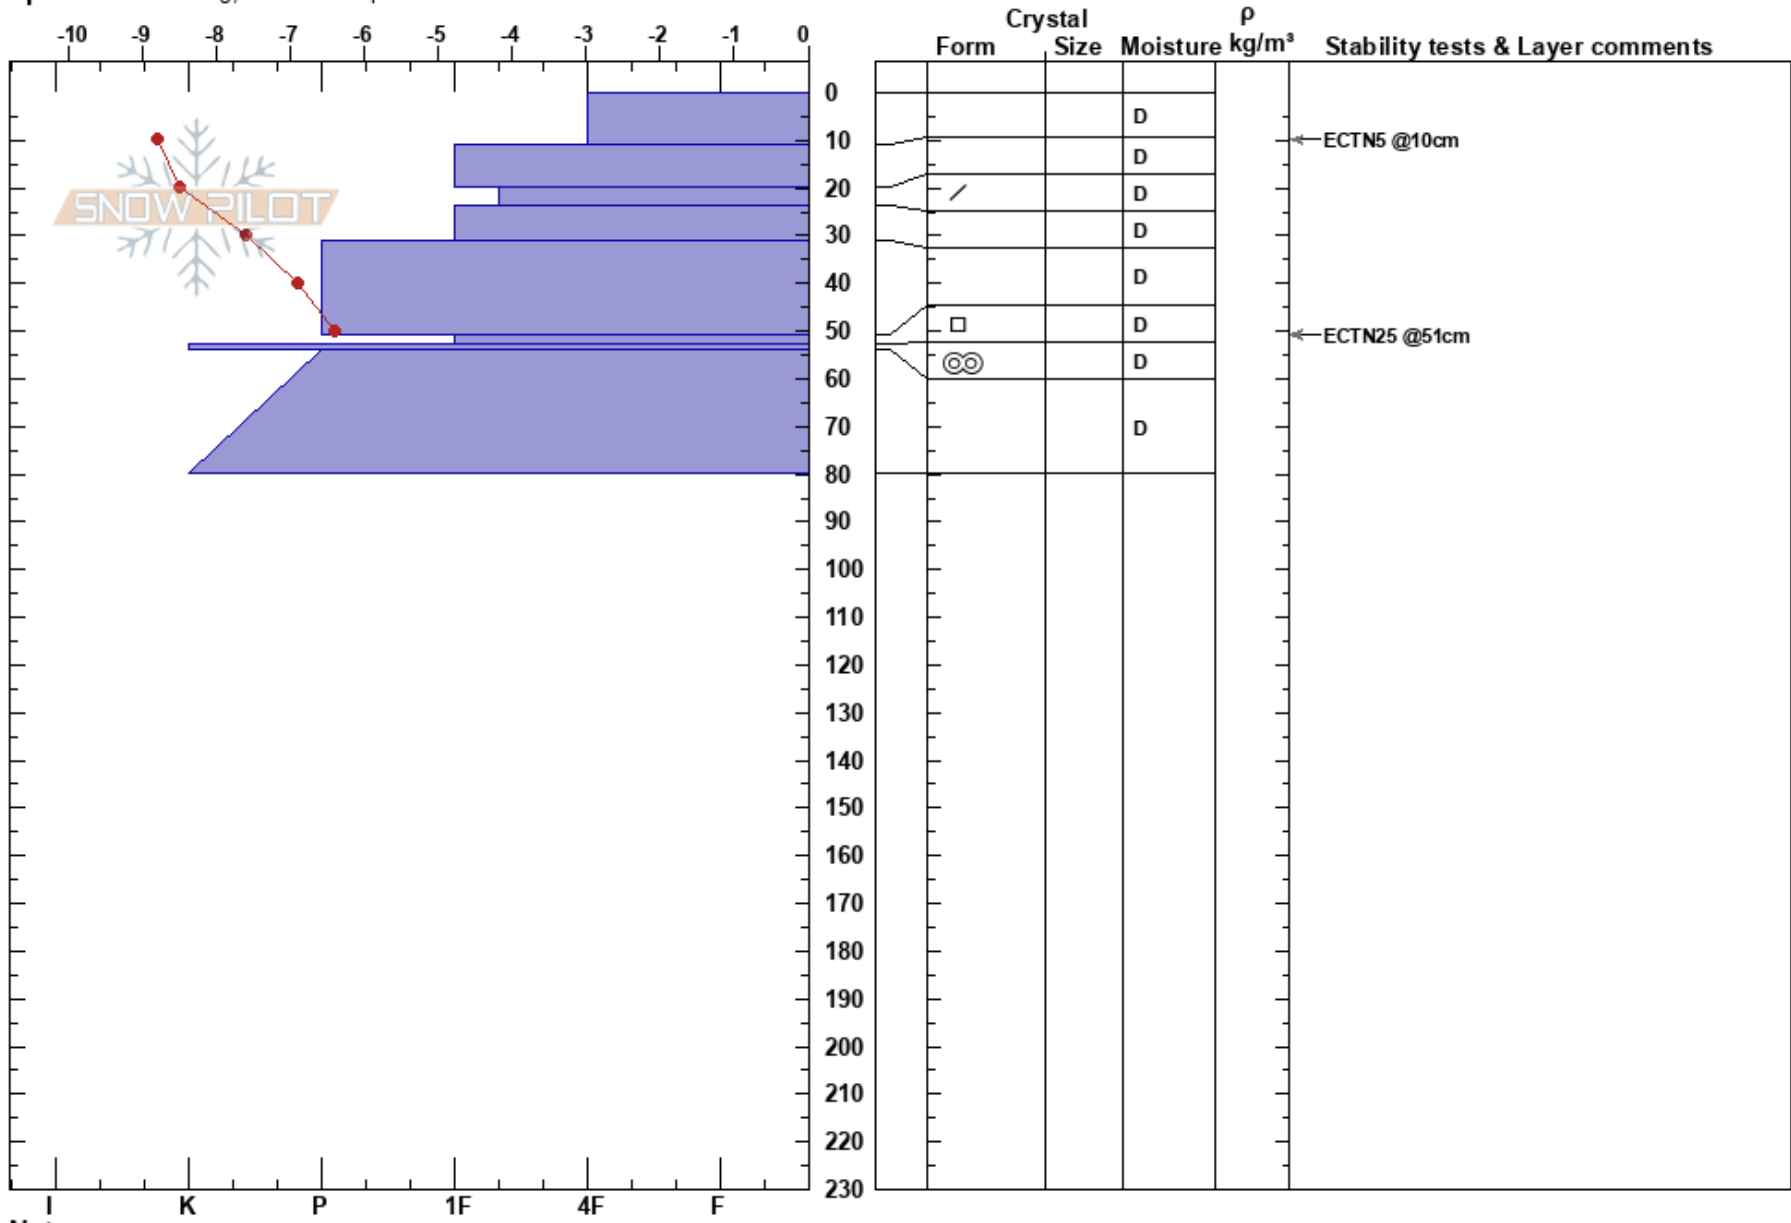

Nuolja TL
 Abisko
 Sweden
 Elevation: 730 m
 Aspect: E
 Specifics: Cracking; We skied slope

Erik Boström
 11/02/2022 - 10:10
 Co-ord: 34W 406854W 7584968N
 Slope Angle: 27°
 Wind Loading: yes

Stability: HS:230
 Air Temperature: -7.2°C PF:15 51-53cm:Problematic layer
 Sky Cover: OVC
 Precipitation: S-1
 Wind: NW Light Breeze