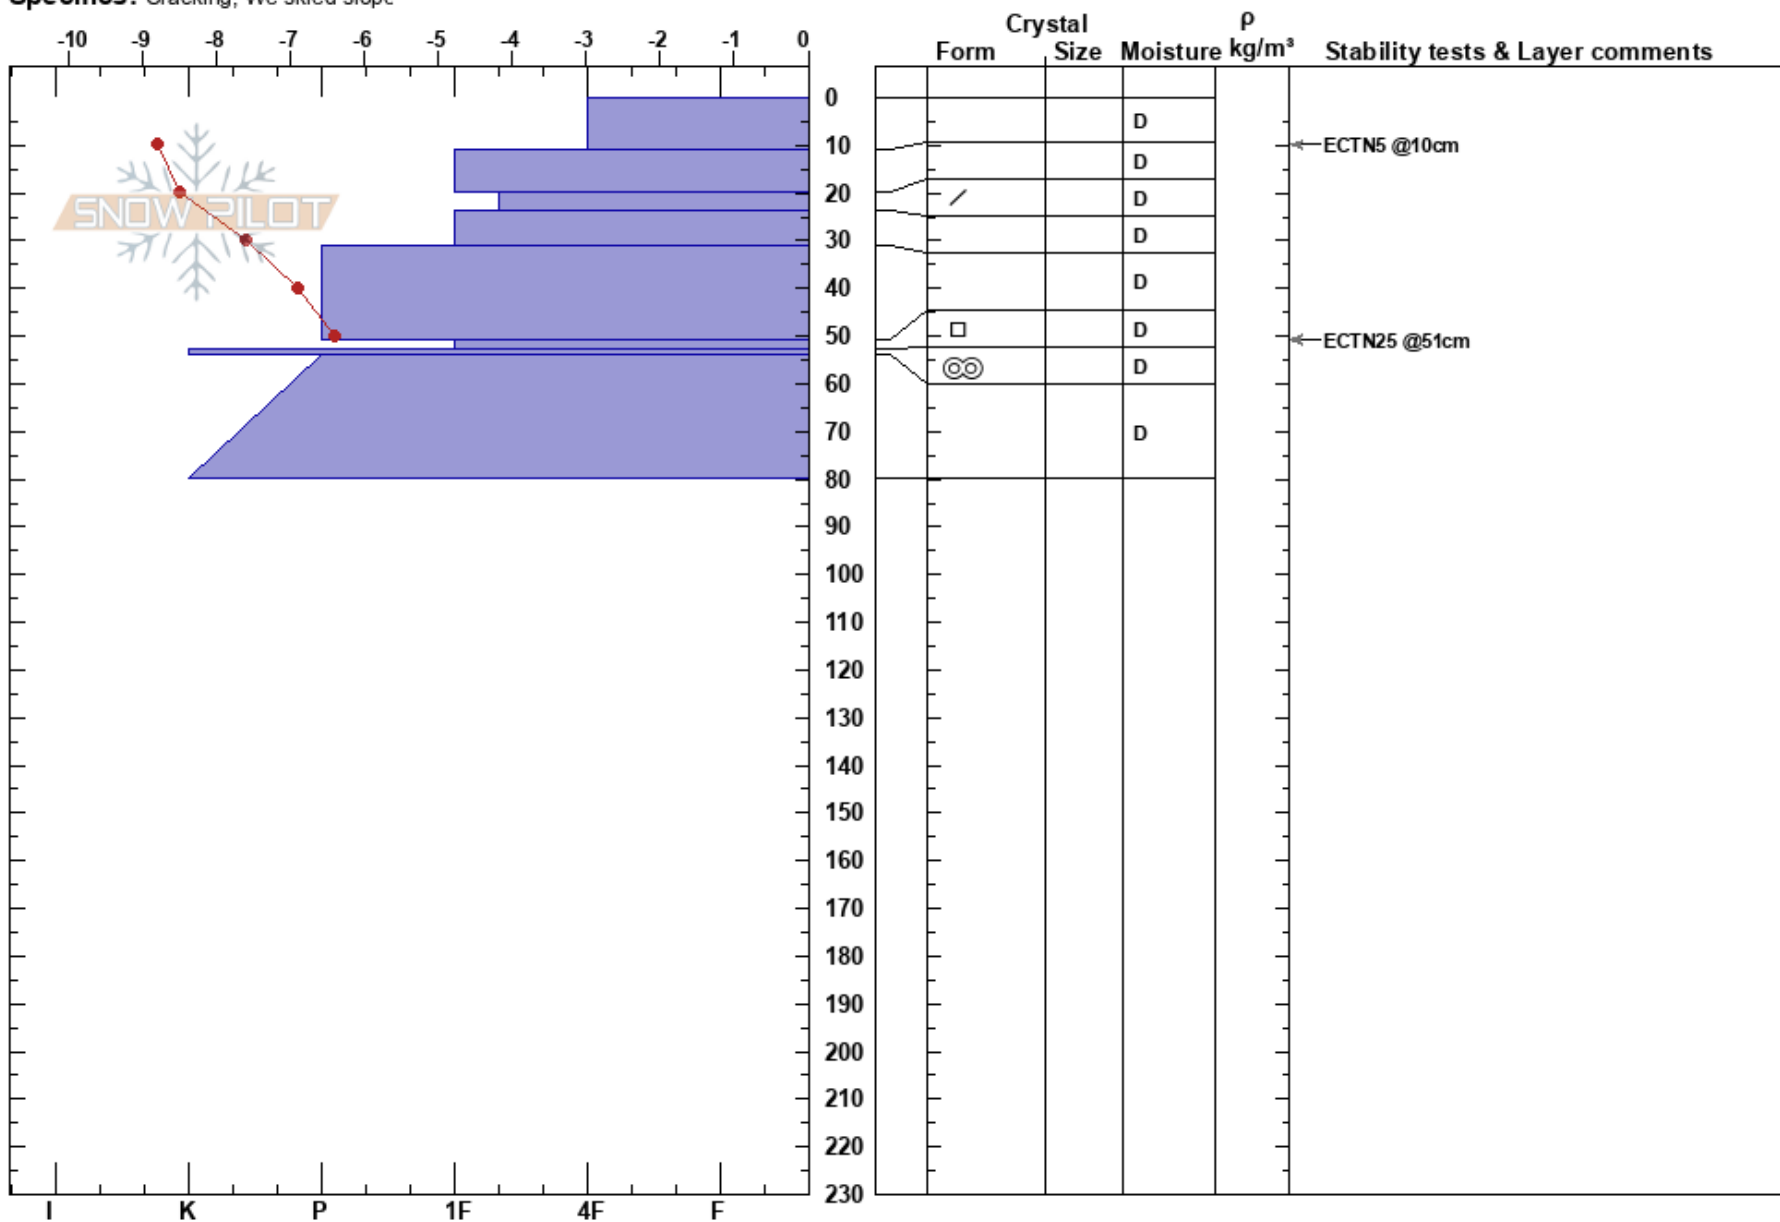

Nuolja TL  
 Abisko  
 Sweden  
 Elevation: 730 m  
 Aspect: E  
 Specifics: Cracking; We skied slope

Erik Boström  
 11/02/2022 - 10:10  
 Co-ord: 34W 406854W 7584968N  
 Slope Angle: 27°  
 Wind Loading: yes

Stability: HS:230  
 Air Temperature: -7.2°C PF:15 51-53cm:Problematic layer  
 Sky Cover: OVC  
 Precipitation: S-1  
 Wind: NW Light Breeze

Notes: