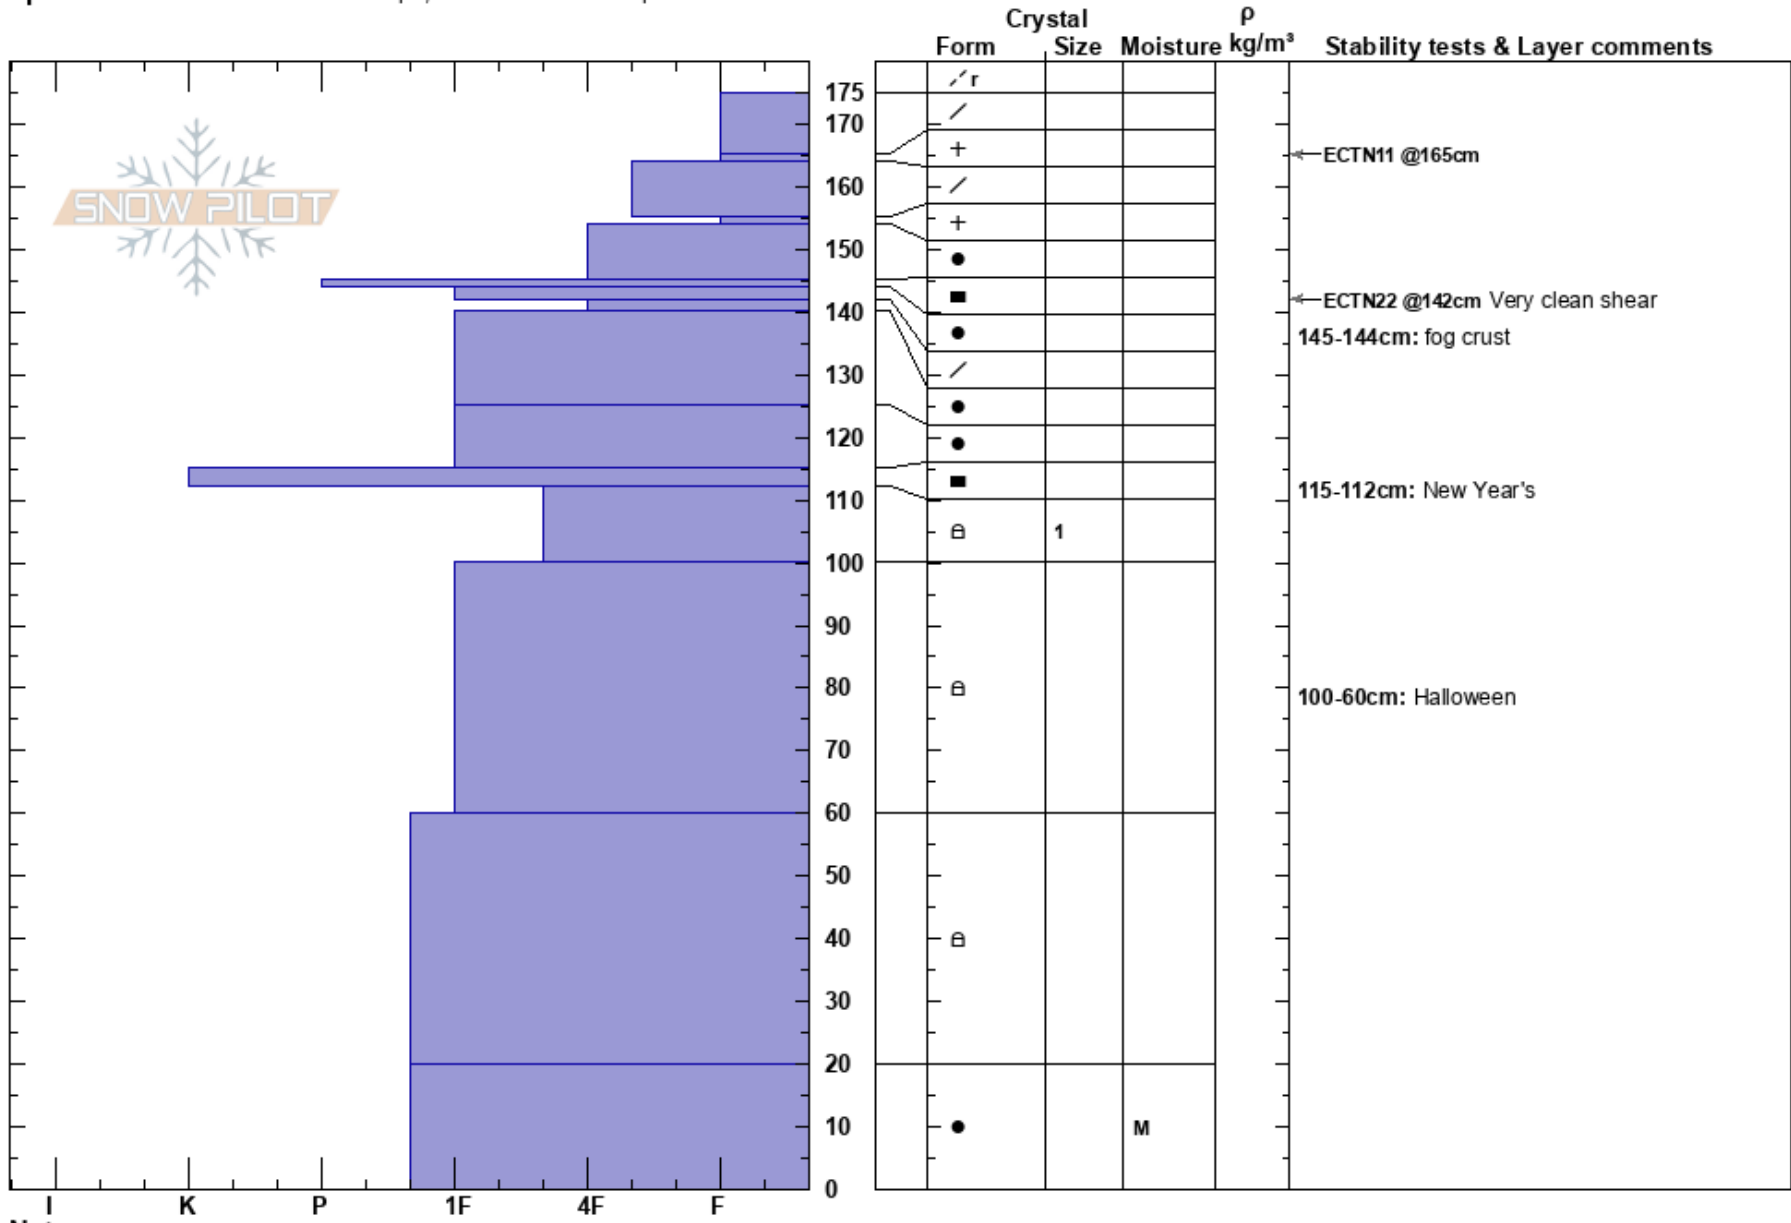

Lynx Creek
 Kenai Mountains
 AK
 Elevation: 2265 ft
 Aspect: 45°
 Specifics: Snowmobile tracks on slope; We snowmobiled slope

Andrew Schauer
 02/10/2022 - 1:00pm
 Co-ord: 60.66682N, -149.31337W
 Slope Angle: 32°
 Wind Loading: no

Stability: Fair
 Air Temperature:
 Sky Cover: BKN
 Precipitation: NO
 Wind: Light Breeze

HS:175
 PF:30
 145-144cm: fog crust
 115-112cm: New Year's
 100-60cm: Halloween

Notes: