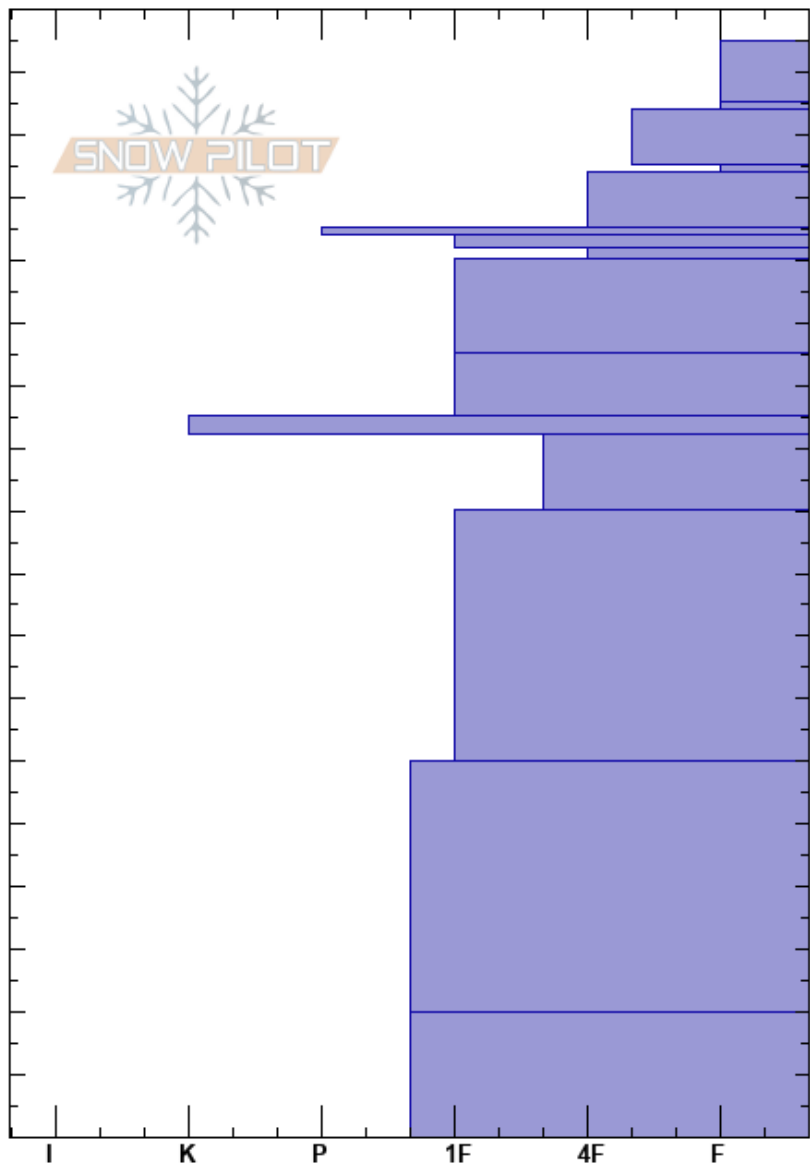

Lynx Creek
 Kenai Mountains
 AK
 Elevation: 2265 ft
 Aspect: 45°
 Specifics: Snowmobile tracks on slope; We snowmobiled slope

Andrew Schauer
 02/10/2022 - 1:00pm
 Co-ord: 60.66682N, -149.31337W
 Slope Angle: 32°
 Wind Loading: no

Stability: Fair
 Air Temperature:
 Sky Cover: BKN
 Precipitation: NO
 Wind: Light Breeze

HS:175
 PF:30
 145-144cm: fog crust
 115-112cm: New Year's
 100-60cm: Halloween

Layer Notes:
 Stability tests & Layer comments

Crystal Form	Crystal Size	Moisture	ρ kg/m ³	Stability tests & Layer comments
/r				
/				
+				← ECTN11 @165cm
/				
+				
•				
■				← ECTN22 @142cm Very clean shear
•				145-144cm: fog crust
/				
•				
•				
■				115-112cm: New Year's
⊖	1			
⊖				100-60cm: Halloween
⊖				
•		M		