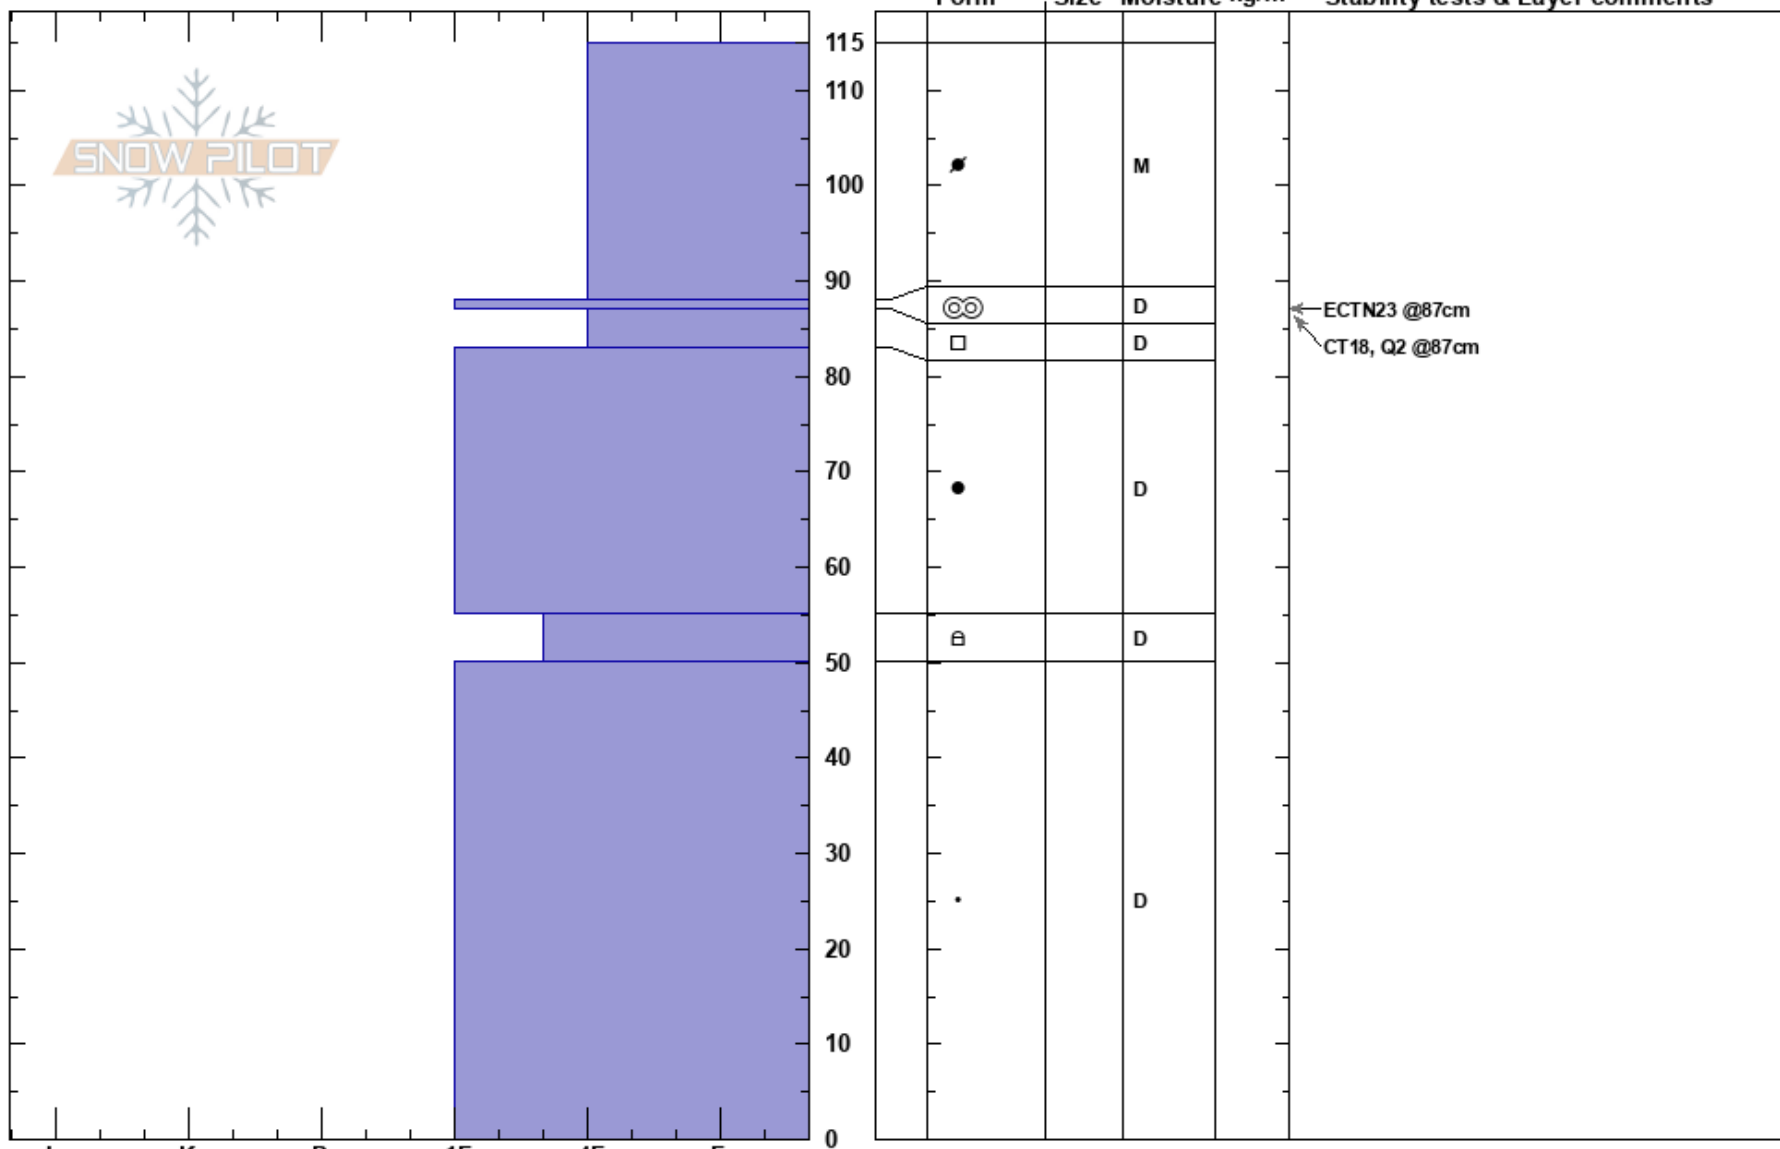

Shed 7 East Upper SZ
 Lewis Range
 MT
 Elevation: 6350 ft
 Aspect: E
 Specifics:

BNSF Avalanche Safety
 02/10/2022 - 1:30pm
 Co-ord: 48.25639N, -113.48588W
 Slope Angle: 35°
 Wind Loading: previous

Stability:
 Air Temperature: 4°C
 Sky Cover: FEW
 Precipitation: NO
 Wind: SW Moderate

HS:115
 87-83cm: Problematic layer

Notes: Pit located looker's left (west side) of the path. A more shallow snow depth near some rock bands.