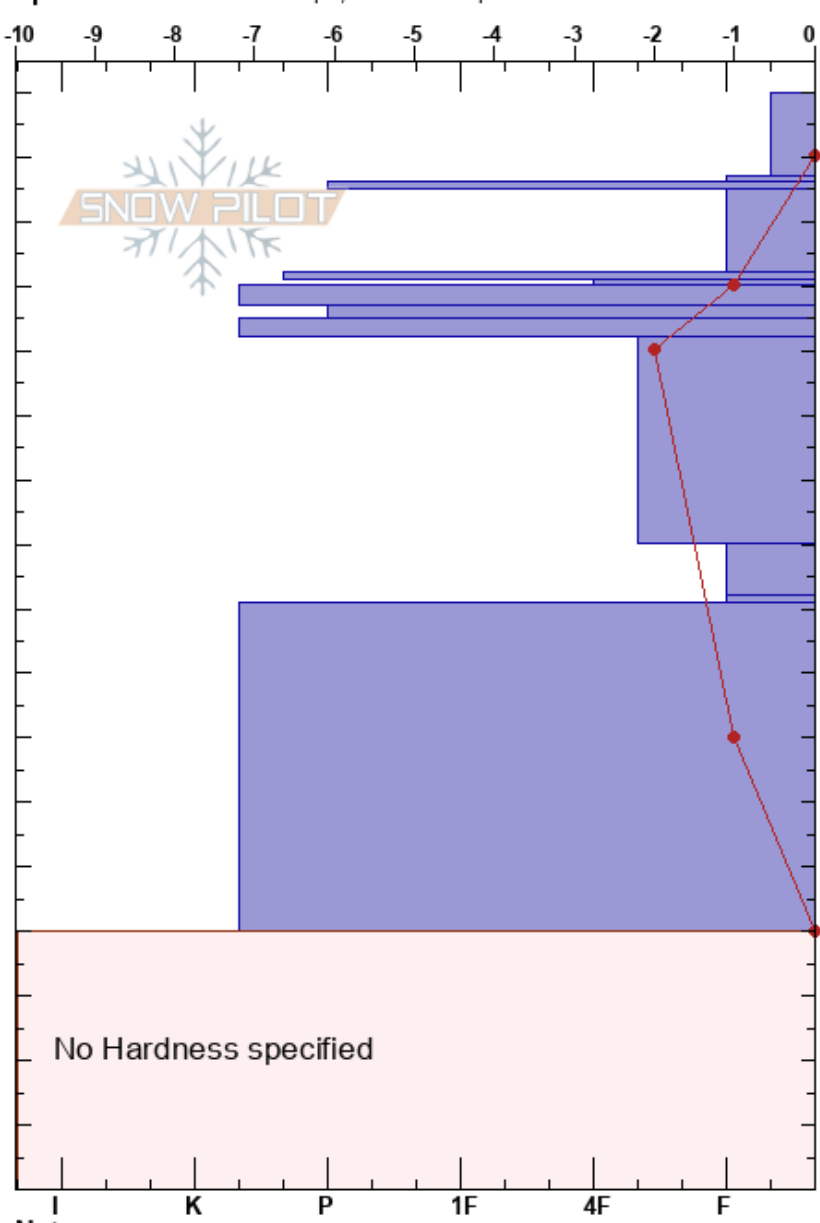

East Ridge
 Silver Valley Area
 ID
 Elevation: 6027 ft
 Aspect: S
 Specifics: Ski tracks on slope; We skied slope

REID Allen
 02/10/2022 - 1:00pm
 Co-ord: 11T NN 66112 59761
 Slope Angle: 17°
 Wind Loading: no

Stability: Good
 Air Temperature: 7°C
 Sky Cover: CLR
 Precipitation: NO
 Wind: SE Calm

HS:170
 PF:24
 PS:8
 170-157cm:Problematic layer

Height (cm)	Crystal		Moisture	ρ kg/m ³	Stability tests & Layer comments
	Form	Size			
170	○				
160	● (○)				← CT3, Q3 @158cm PC
150	●				
140	■				
135	●				← STE @135cm
130	□ (●)				
120	■				
110	●				
100	●				
92	□ (●)				← STM @92cm
65	●				
40					← ECTX