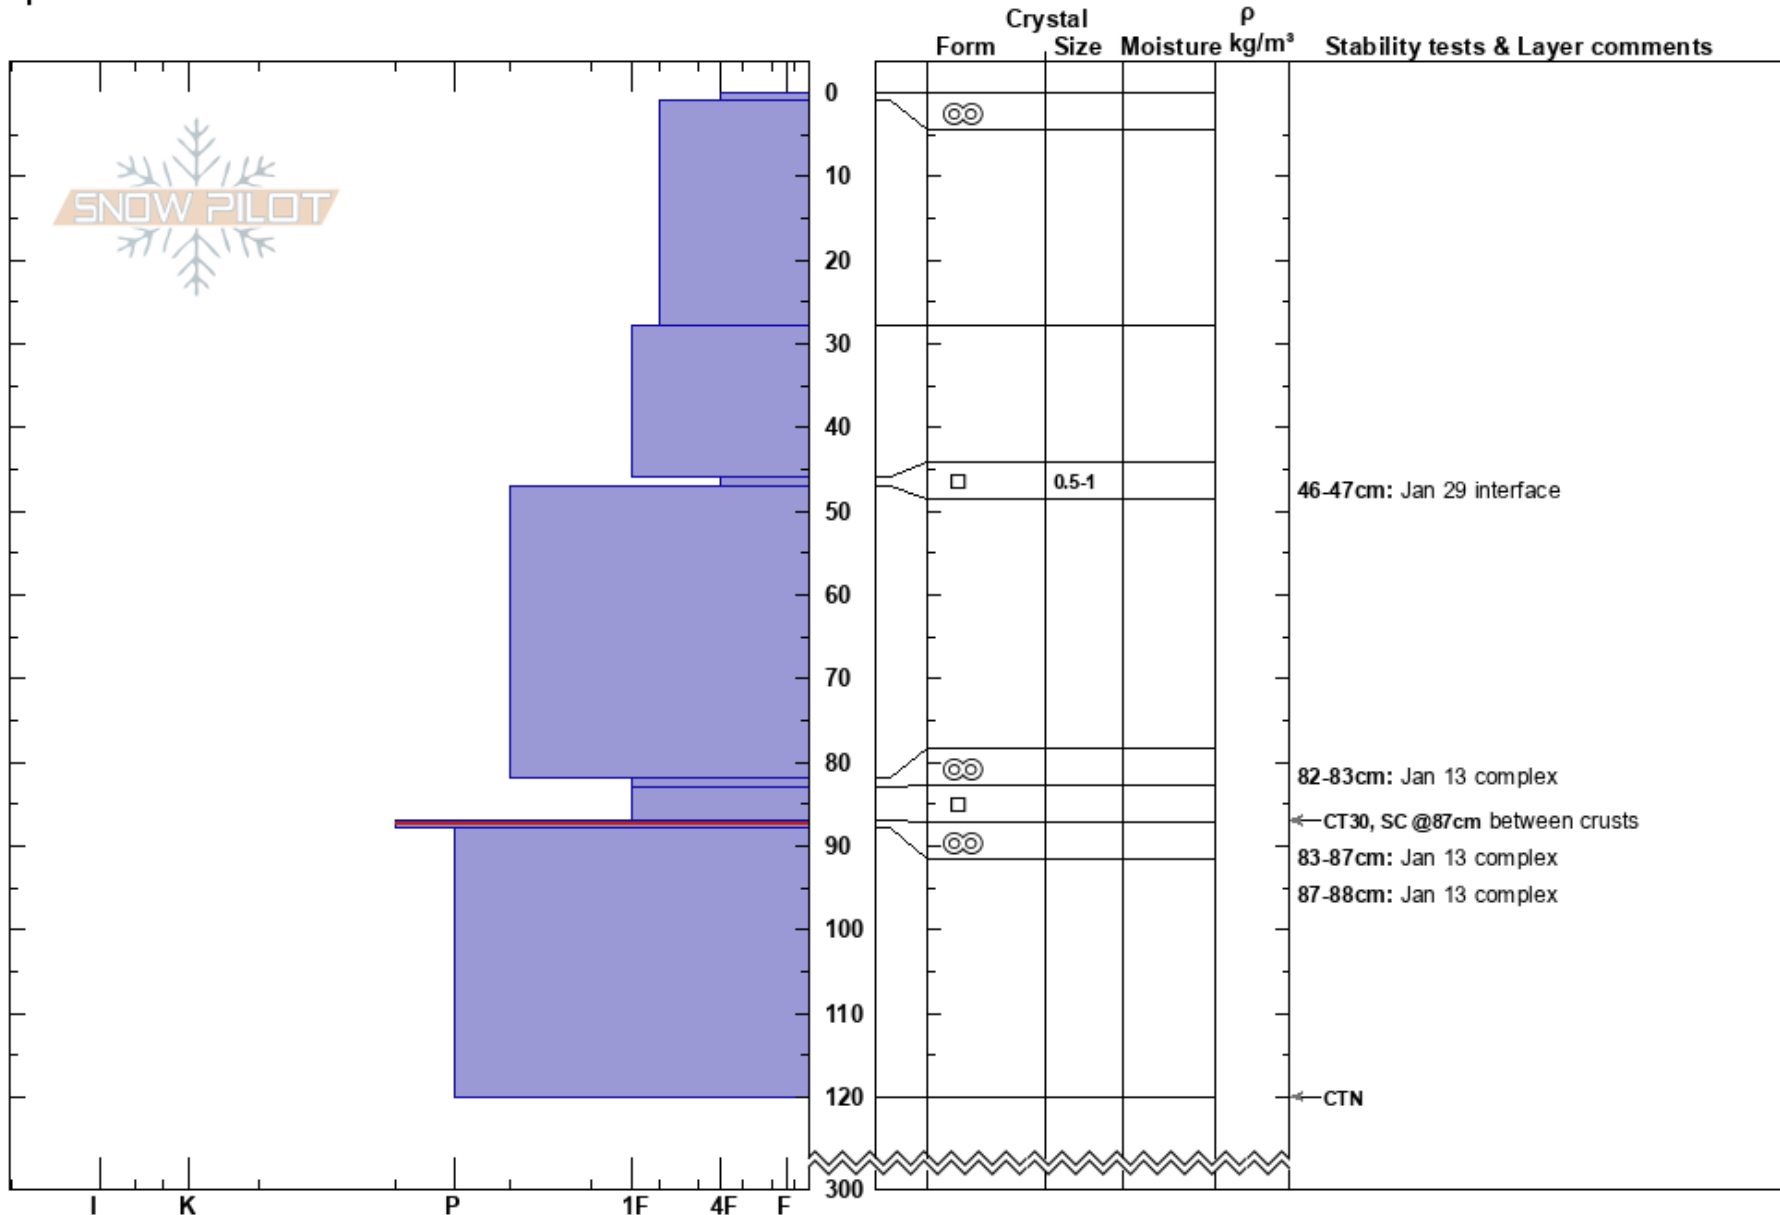

Snake Tongue R Ent.
 Monashee
 BC
Elevation: 1983 m
Aspect: SE
Specifics:

Monashee Powder
 10/02/2022 - 09:10
Co-ord: 11U 401426W 5617607N
Slope Angle: 28°
Wind Loading: yes

Stability:
Air Temperature:
Sky Cover: OVC
Precipitation: S-1
Wind: NW Moderate

HS:300
PF:50
 46-47cm: Jan 29 interface
 82-83cm: Jan 13 complex
 83-87cm: Jan 13 complex
 87-88cm: Jan 13 complex
 87-88cm: Problematic layer

Dec 2 crust down 200 cm