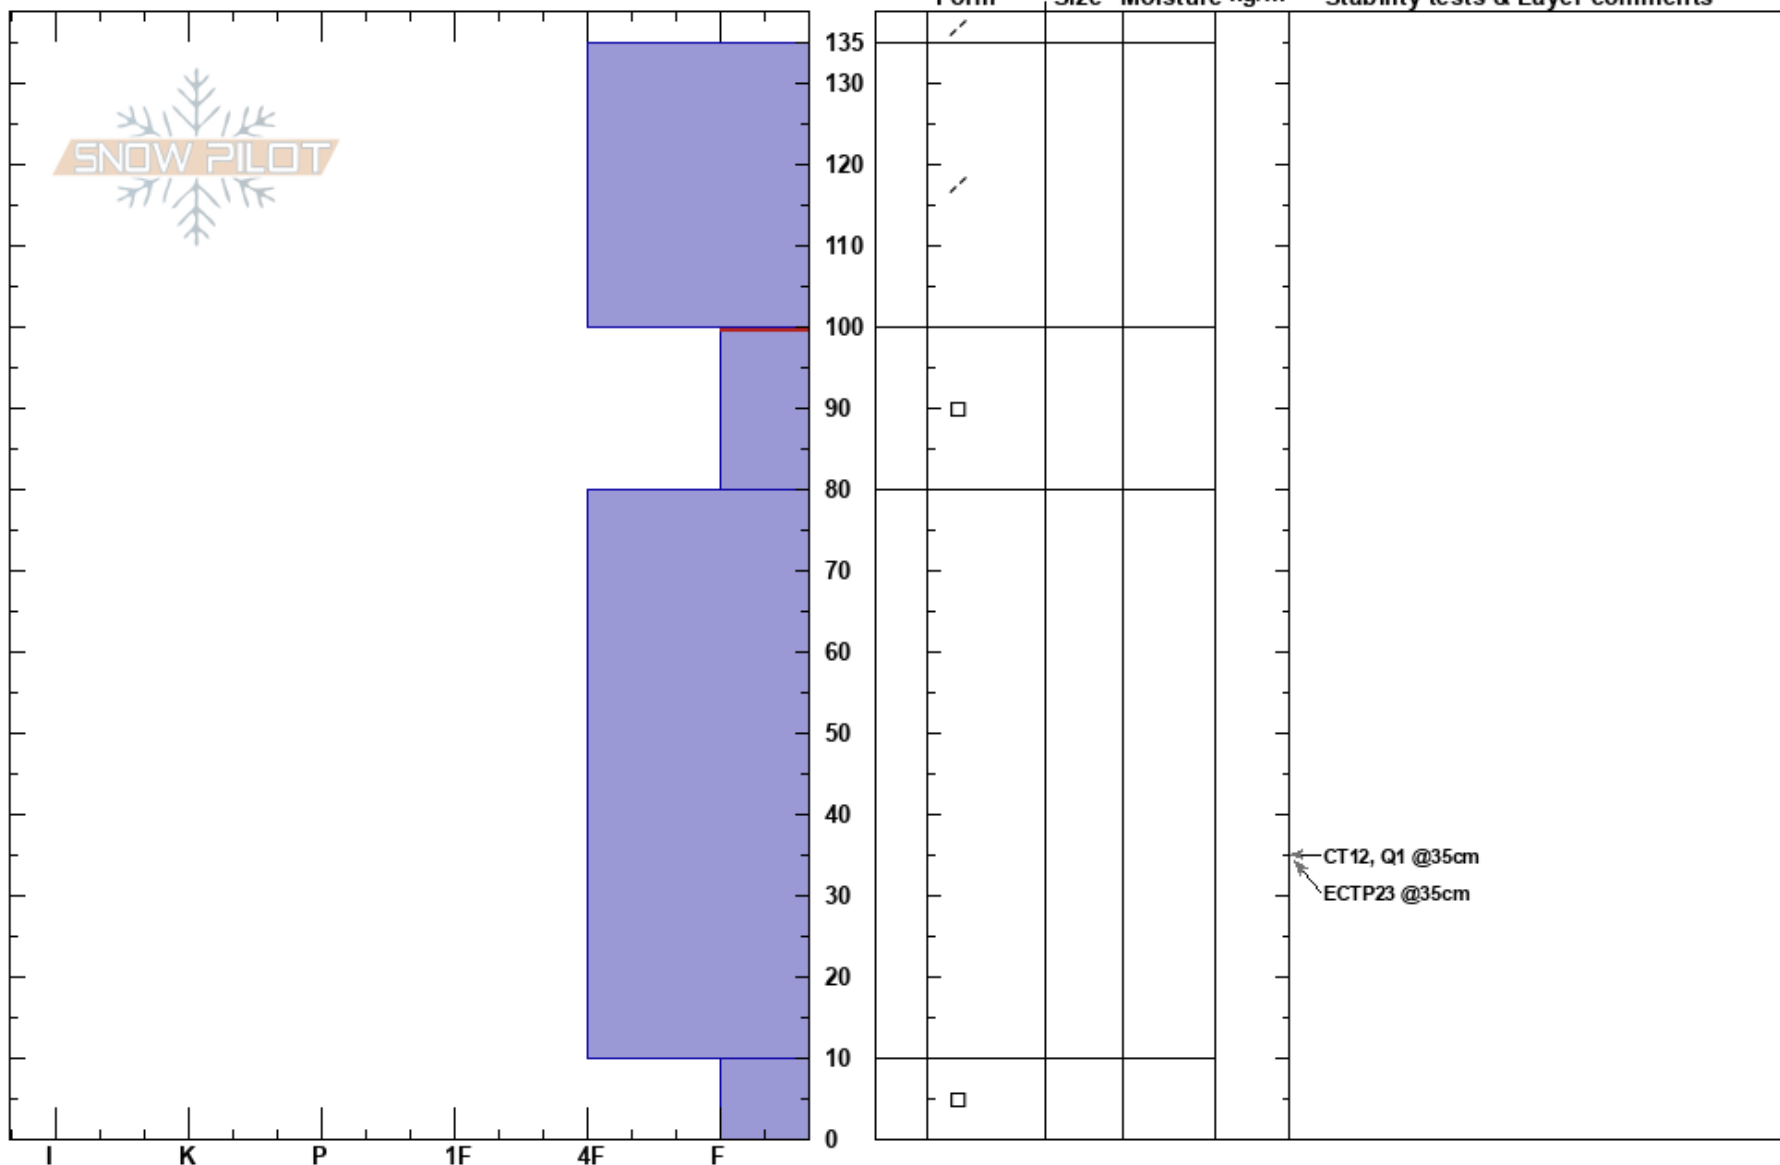

Wolverine
 Chugach Range
 AK
 Elevation: 4984 ft
 Aspect:
 Specifics: We skied slope

Jimmy Tart
 02/10/2022 - 2:00pm
 Co-ord: 06V 501465W 6833581N
 Slope Angle: 90°
 Wind Loading:

Stability:
 Air Temperature:
 Sky Cover:
 Precipitation:
 Wind:

HS:135
 Layer Notes:
 100-80cm:Problematic layer

Notes: