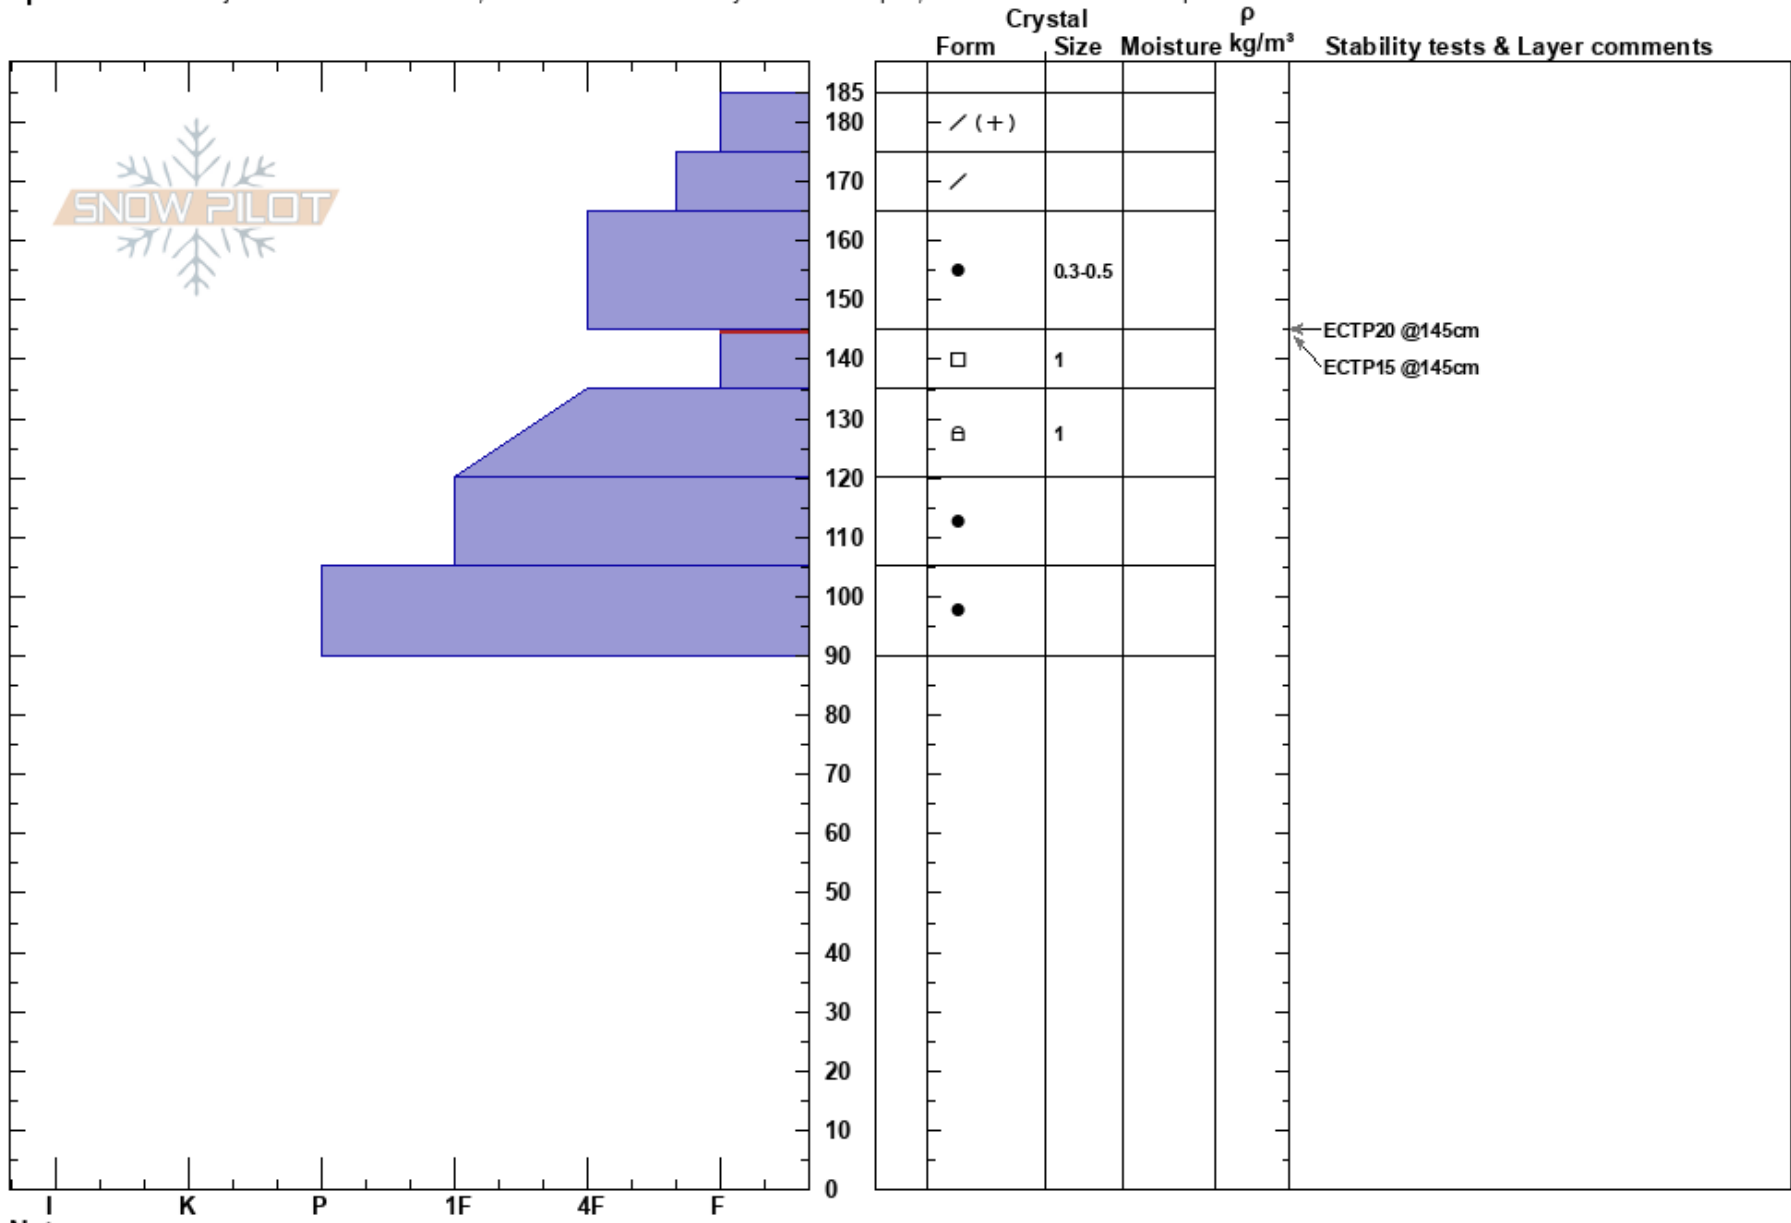

SW Sheep Avalanche
 Cooke City
 MT
 Elevation: 9759 ft
 Aspect: 220°

Alex Marienthal
 02/07/2022 - 12:40pm
 Co-ord: 45.06766N, -109.93215W
 Slope Angle: 25°
 Wind Loading: no

Stability: Poor
 Air Temperature:
 Sky Cover: FEW
 Precipitation: NO
 Wind: Calm
 HS: 185
 Layer Notes:
 145-135cm: Problematic layer

Specifics: Pit is adjacent to avalanche: flank; Recent avalanche activity on similar slopes; Snowmobile tracks on slope

Notes: