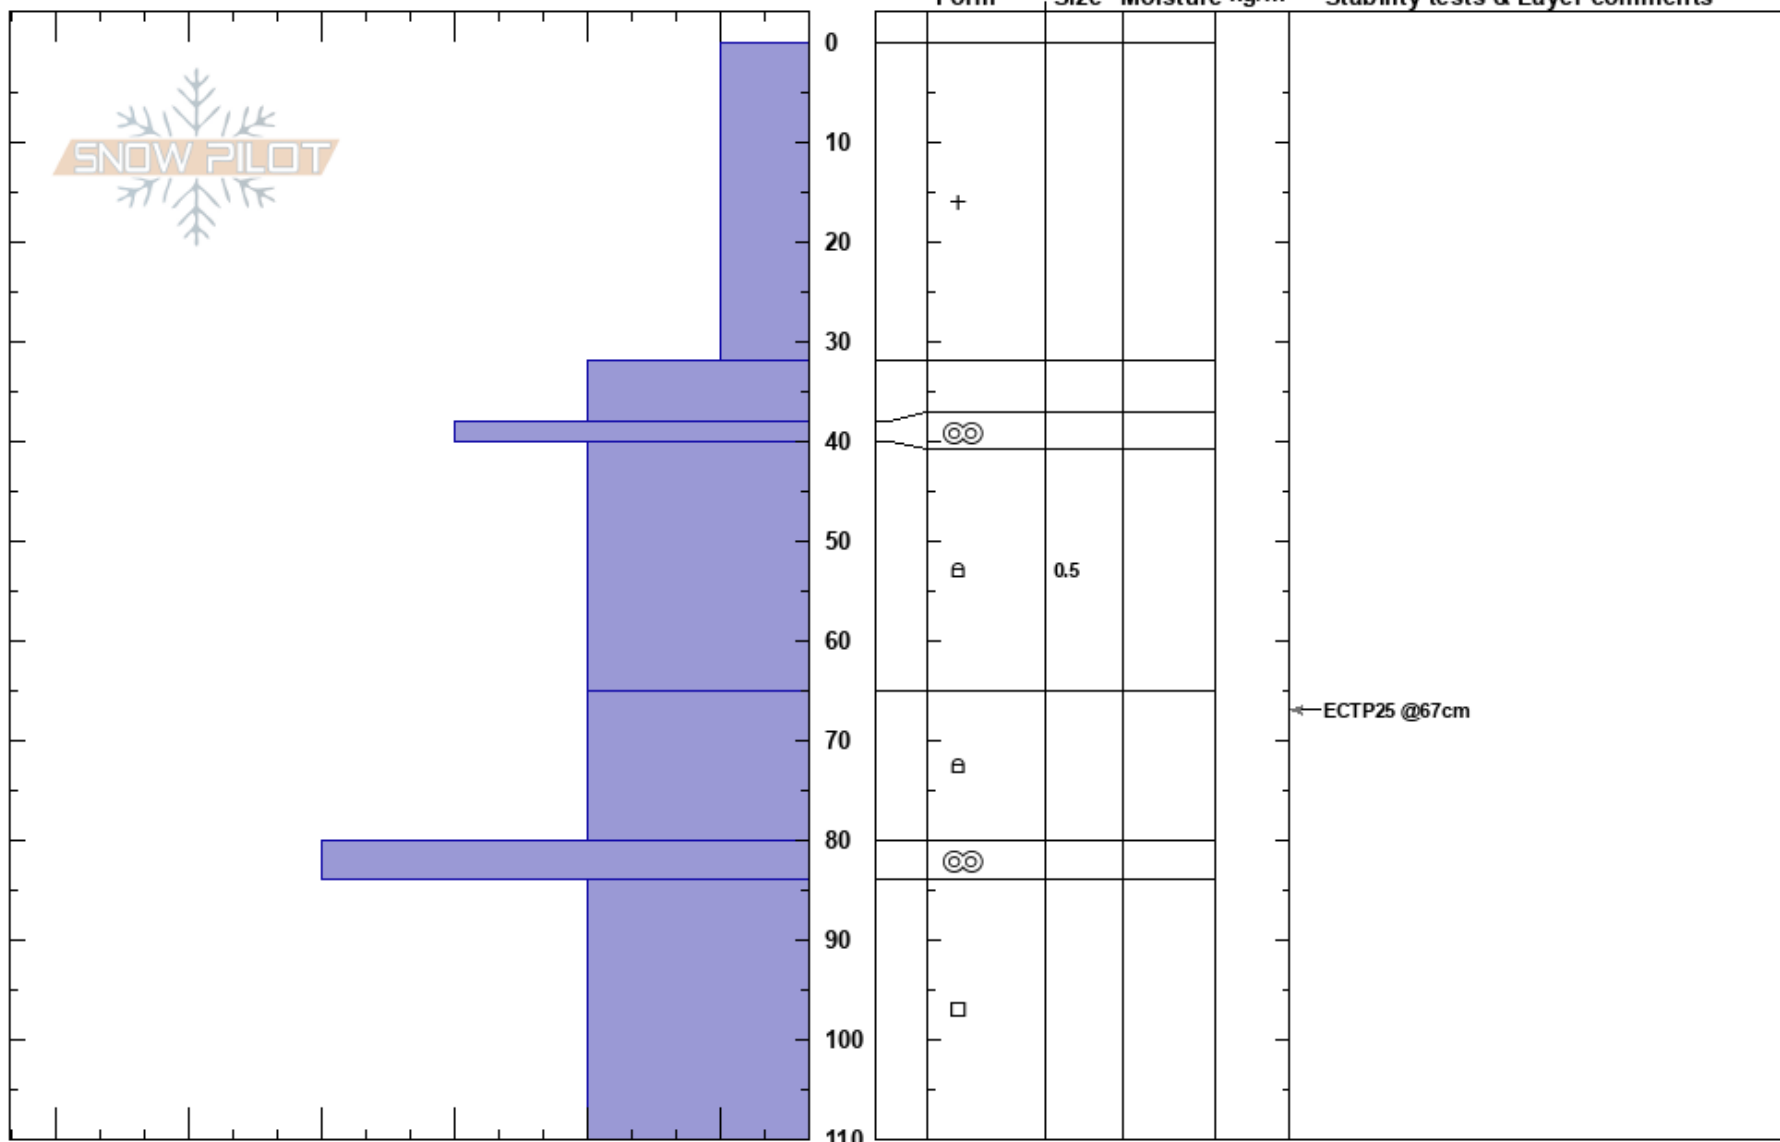

MramornayaESE2050  
 Arkhyz  
 Russia  
**Elevation:** 2057 m  
**Aspect:** E  
**Specifics:**

Ivan Zolotov  
 10/02/2022 - 12:45  
**Co-ord:** 43.57544N, 41.13569E  
**Slope Angle:** 30°  
**Wind Loading:** no

**Stability:**  
**Air Temperature:**  
**Sky Cover:** FEW  
**Precipitation:** NO  
**Wind:** Calm

**HS:**110

**Layer Notes:**

**Notes:**