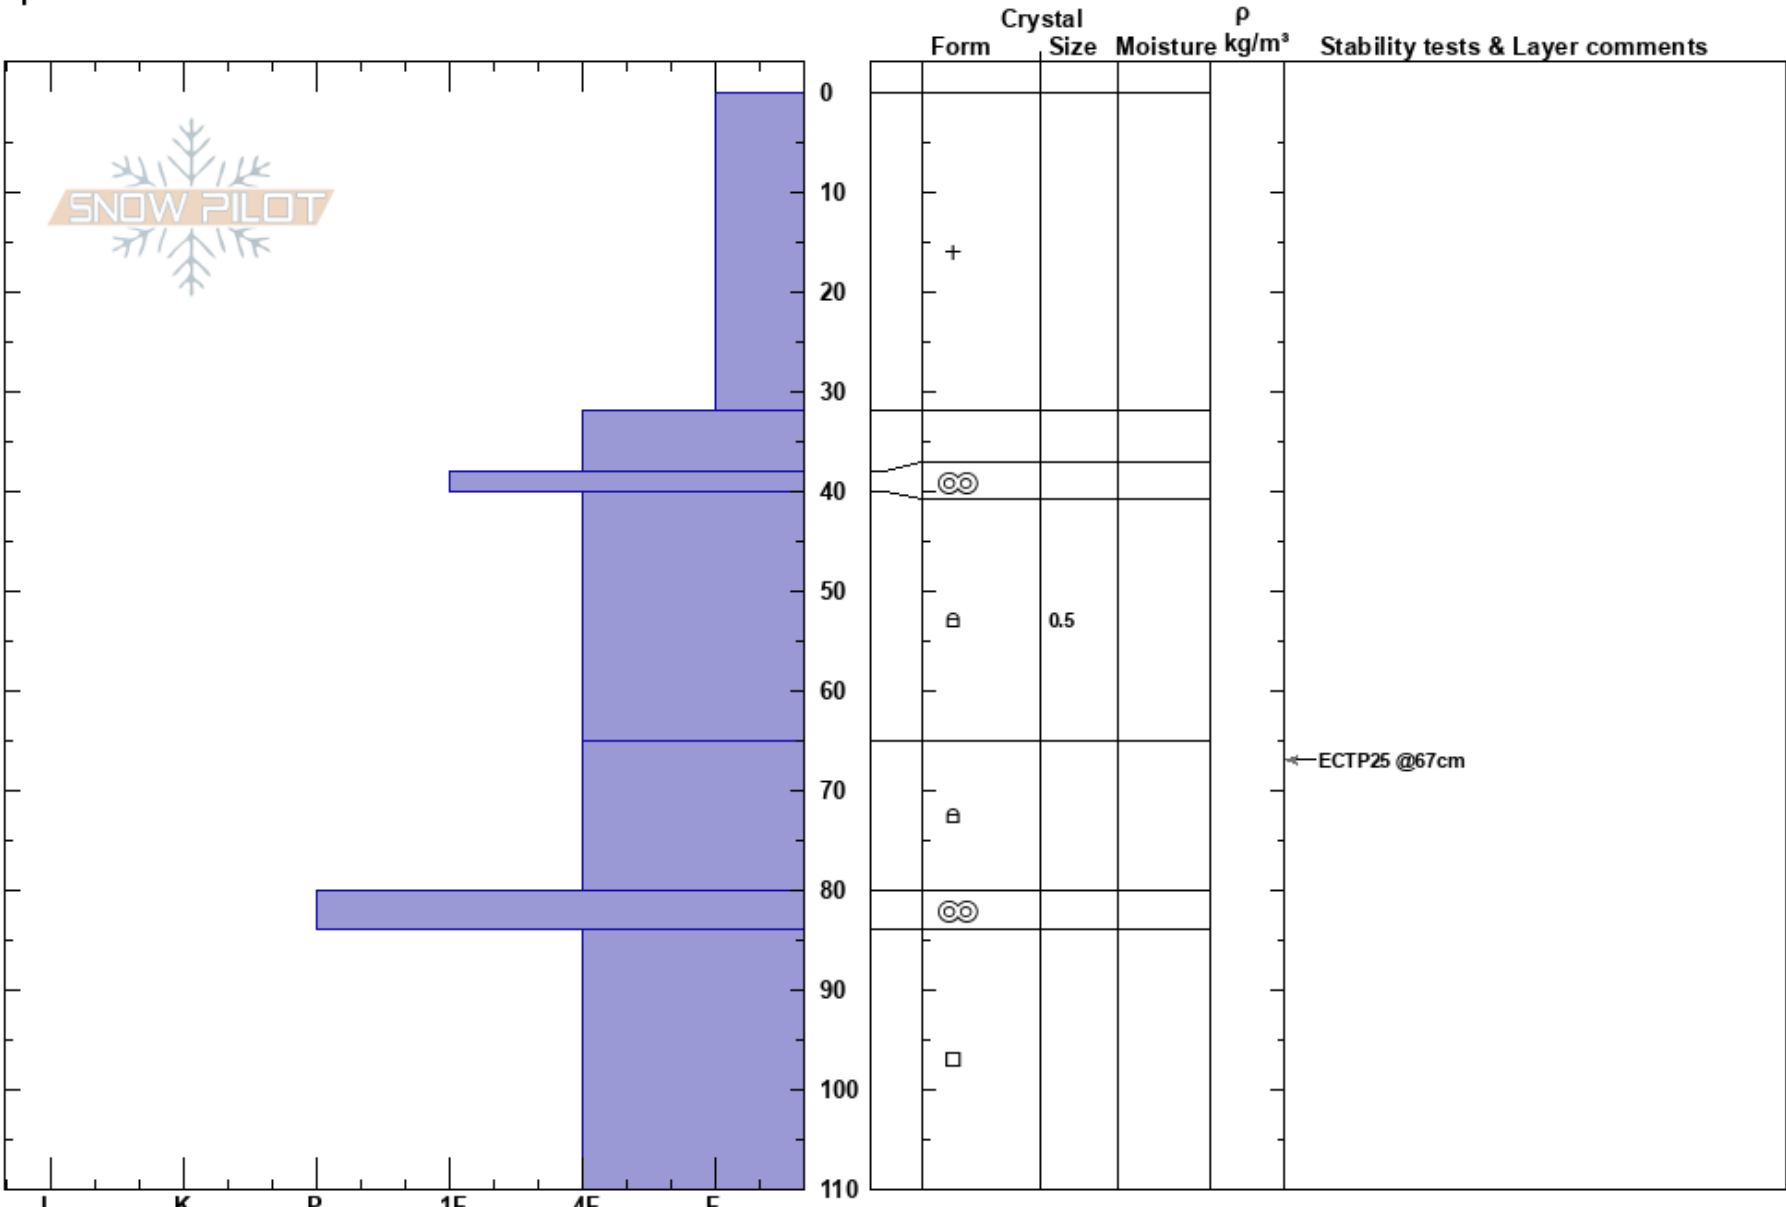

MramornayaESE2050
 Arkhyz
 Russia
Elevation: 2057 m
Aspect: E
Specifics:

Ivan Zolotov
 10/02/2022 - 12:45
Co-ord: 43.57544N, 41.13569E
Slope Angle: 30°
Wind Loading: no

Stability:
Air Temperature:
Sky Cover: FEW
Precipitation: NO
Wind: Calm

HS:110 **Layer Notes:**

Notes: