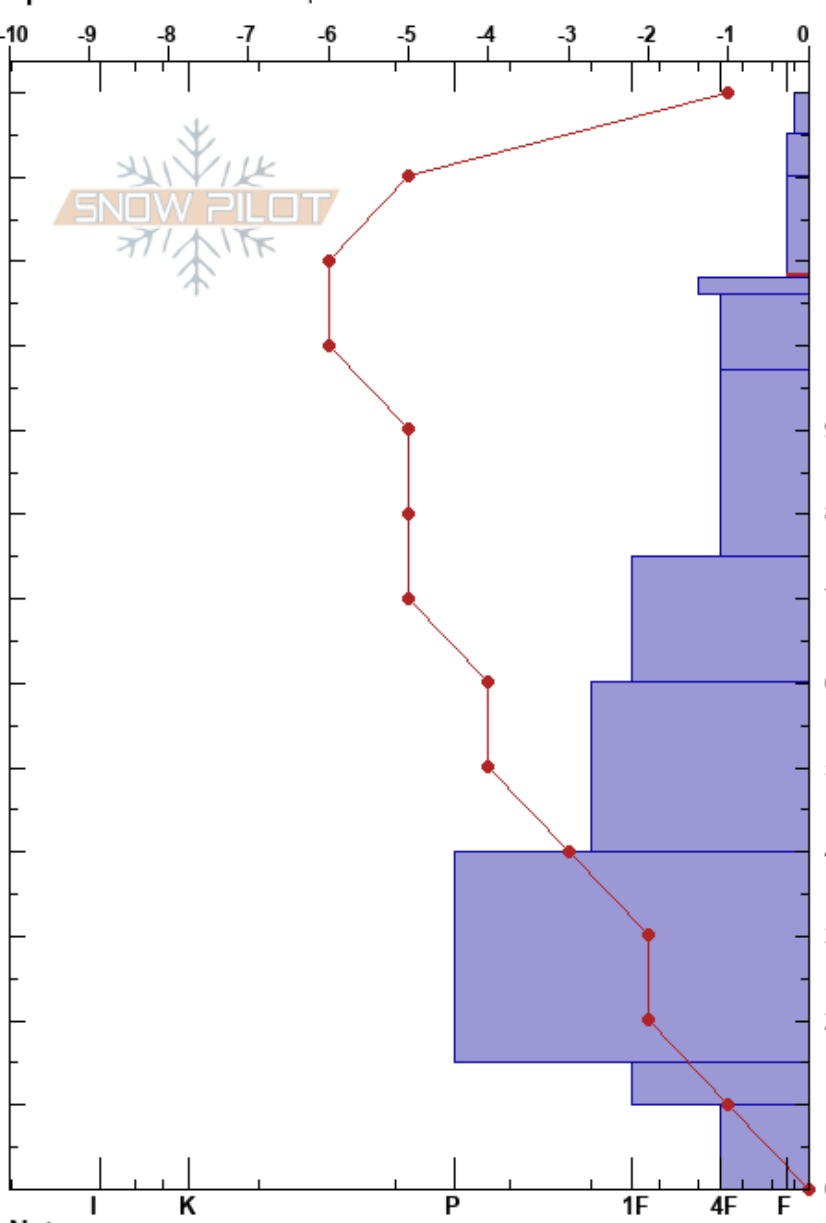

Devils Gultch AAIPro 1
 Teton Range
 WY
Elevation: 7785 ft
Aspect: NE
Specifics: Ski tracks on slope

skylr Penna-Couttentye
 02/09/2022 - 11:30am
Co-ord: 43.49179N, -110.94725W
Slope Angle: 26°
Wind Loading: no

Stability: Very Good **HS:** 130 **Layer Notes:**
Air Temperature: -1°C **PF:** 35 **120-108cm:** Problematic layer
Sky Cover: BKN **PS:** 15
Precipitation: NO
Wind: NE Light Breeze

Depth (cm)	Crystal		Moisture	ρ kg/m ³	Stability tests & Layer comments
	Form	Size			
130	/	1			
	/	0.5-1			
120	☐	0.5			← CT2, BRK @125cm
	☐ (⊖)	0.5(0.3)			
110	○	0.3-0.5			← ECTN22 @108cm
	⊖	1			← CT17, BRK @105cm
100	⊖	0.5-1			
90					
80					
70	●	0.5			
60					
50	●	0.5			
40					
30	●	0.3			
20					
10	☐	1			
0	☐	1-1.5			

Notes: In a drainage bottom RH felt higher then at midslope and peak of Mt Glory.