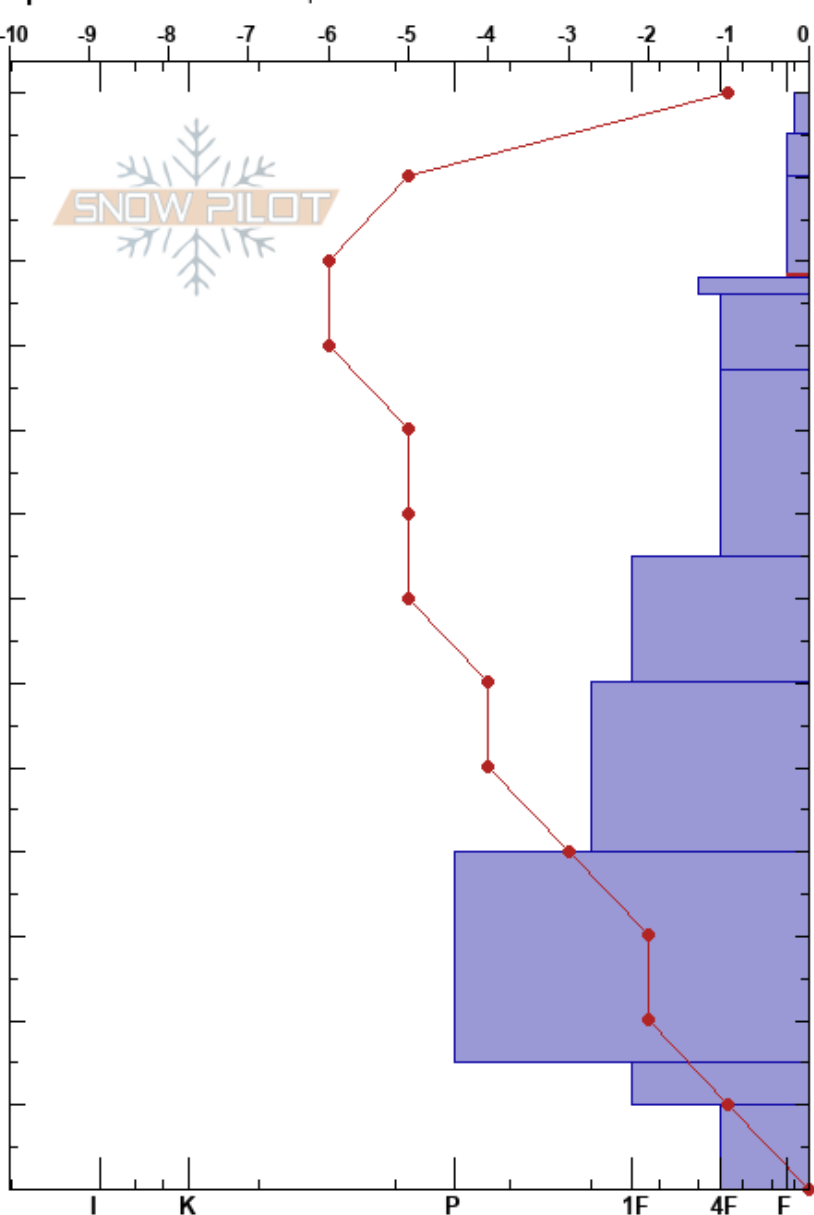

Devils Gultch AAIPro 1
 Teton Range
 WY
Elevation: 7785 ft
Aspect: NE
Specifics: Ski tracks on slope

skylr Penna-Couttenye
 02/09/2022 - 11:30am
Co-ord: 43.49179N, -110.94725W
Slope Angle: 26°
Wind Loading: no

Stability: Very Good **HS:** 130 **Layer Notes:**
Air Temperature: -1°C **PF:** 35 **120-108cm:** Problematic layer
Sky Cover: BKN **PS:** 15
Precipitation: NO
Wind: NE Light Breeze

| Height (cm) | Crystal | | Moisture | ρ kg/m ³ | Stability tests & Layer comments |
|-------------|---------|----------|----------|-----------------------------|----------------------------------|
| | Form | Size | | | |
| 130 | / | 1 | | | |
| | / | 0.5-1 | | | |
| 120 | ☐ | 0.5 | | | ← CT2, BRK @125cm |
| | ☐ (⊖) | 0.5(0.3) | | | |
| 110 | ○ | 0.3-0.5 | | | ← ECTN22 @108cm |
| | ⊖ | 1 | | | ← CT17, BRK @105cm |
| 100 | ⊖ | 0.5-1 | | | |
| 90 | | | | | |
| 80 | | | | | |
| 70 | ● | 0.5 | | | |
| 60 | | | | | |
| 50 | ● | 0.5 | | | |
| 40 | | | | | |
| 30 | ● | 0.3 | | | |
| 20 | | | | | |
| 10 | ☐ | 1 | | | |
| 0 | ☐ | 1-1.5 | | | |

Notes: In a drainage bottom RH felt higher then at midslope and peak of Mt Glory.