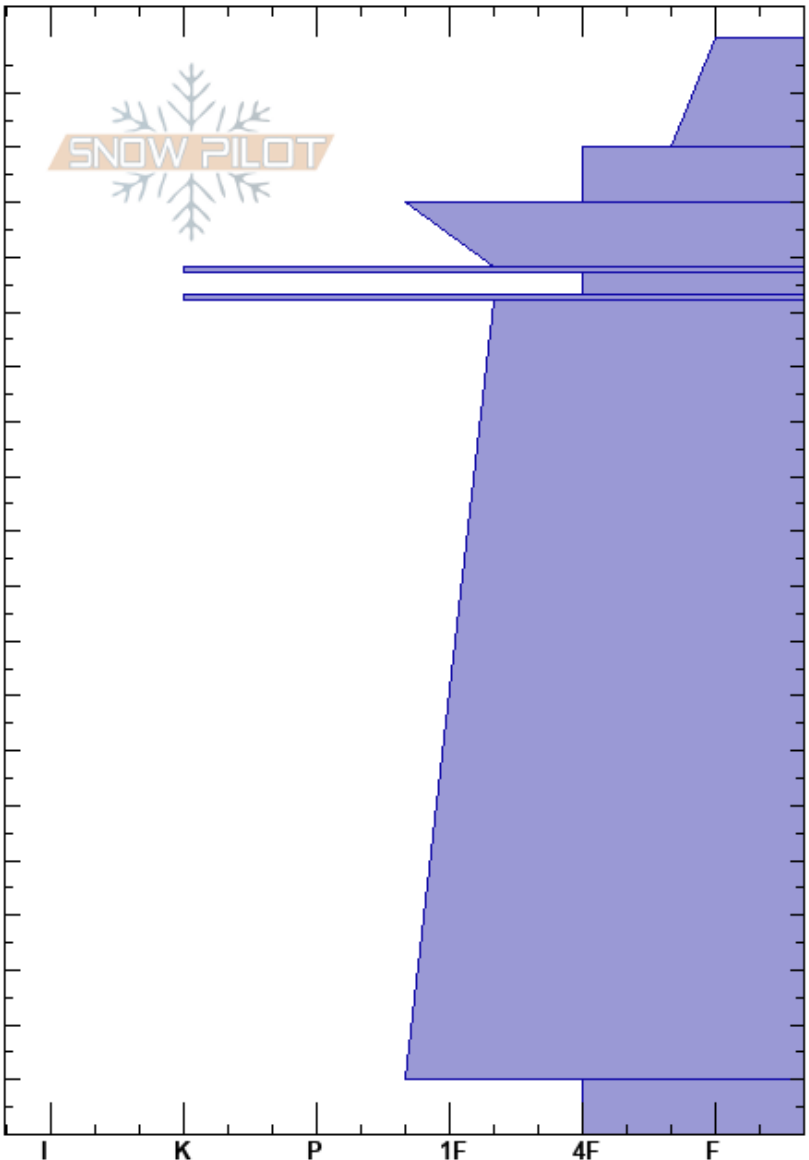

Lodge Pole  
 Swan Range  
 MT  
 Elevation: 6395 ft  
 Aspect: 45°  
 Specifics:

Ryan Sorenson  
 02/09/2022 - 2:00pm  
 Co-ord: 47.22447N, -113.21840W  
 Slope Angle: 34°  
 Wind Loading: previous

Stability:  
 Air Temperature: 3°C  
 Sky Cover: BKN  
 Precipitation: NO  
 Wind: SW Light Breeze

HS:200  
 PF:40 43-47cm:Problematic layer

Depth (cm)	Crystal		Moisture	$\rho$ kg/m <sup>3</sup>	Stability tests & Layer comments
	Form	Size			
0					
10	.		M		
20	⊕		D-M		
30	.				
40	⊙				
40	⊕	-0.3			← ECTN29 @40cm subtle crack
50	⊙				
60					
70					
80					
90					
100					
110					
120	•				
130					
140					
150					
160					
170					
180					
190					
200	□	-0.5			