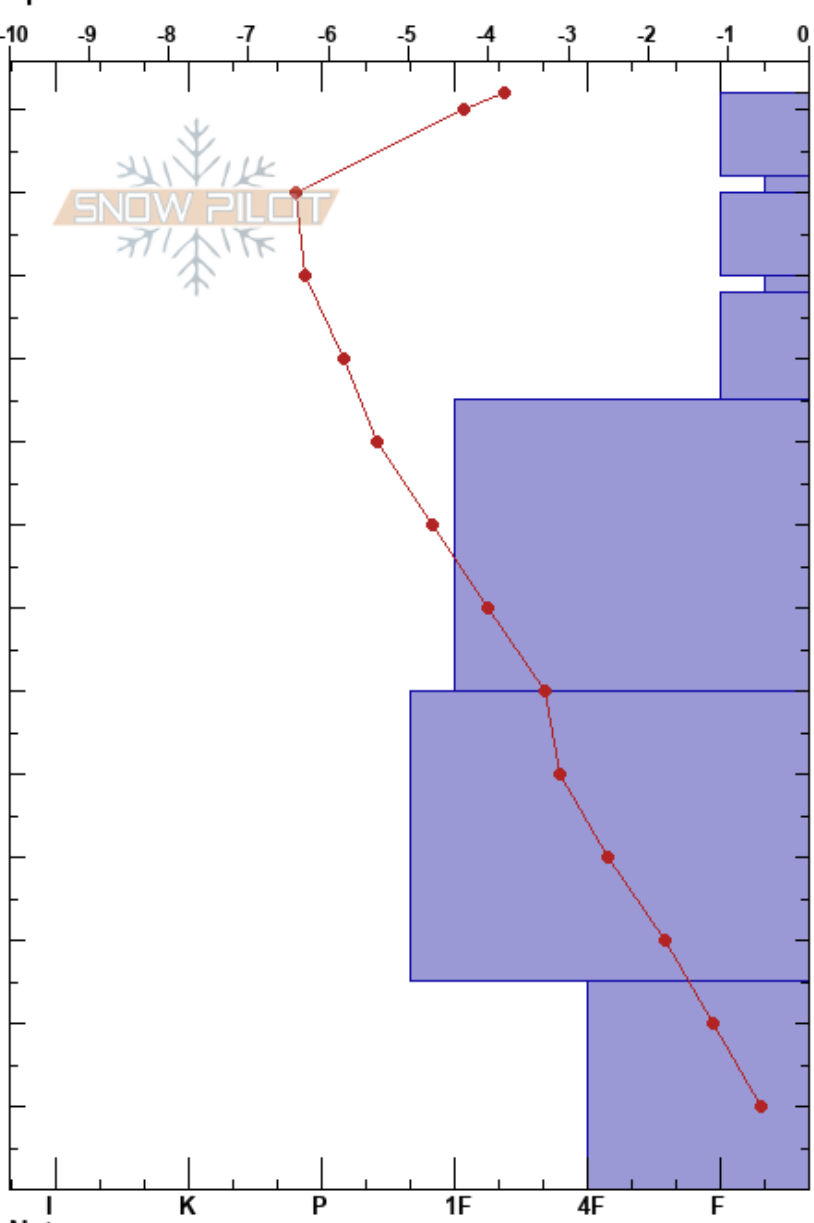

Bacon Rind  
 Madison Range-S  
 MT  
 Elevation: 8730 ft  
 Aspect: 60°  
 Specifics:

Erika Birkeland  
 02/09/2022 - 11:30am  
 Co-ord: 44.96889N, -111.09566W  
 Slope Angle: 21°  
 Wind Loading: no

Stability:  
 Air Temperature: -6.1°C PF:50  
 Sky Cover: OVC  
 Precipitation: S-1  
 Wind: Calm

HS:132  
 Layer Notes:

Depth (cm)	Crystal		Moisture	$\rho$ kg/m <sup>3</sup>	Stability tests & Layer comments
	Form	Size			
132	/	0.5-1			
120	∇	6-10			← ECTN9 @120cm went 75-80cm ← CT6, Q1 @120cm
110	∇	10-15			← ECTN15 @108cm ← CT10, Q1 @108cm
100	⊠	1-1.5			
90					
80	⊖	1.5-2			
70					
60					
50	⊖	1.5-2			
40					
30					
20	∧(O)	3-4			
10					
0					