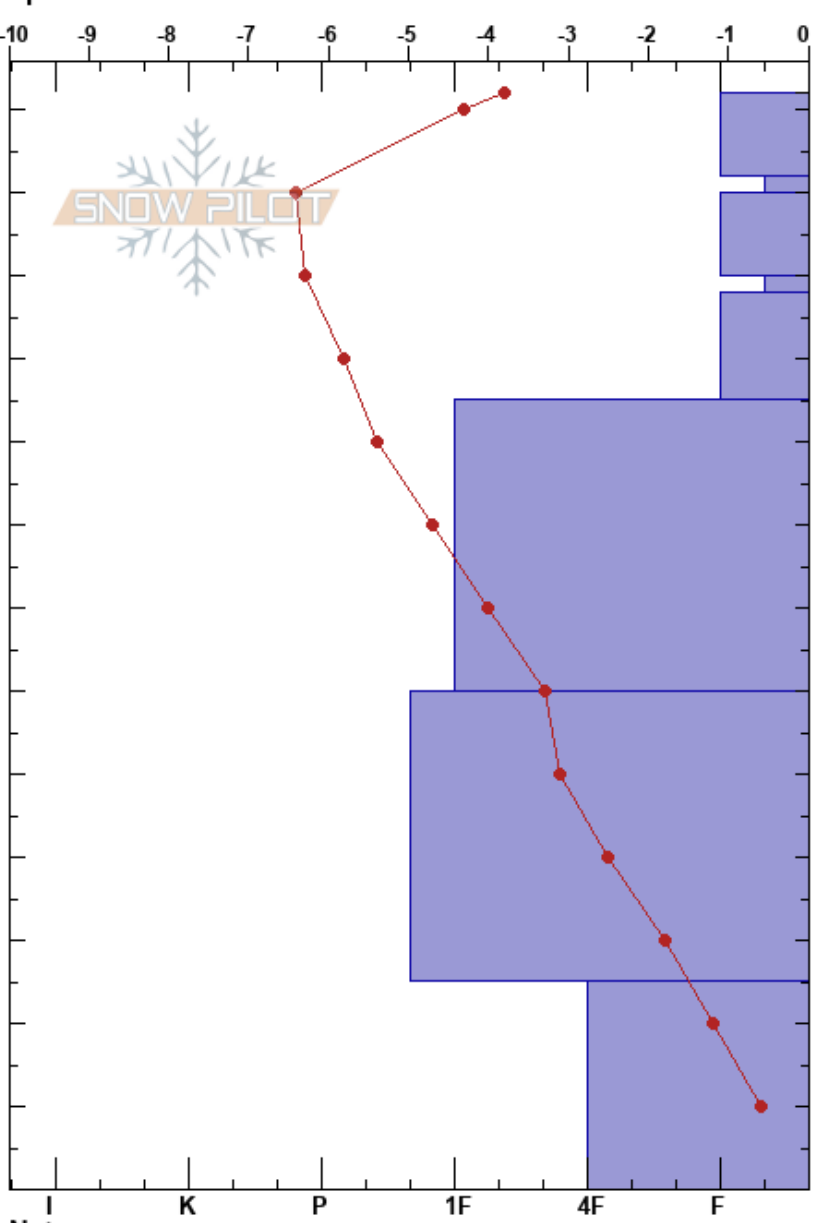

Bacon Rind
 Madison Range-S
 MT
 Elevation: 8730 ft
 Aspect: 60°
 Specifics:

Erika Birkeland
 02/09/2022 - 11:30am
 Co-ord: 44.96889N, -111.09566W
 Slope Angle: 21°
 Wind Loading: no

Stability:
 Air Temperature: -6.1°C PF:50
 Sky Cover: OVC
 Precipitation: S-1
 Wind: Calm

HS:132
 Layer Notes:

Depth (cm)	Crystal		Moisture	ρ kg/m ³	Stability tests & Layer comments
	Form	Size			
132	/	0.5-1			
120	∇	6-10			← ECTN9 @120cm went 75-80cm ← CT6, Q1 @120cm
110	∇	10-15			← ECTN15 @108cm ← CT10, Q1 @108cm
100	⊠	1-1.5			
90					
80	⊖	1.5-2			
70					
60					
50	⊖	1.5-2			
40					
30					
20	∧(O)	3-4			
10					
0					