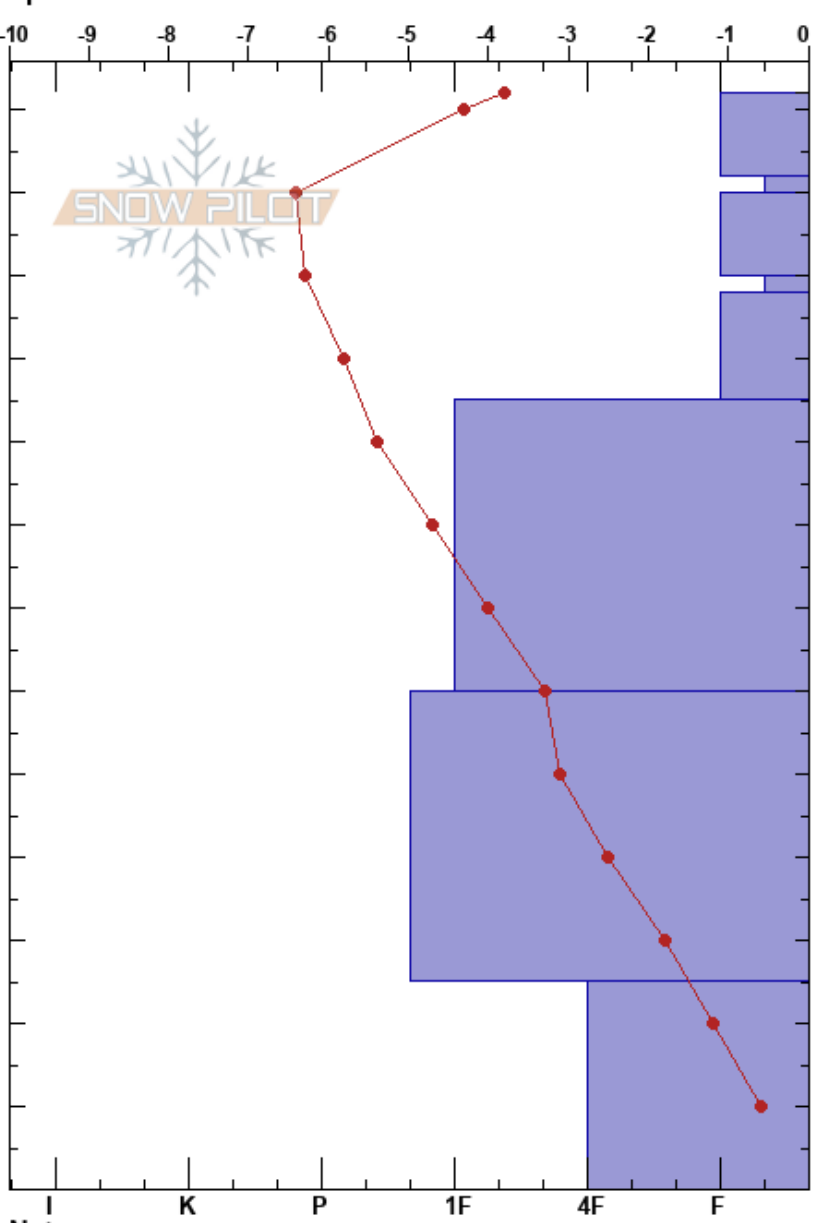

Bacon Rind
 Madison Range-S
 MT
 Elevation: 8730 ft
 Aspect: 60°
 Specifics:

Erika Birkeland
 02/09/2022 - 11:30am
 Co-ord: 44.96889N, -111.09566W
 Slope Angle: 21°
 Wind Loading: no

Stability:
 Air Temperature: -6.1°C
 Sky Cover: OVC
 Precipitation: S-1
 Wind: Calm

HS:132
 Layer Notes:

Depth (cm)	Crystal		Moisture	ρ kg/m ³	Stability tests & Layer comments
	Form	Size			
132	/	0.5-1			
120	∇	6-10			← ECTN9 @120cm went 75-80cm ← CT6, Q1 @120cm
110	∇	10-15			← ECTN15 @108cm ← CT10, Q1 @108cm
100	⊠	1-1.5			
90					
80	⊖	1.5-2			
70					
60					
50	⊖	1.5-2			
40					
30					
20	∧(○)	3-4			
10					
0					