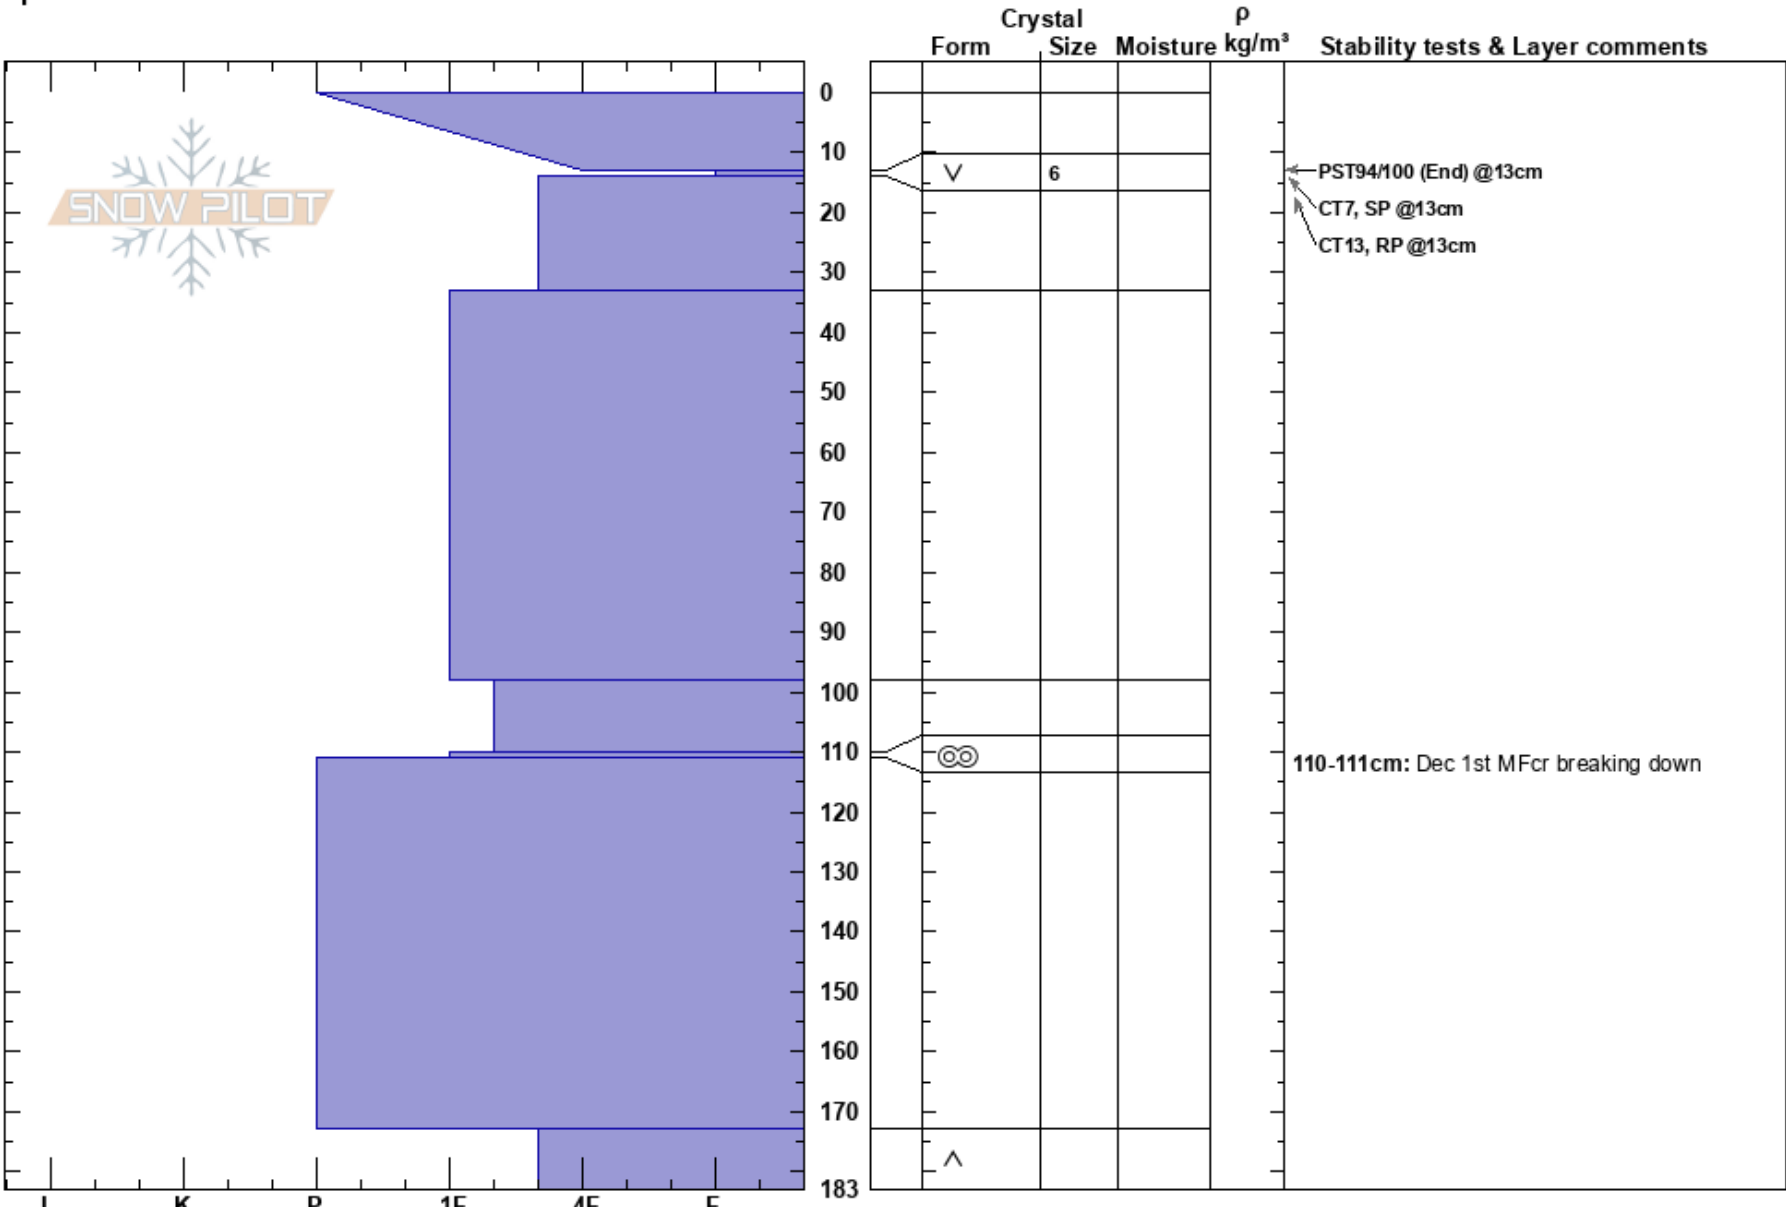

Goldie - West face
 Purcell
 BC
 Elevation: 2430 m
 Aspect: N
 Specifics:

Panorama Avalanche Office
 09/02/2022 - 11:50
 Co-ord:
 Slope Angle: 32°
 Wind Loading:

Stability:
 Air Temperature:
 Sky Cover: FEW
 Precipitation: NO
 Wind: Calm

HS:183
 13-14cm: Jan 30th SH
 110-111cm: Dec 1st MFcr breaking down

Notes: Small lee slope at upper TL.
 DM, BK, GK