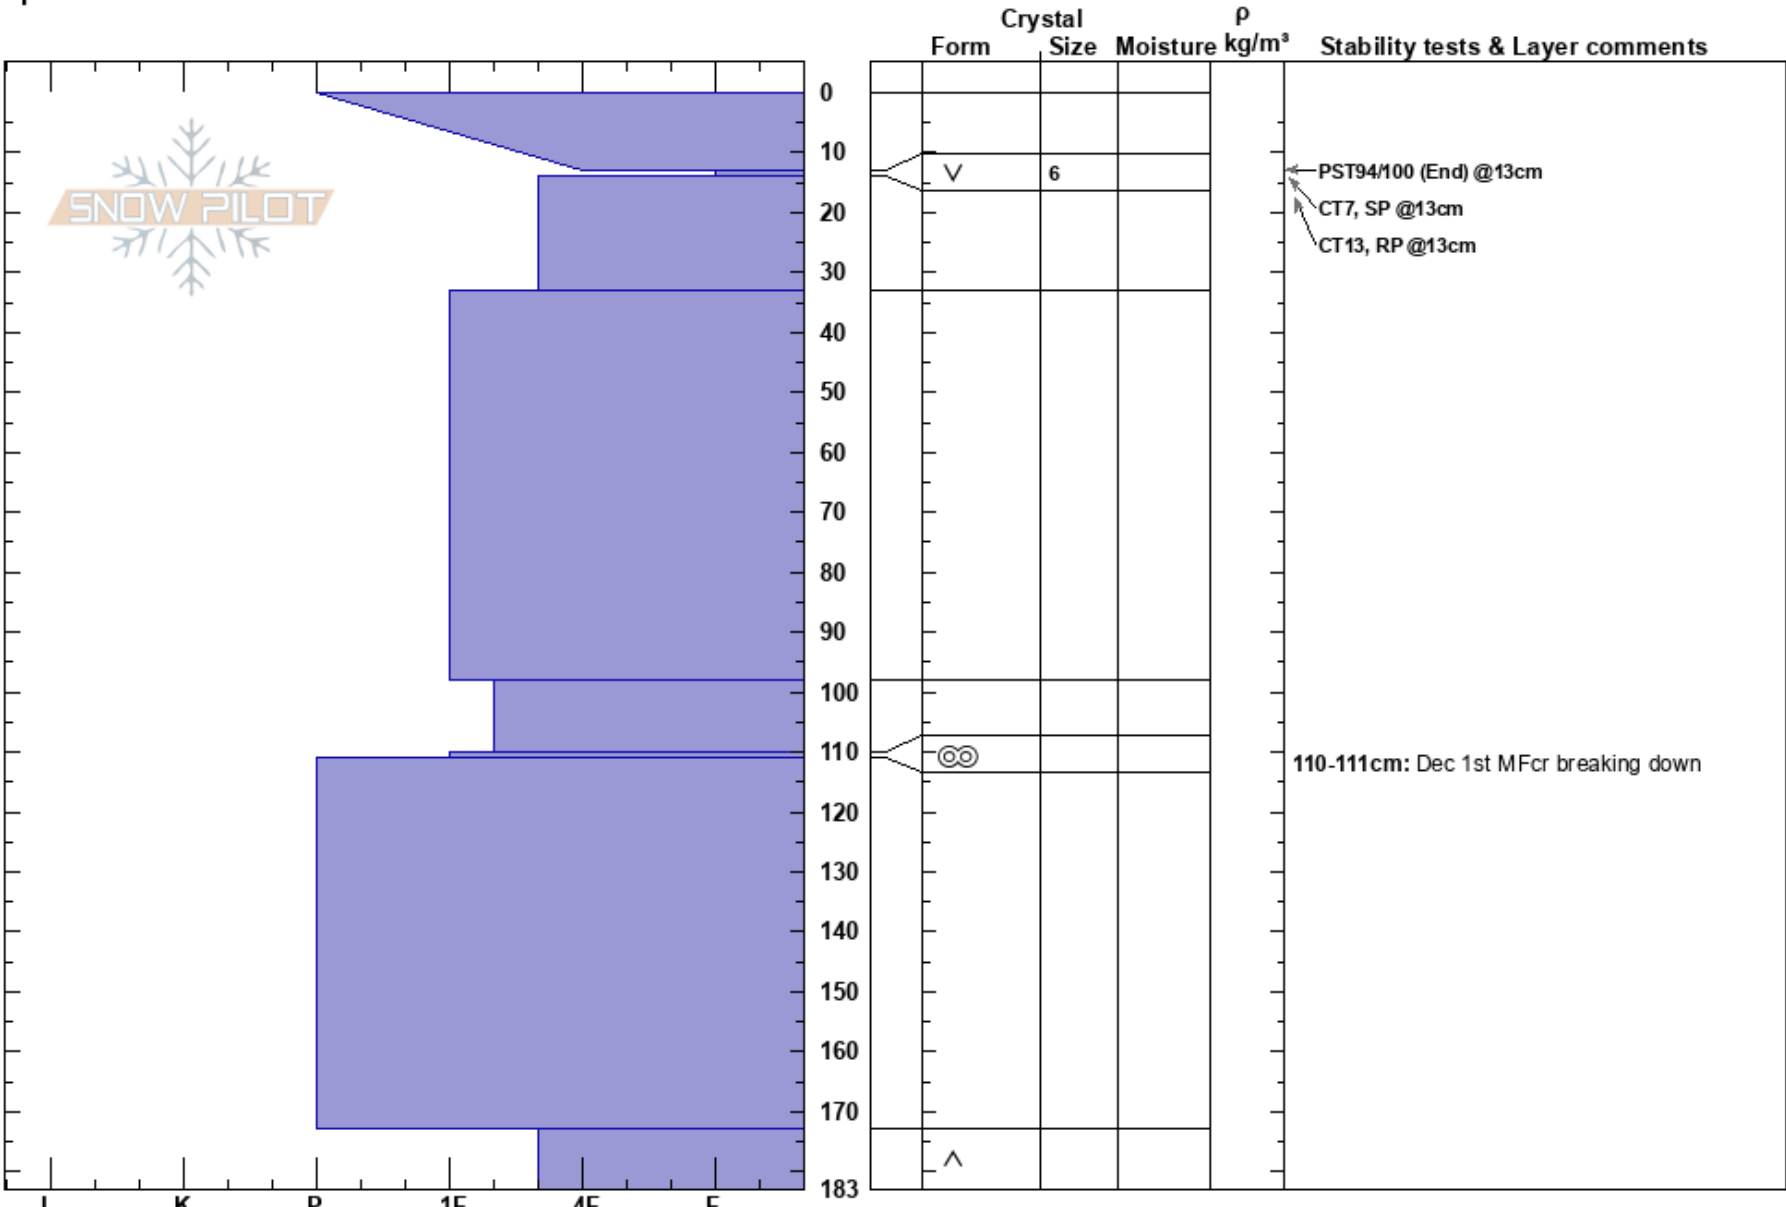

Goldie - West face  
 Purcell  
 BC  
 Elevation: 2430 m  
 Aspect: N  
 Specifics:

Panorama Avalanche Office  
 09/02/2022 - 11:50  
 Co-ord:  
 Slope Angle: 32°  
 Wind Loading:

Stability:  
 Air Temperature:  
 Sky Cover: FEW  
 Precipitation: NO  
 Wind: Calm

HS:183  
 13-14cm: Jan 30th SH  
 110-111cm: Dec 1st MFcr breaking down

Notes: Small lee slope at upper TL.  
 DM, BK, GK