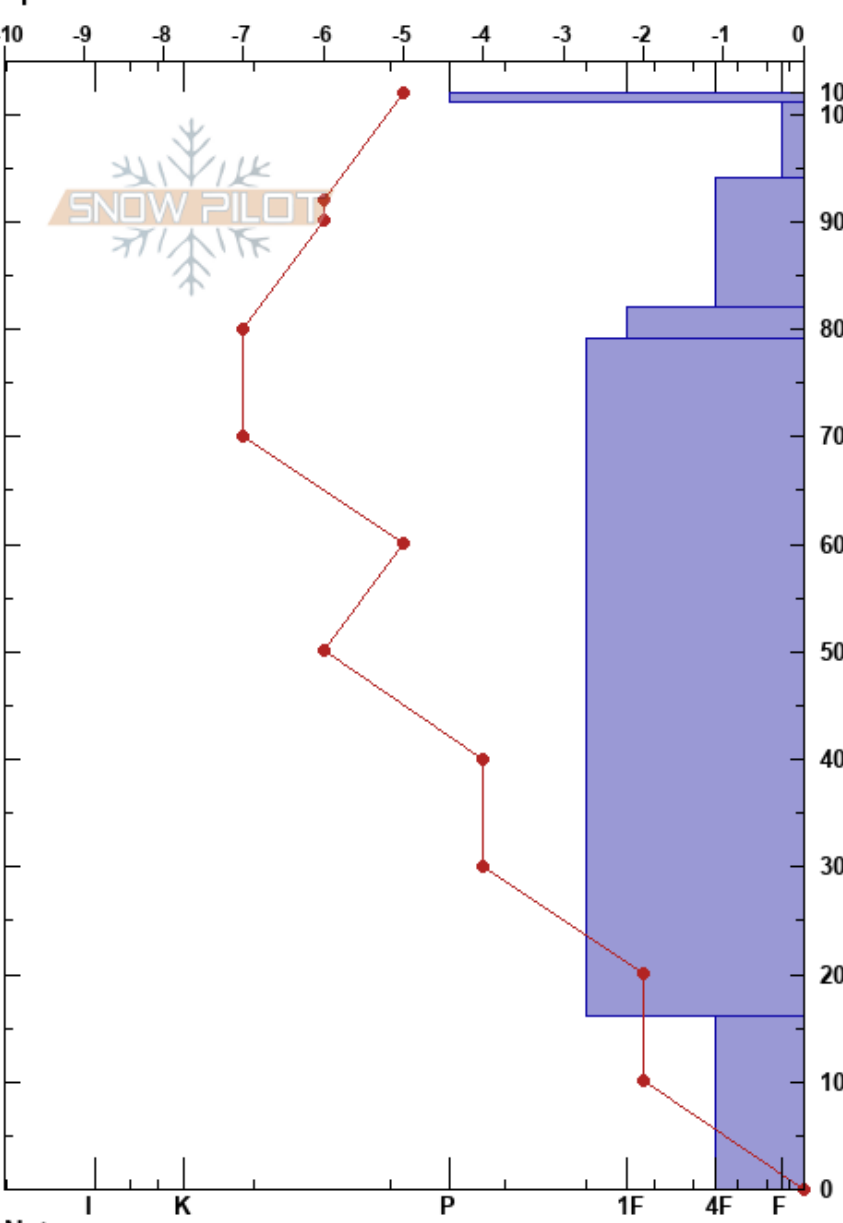

AAI Pro 1 Pit 1
 Teton Range
 WY
 Elevation: 7875 ft
 Aspect: E
 Specifics:

Andrew Contaxis
 02/08/2022 - 1:58pm
 Co-ord: 43.50831N, -110.92587W
 Slope Angle: 20°
 Wind Loading: no

Stability: Very Good
 Air Temperature: 1°C
 Sky Cover: SCT
 Precipitation: NO
 Wind: E Moderate

HS:102
 PF:10
 PS:20
 101-94cm:Problematic layer

Form	Crystal		ρ kg/m ³	Stability tests & Layer comments
	Size	Moisture		
☉☉				
☐	1			←CT3, SC @96cm
☐	1			←CT16, SC @83cm
●	1			
●	0.5			
☐	3			←ECTX

Notes: