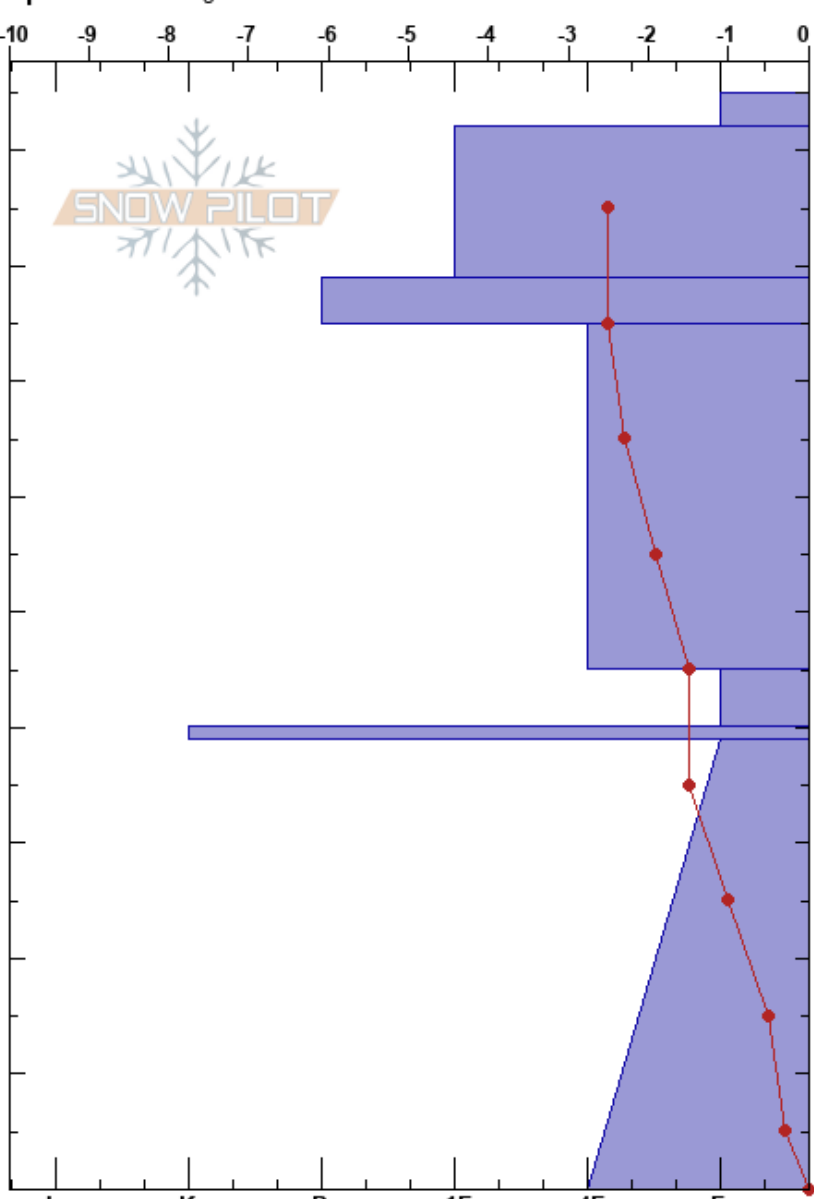

Hurtzwinkles Delight  
 Monashee  
 BC  
 Elevation: 1382 m  
 Aspect: NW  
 Specifics: Pit dug in a Ski Area

Olivier Fecteau  
 08/02/2022 - 10:40  
 Co-ord: 50.38602N, -119.01983E  
 Slope Angle: 30°  
 Wind Loading: yes

Stability: HS:95  
 Air Temperature: -2.2°C PF:35 40-39cm: Problematic layer  
 Sky Cover: OVC  
 Precipitation: S1  
 Wind: SW Light Breeze

Form	Crystal		Moisture	ρ kg/m³	Stability tests & Layer comments
	Size				
+	1.5				
+	1-2		M		
.	0.5-1		D-M		
⊙			D-M		
⊖	1		D		
⊖	2		D		
□ (∧)	3		D-M		← CT16, SC @20cm
					← CT19, BRK @10cm

Notes: Sheltered skier compacted run. Alder and grass at the bottom of the pit. Ice observed @ ground. Layer distribution not uniform due to skier compaction.