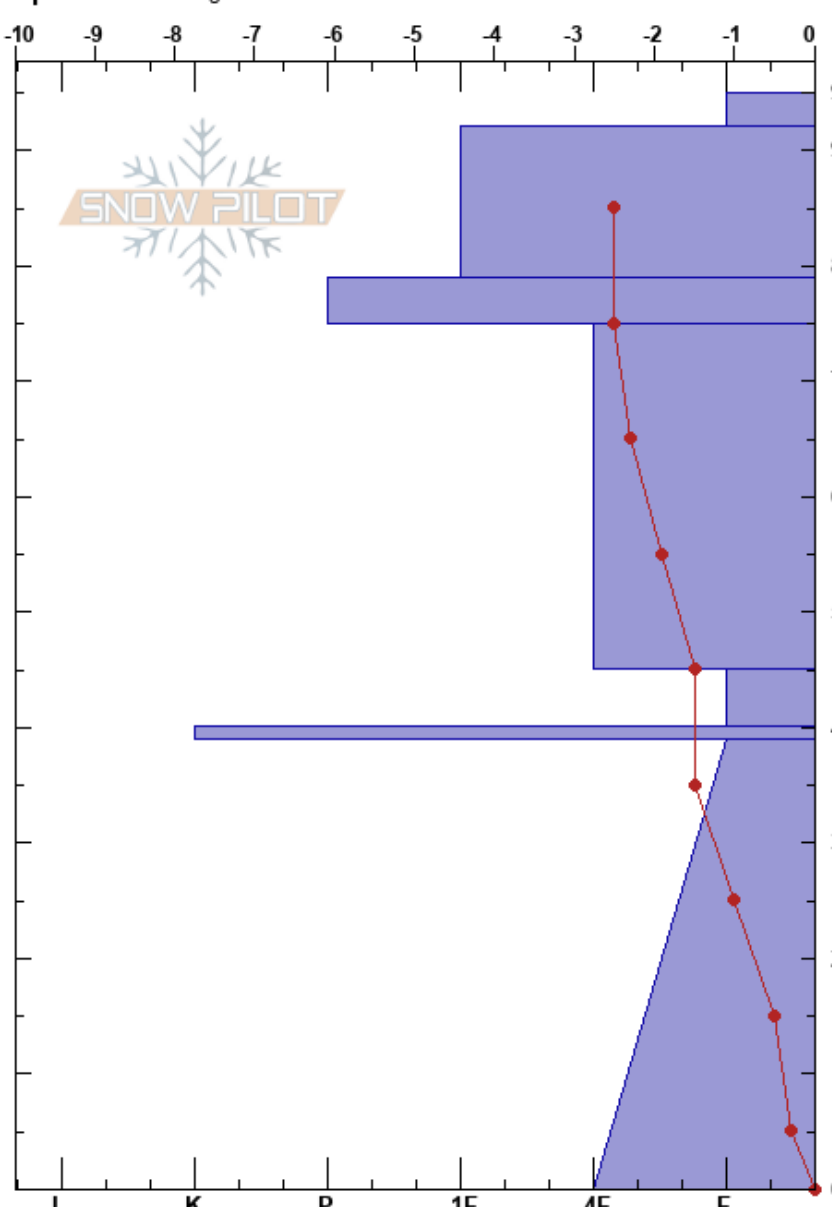

Hurtzwinkles Delight
 Monashee
 BC
 Elevation: 1382 m
 Aspect: NW
 Specifics: Pit dug in a Ski Area

Olivier Fecteau
 08/02/2022 - 10:40
 Co-ord: 50.38602N, -119.01983E
 Slope Angle: 30°
 Wind Loading: yes

Stability: HS:95
 Air Temperature: -2.2°C PF:35 40-39cm: Problematic layer
 Sky Cover: OVC
 Precipitation: S1
 Wind: SW Light Breeze

Form	Crystal		Moisture	ρ kg/m³	Stability tests & Layer comments
	Size				
+	1.5				
+	1-2		M		
.	0.5-1		D-M		
⊙			D-M		
⊖	1		D		
⊖	2		D		
□ (∧)	3		D-M		← CT16, SC @20cm
					← CT19, BRK @10cm

Notes: Sheltered skier compacted run. Alder and grass at the bottom of the pit. Ice observed @ ground. Layer distribution not uniform due to skier compaction.