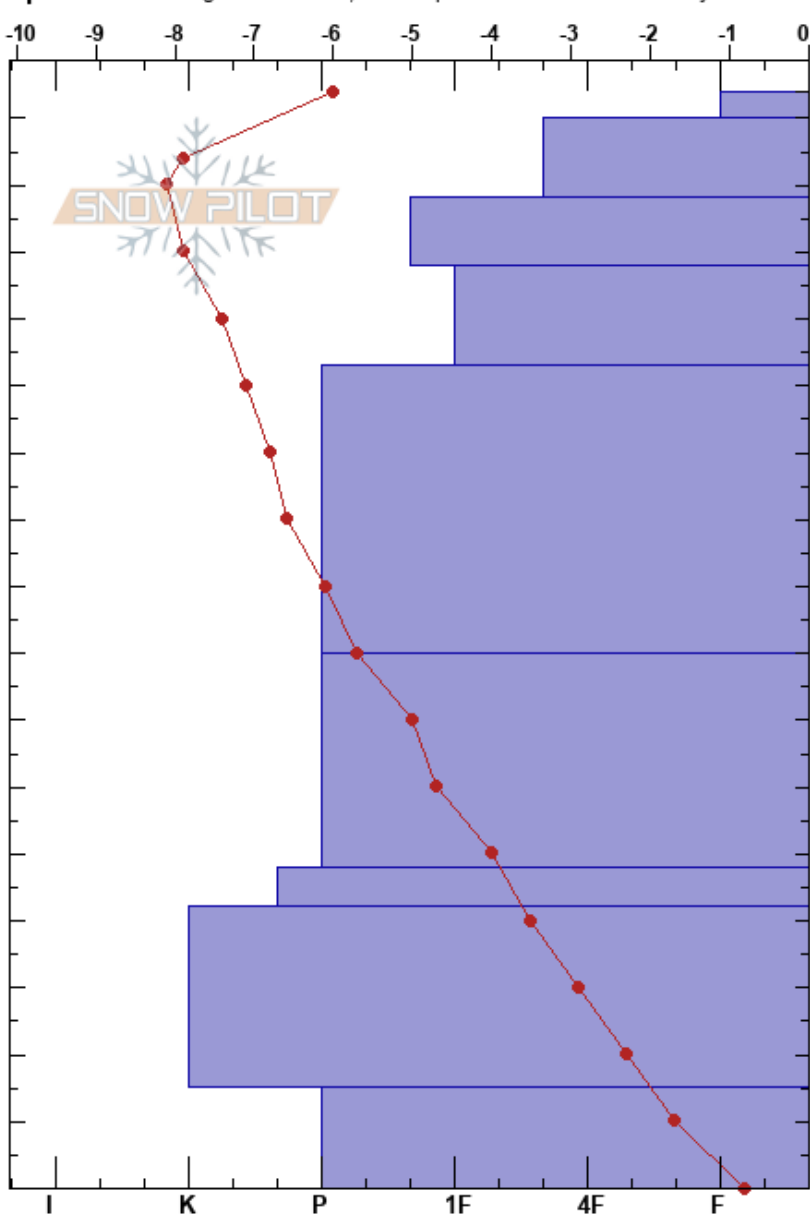

Goat's Eye study plot Banff Visitor Safety

Banff, Yoho and Kootenay 08/02/2022 - 12:00

AB Co-ord: 51.09171N, -115.76348W

Elevation: 2211 m

Aspect: Slope Angle:

Specifics: Pit dug in a Ski Area; Pit is representative of backcountry

Stability:

Air Temperature: -6°C HS:164

Sky Cover: OVC

Precipitation: NO

Wind: Calm

Layer Notes:

PF:35

Form	Crystal Size	Moisture	ρ kg/m ³	Stability tests & Layer comments
/	1	D		
/ (+)	1-3	D		
/	0.5-1			← CT5, PC @148cm Feb 4 stellars
•	1			← CT19, RP @138cm Jan 30 SH
•	1-2	D		
⊖	3			
⊙⊙				
⊖	3	D		
^	3-6			

Notes: Sheltered at study plot but windy on ridge crests