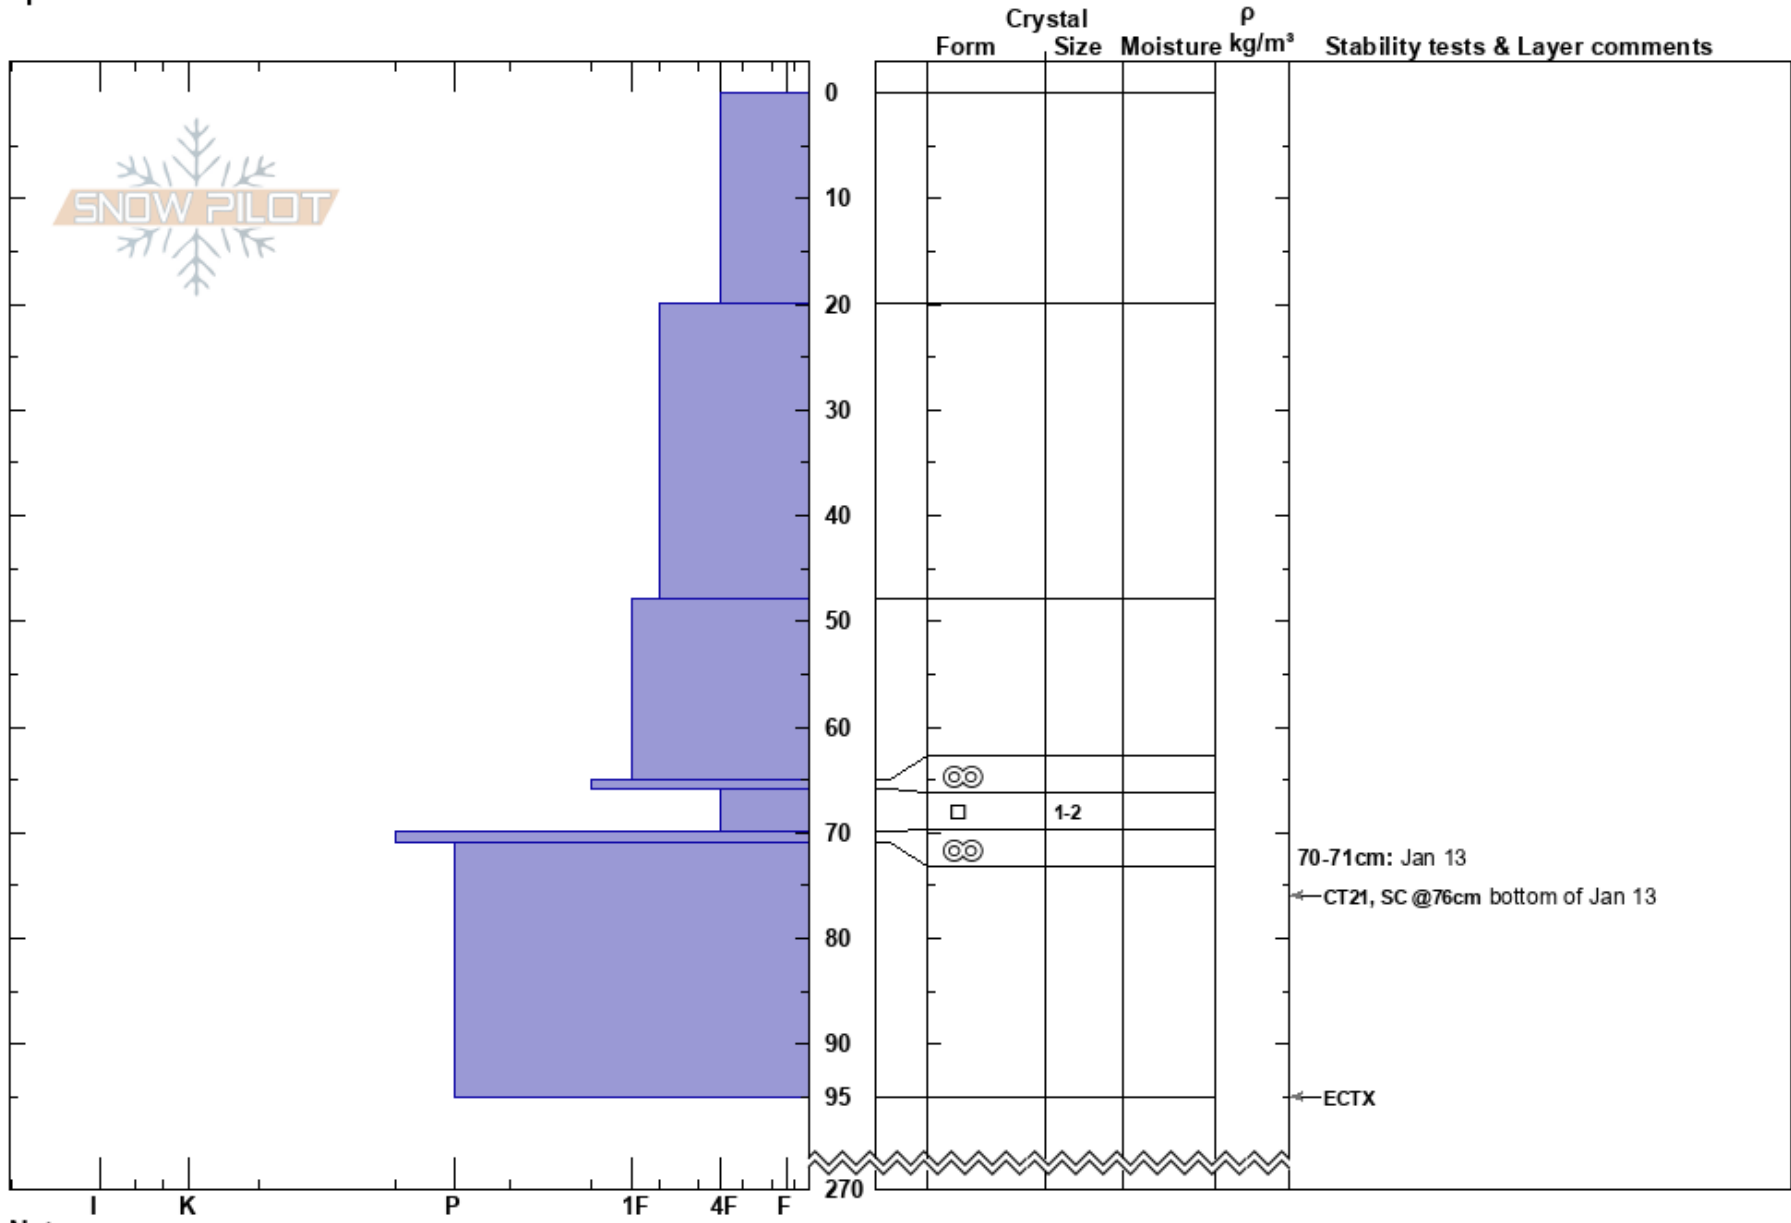

Cave Left
 Monashee
 BC
 Elevation: 2070 m
 Aspect: N
 Specifics:

Monashee Powder
 08/02/2022 - 11:40
 Co-ord:
 Slope Angle: 28°
 Wind Loading: no

Stability: **HS:270**
 Air Temperature: -6°C **PF:55** 70-71cm: Jan 13
 Sky Cover: X 70-71cm: Problematic layer
 Precipitation: S-1
 Wind: Calm

Notes: Testing on Jan 29 SH and Jan 13 crust complex.