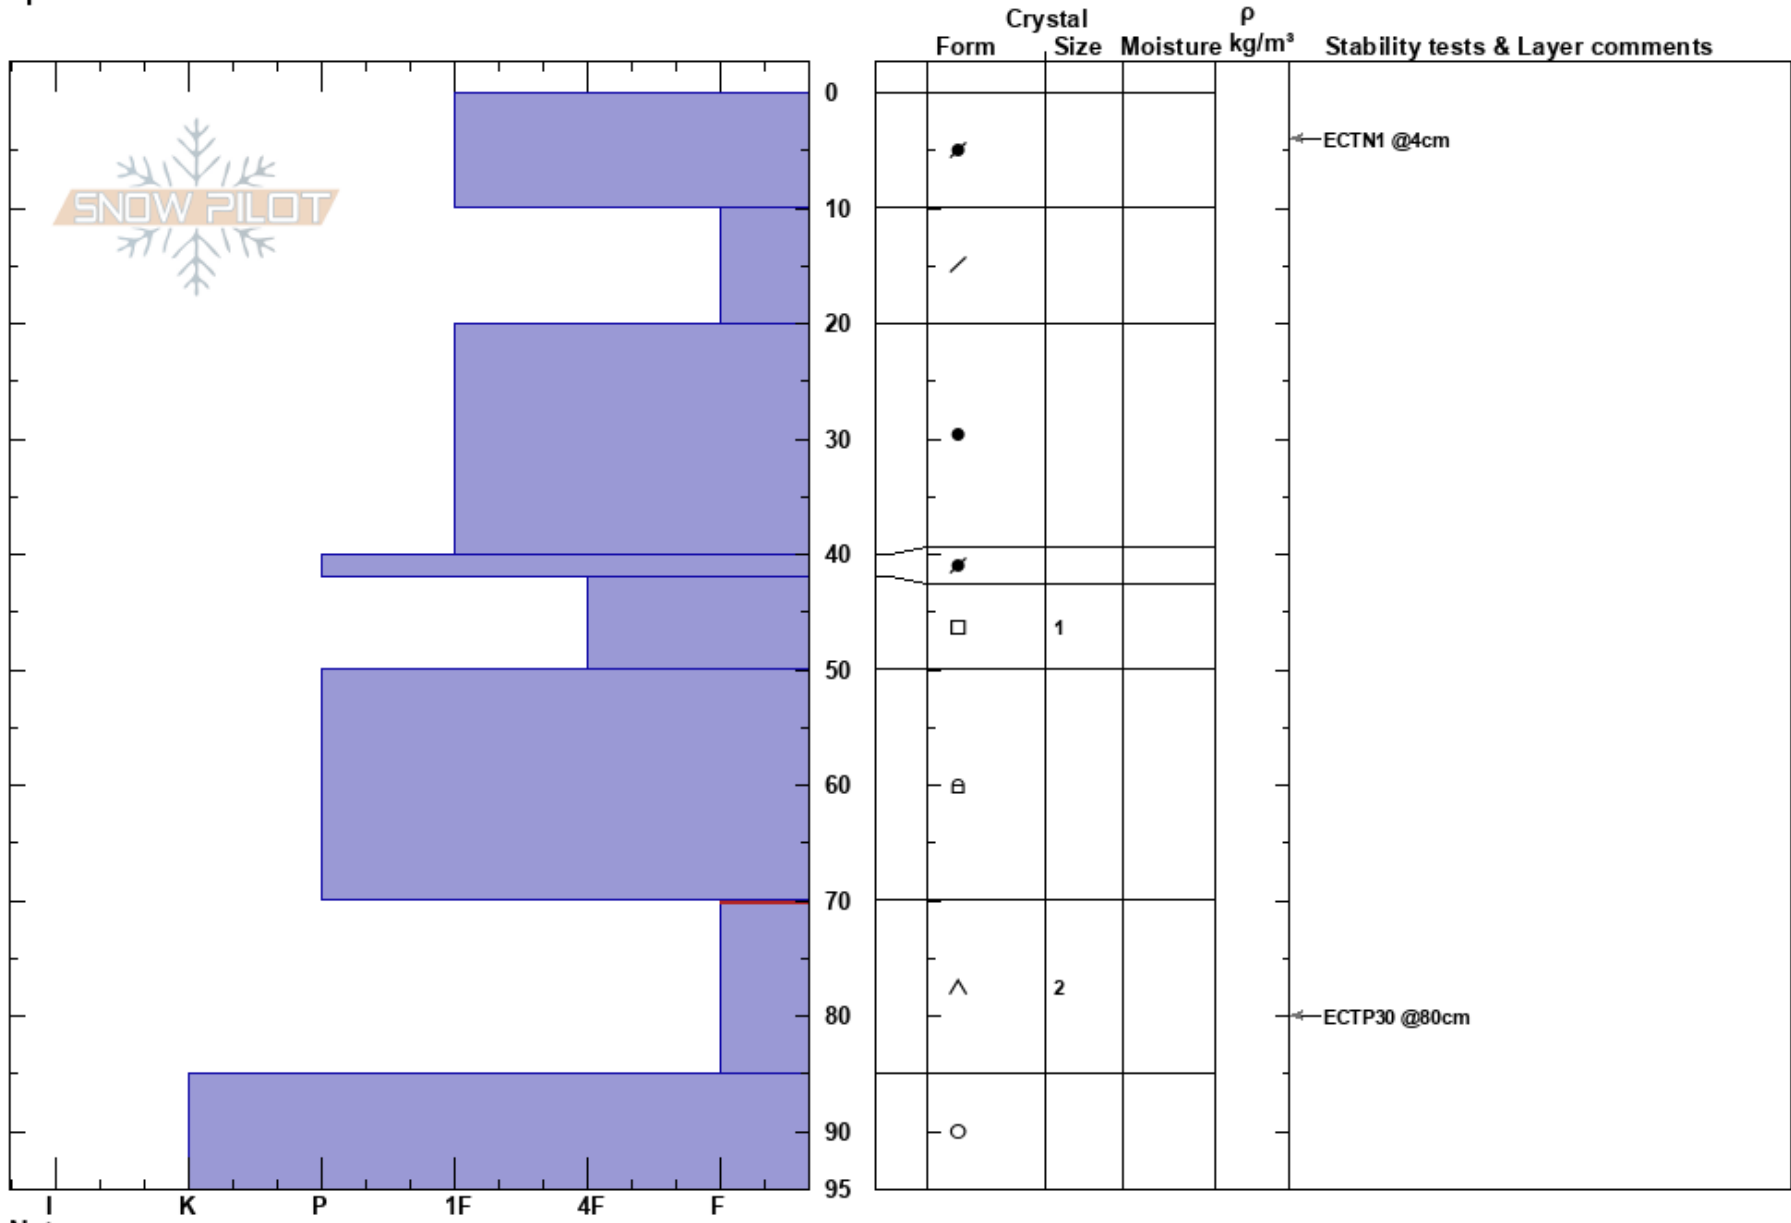

GabulSouth2300  
 Arkhyz  
 Russia  
 Elevation: 2356 m  
 Aspect: S  
 Specifics:

Ivan Zolotov  
 08/02/2022 - 15:00  
 Co-ord: 43.52569N, 41.16139E  
 Slope Angle: 12°  
 Wind Loading: no

Stability:  
 Air Temperature: -3°C  
 Sky Cover: OVC  
 Precipitation:  
 Wind: NE Light Breeze

Layer Notes:  
 70-85cm: Problematic layer

Notes: