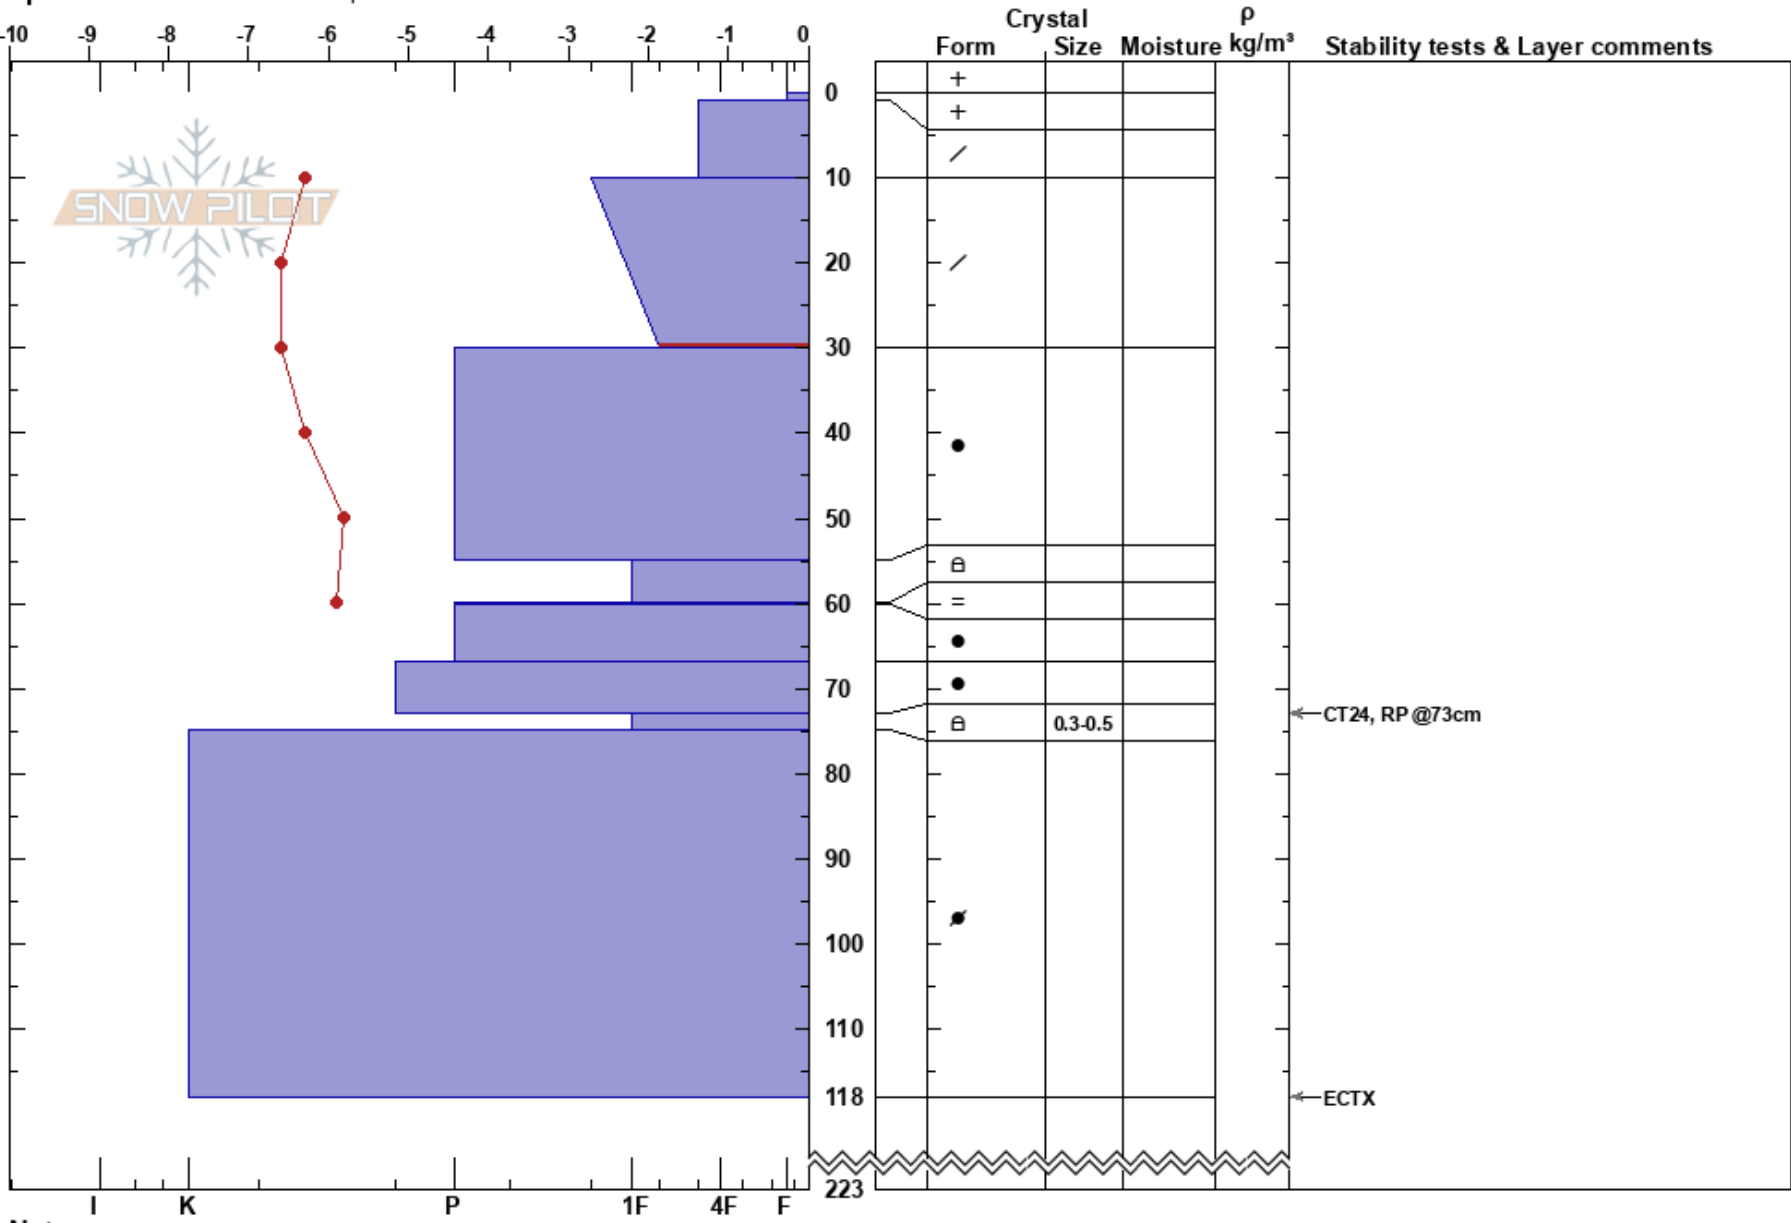

Långbrottet
 Funäsfjällen
 Sweden
 Elevation: 923 m
 Aspect: S
 Specifics: We snowmobiled slope

John Wilcoxon
 08/02/2022 - 10:15
 Co-ord: 33V 358887E 6950982N
 Slope Angle: 25°
 Wind Loading: previous

Stability: Good HS:223 Layer Notes:
 Air Temperature: -4°C PF:10 10-30cm:Problematic layer
 Sky Cover: BKN
 Precipitation: NO
 Wind: W Light Breeze

Notes: Bedöm drevsnöflak.
 Observera Nysnö mängd.