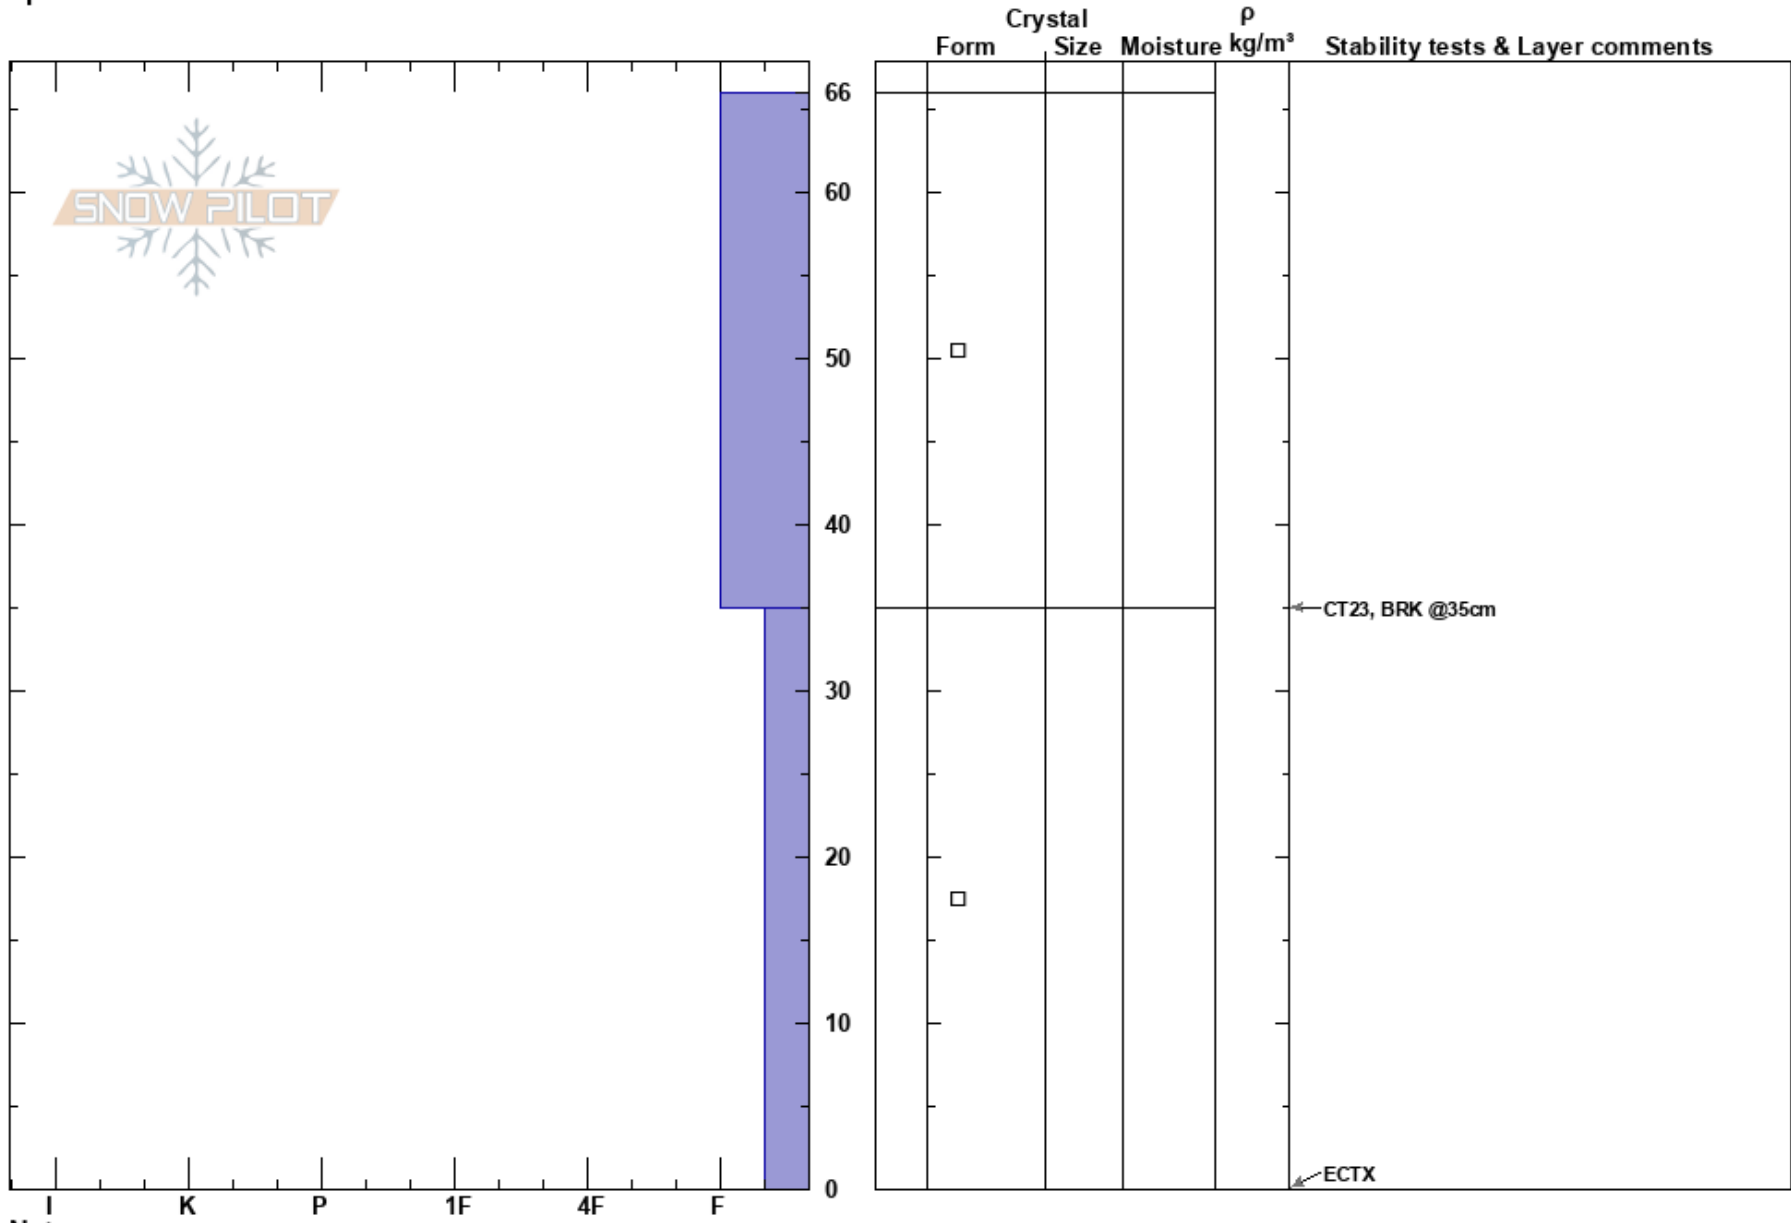

Backyard Bowl 1
 Bear River Range
 UT
 Elevation: 8820 ft
 Aspect: W
 Specifics:

Wayne Wight
 02/07/2022 - 10:30am
 Co-ord: 41.38427N, -111.79225E
 Slope Angle: 32°
 Wind Loading:

Stability:
 Air Temperature: 29°F
 Sky Cover: CLR
 Precipitation: NO
 Wind: W Calm

HS:66
 Layer Notes:
 35-0cm: Problematic layer

Notes: